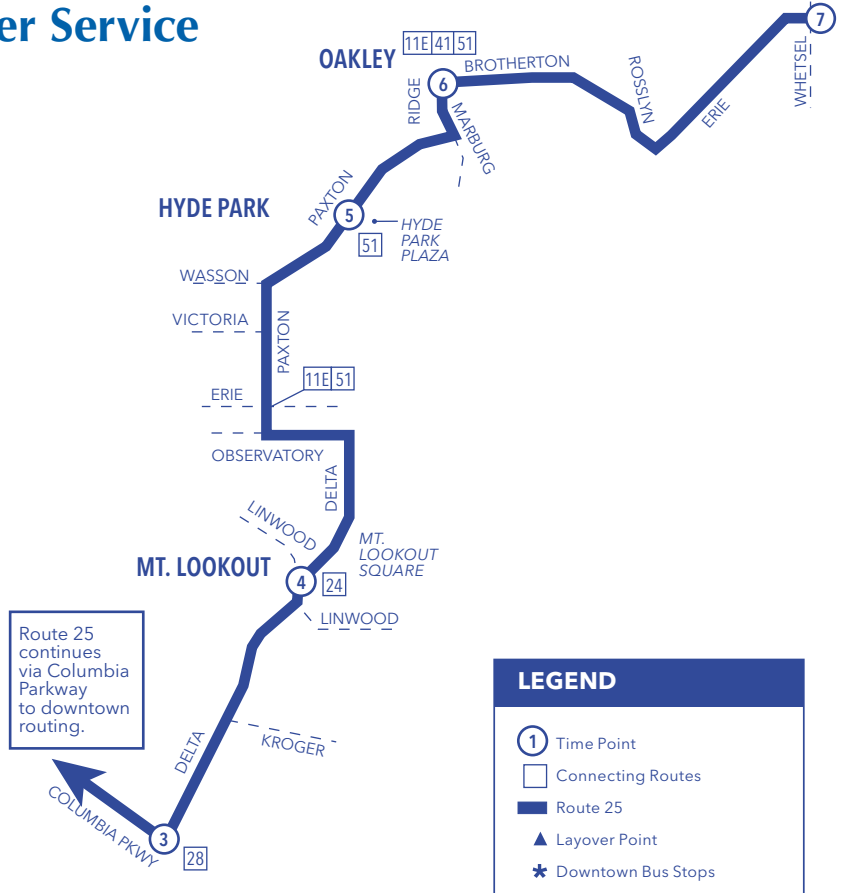

## From Hyde Park / Mt. Lookout / To Downtown

	7	6	5	4	3	2	1
	On Erie Ave. at Whetzel	On Brotherton at Ridge Rd.	On Paxton Rd at Hyde Park Plaza	On Delta Ave. at Linwood	On Delta Ave. at Columbia Pkwy.	Gov. Square Area D Walnut at Fifth	On Reading Rd. at Pendleton
AM	6:56	7:03	7:06	7:13	7:16	7:28	G7:34
	7:54	8:01	8:04	8:12	8:15	8:27	G8:33

## From Downtown / To Mt. Lookout / To Hyde Park

	1	2	3	4	5	6	7
	On Reading Rd. at Pendleton	Gov. Square Area E On Fifth between Walnut & Main	On Delta Ave. at Columbia Pkwy.	On Delta Ave. at Linwood	On Paxton Rd at Hyde Park Plaza	On Brotherton at Ridge Rd.	On Erie Ave. at Whetzel
PM	4:24	4:35	4:46	4:50	4:57	5:00	G5:07
	5:33	5:45	5:55	5:59	6:05	6:08	G6:15

# 25 Mt. Lookout Commuter Service

Route 25 continues via Columbia Parkway to downtown routing.

**LEGEND**

- Time Point
- Connecting Routes
- Route 25
- Layover Point
- Downtown Bus Stops