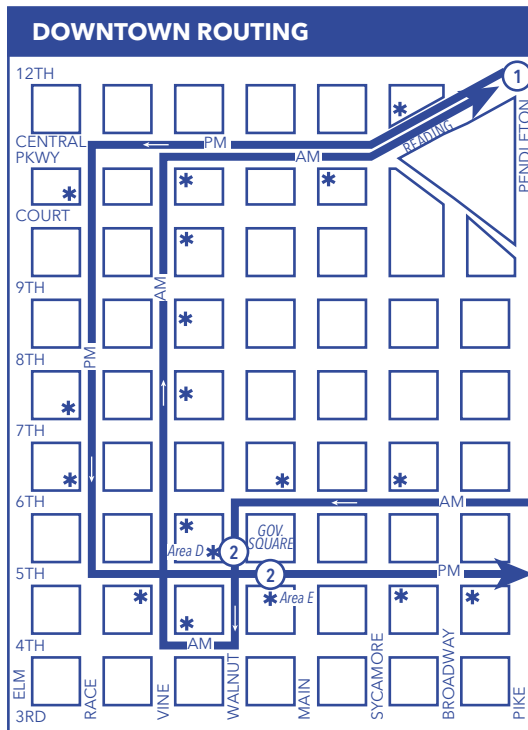

25 Monday through Friday

All trips accessible

New printed schedules will not be issued if trips are adjusted by five minutes or less. Please visit www.go-metro.com for the most up-to-date schedule.

From Hyde Park / Mt. Lookout / To Downtown

	7	6	5	4	3	2	1
	On Erie Ave. at Whetzel	On Brotherton at Ridge Rd.	On Paxton Rd at Hyde Park Plaza	On Delta Ave. at Linwood	On Delta Ave. at Columbia Pkwy.	Gov. Square Area D Walnut at Fifth	On Reading Rd. at Pendleton
AM	6:56	7:03	7:06	7:13	7:16	7:28	G7:34
	7:54	8:01	8:04	8:12	8:15	8:27	G8:33

From Downtown / To Mt. Lookout / To Hyde Park

	1	2	3	4	5	6	7
	On Reading Rd. at Pendleton	Gov. Square Area E On Fifth between Walnut & Main	On Delta Ave. at Columbia Pkwy.	On Delta Ave. at Linwood	On Paxton Rd at Hyde Park Plaza	On Brotherton at Ridge Rd.	On Erie Ave. at Whetzel
PM	4:24	4:35	4:46	4:50	4:57	5:00	G5:07
	5:33	5:45	5:55	5:59	6:05	6:08	G6:15

NOTES
All trips are accessible with a wheelchair lift or ramp for people with disabilities.

NOTES
G - Garage trip: to or from Bond Hill Garage at 4700 Paddock

25 Mt. Lookout Commuter Service

Route 25 continues via Columbia Parkway to downtown routing.

LEGEND

- Time Point
- Connecting Routes
- Route 25
- Layover Point
- Downtown Bus Stops