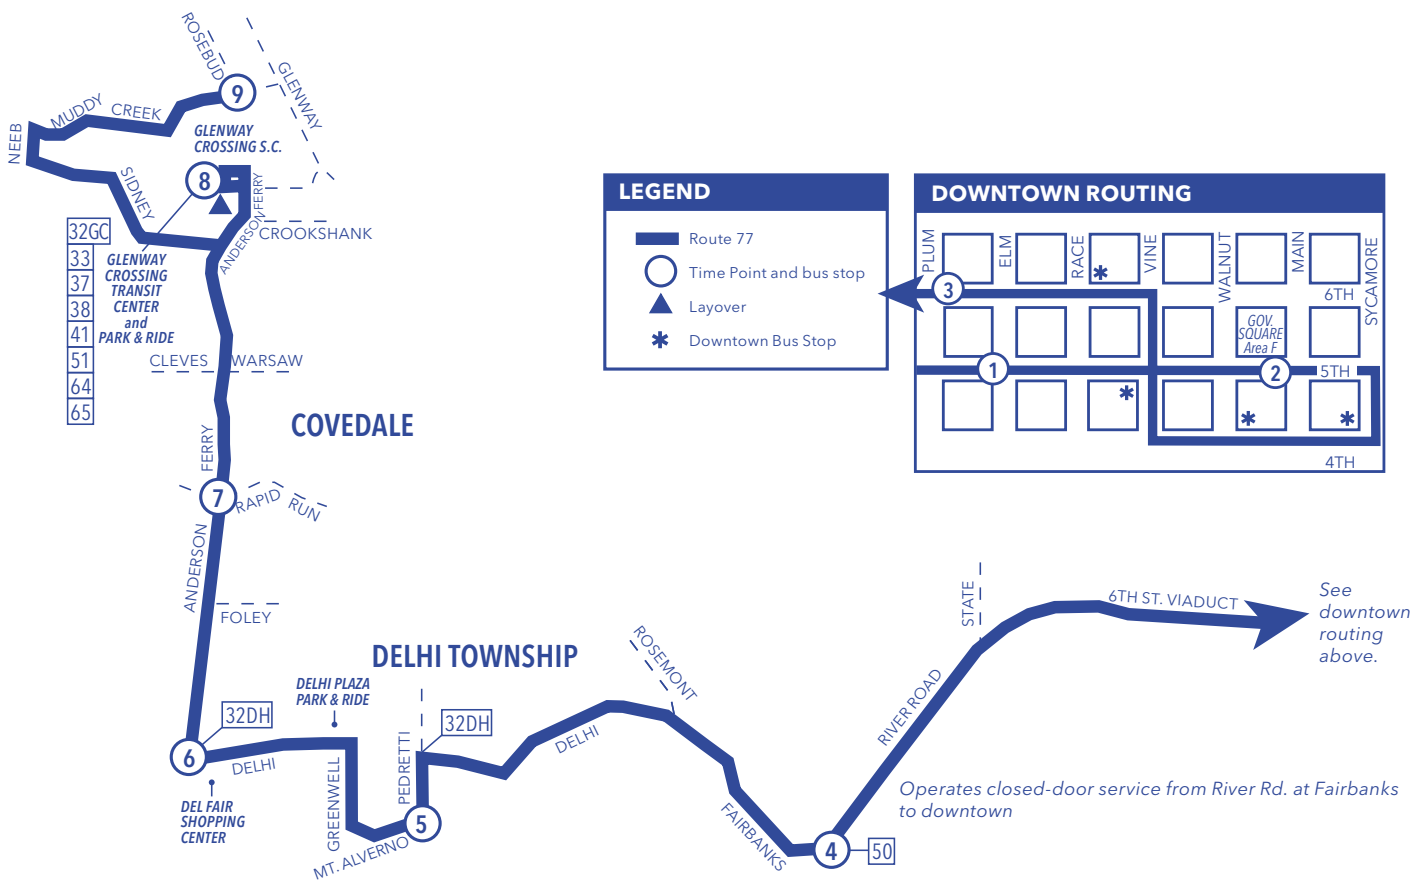

All trips accessible

New printed schedules will not be issued if trips are adjusted by five minutes or less. Please visit www.go-metro.com for the most up-to-date schedule.

From Delhi / To Downtown

	9 Muddy Creek Rd. & Glenway Ave.	8 Glenway Crossing Transit Center P&R	7 Anderson Ferry Rd & Rapid Run	6 Anderson Ferry Rd & Delhi Pike	5 Mt. Alverno Rd. & Pedretti Ave.	4 Fairbanks Ave. & River Road	2 Gov. Square Area F on 5th St. between Walnut & Main Sts.	3 Sixth St. & Plum St.
AM	5:59	6:08	6:12	6:16	6:21	6:27	6:35	-
	6:32	6:41	6:45	6:49	6:54	7:01	7:10	-
	7:18	7:27	7:31	7:35	7:40	7:47	7:55	8:00
	7:52	8:01	8:05	8:09	8:13	8:20	8:28	8:33
PM	-	A4:27	4:31	4:35	4:40	4:47	4:55	-
	-	A4:58	5:02	5:06	5:10	5:17	5:25	-

From Downtown / To Delhi

	1 Fifth St. & Elm St.	2 Gov. Square Area F on 5th St. between Walnut & Main Sts.	4 Fairbanks Ave. & River Road	6 Anderson Ferry Rd & Delhi Pike	8 Glenway Crossing Transit Center P&R	9 Muddy Creek Rd. & Glenway Ave.
AM	-	6:35	6:46	6:58	B7:06	-
	-	7:10	7:22	7:33	B7:41	-
PM	3:32	3:35	3:46	3:58	4:06	4:16
	4:02	4:05	4:16	4:28	4:36	4:46
	-	4:55	5:07	5:18	5:26	G5:36
	-	5:25	5:36	5:47	5:55	G6:05

NOTES
A - These trips originate at Glenway Crossing Transit Center.
G - Bus returns to the garage at Bank and Dalton Sts.

NOTES
B - These trips end at Glenway Crossing Transit Center.
All trips are accessible with a wheelchair lift or ramp for people with disabilities.

77 Delhi Commuter Service