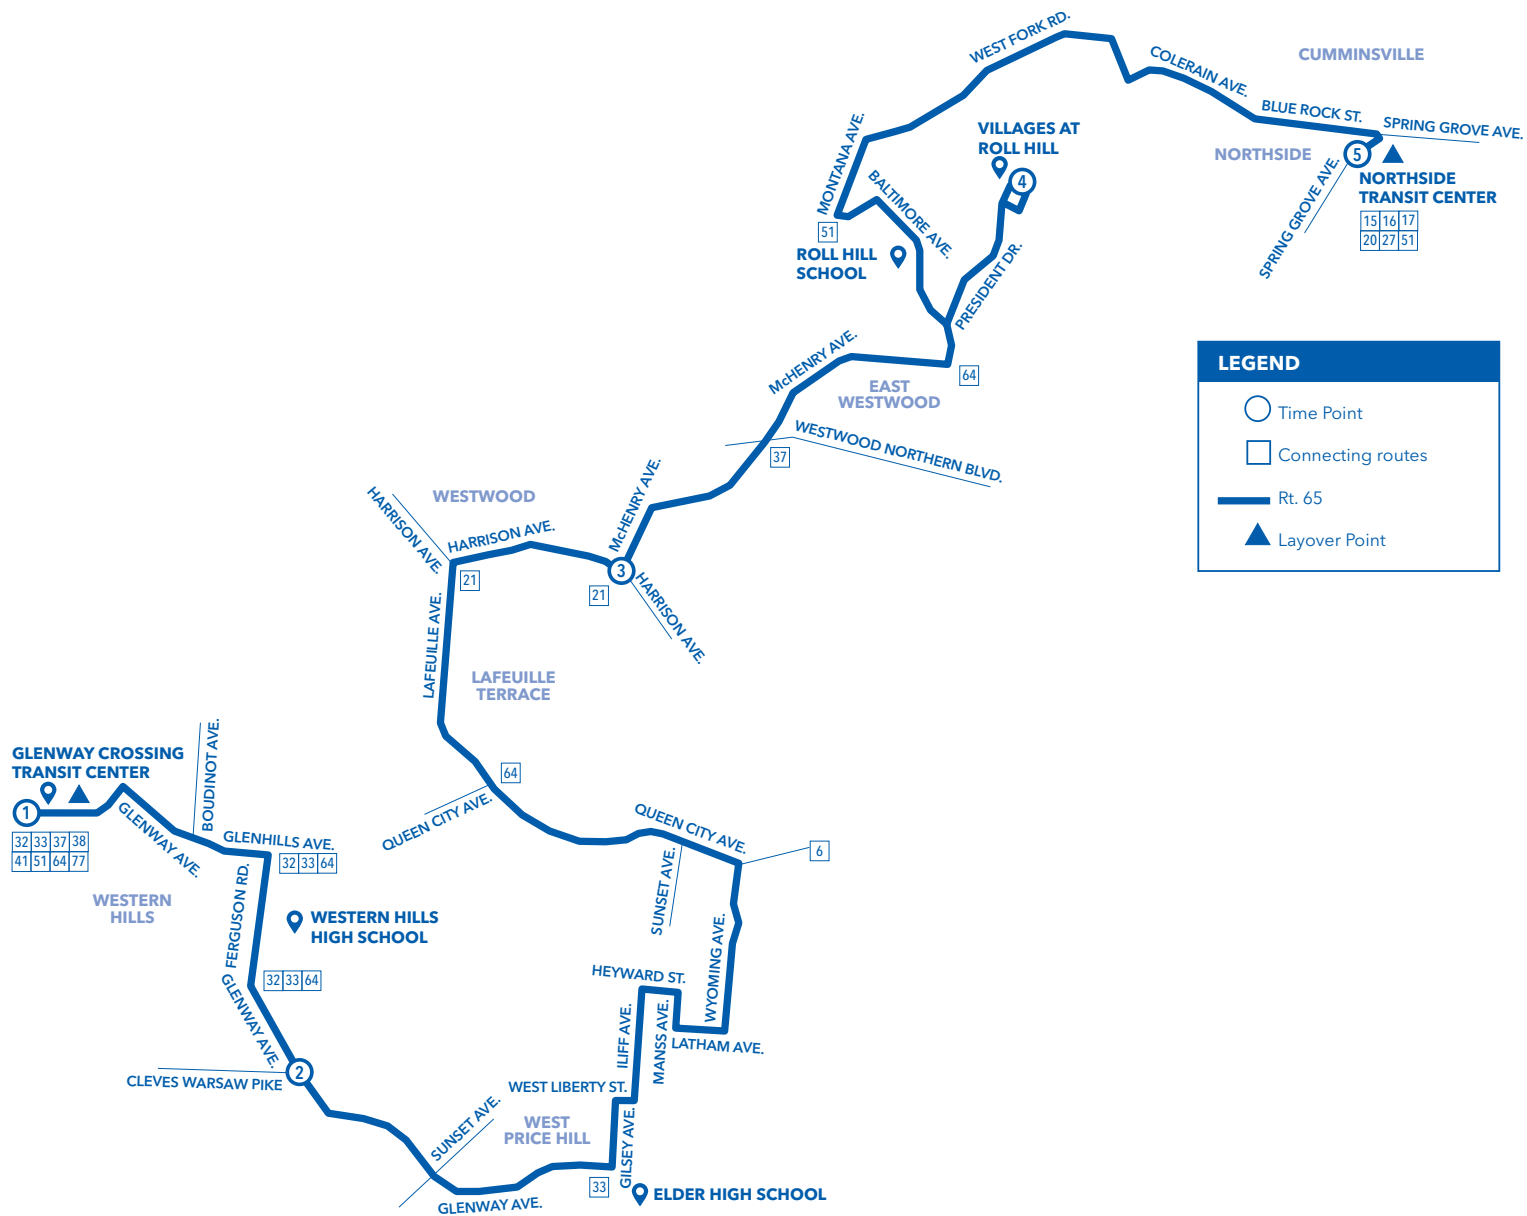

	① Glenway Crossing Transit Center	② Glenway & Cleves warsaw	③ Harrison & McHenry	④ Villages at Roll Hill President Dr.	⑤ Northside Transit Center
AM	6:33	6:41	6:58	7:06	7:20
	7:08	7:16	7:33	7:41	7:55
	7:46	7:53	8:09	8:17	8:30
	8:22	8:29	8:45	8:52	G9:05
	8:57	9:04	9:20	9:27	G9:40
PM	3:07	3:16	3:34	3:41	3:55
	3:38	3:47	4:06	4:14	4:30
	4:19	4:26	4:43	4:51	5:05
	4:54	5:01	5:18	5:26	5:40
	5:29	5:36	5:54	6:01	6:15
	6:09	6:16	6:34	6:41	G6:55

From Northside Transit Center – Glenway Crossing Transit Center (West)

	⑤ Northside Transit Center	④ Villages at Roll Hill President Dr.	③ Harrison & McHenry	② Glenway & Cleves warsaw	① Glenway Crossing Transit Center
AM	5:30	5:43	5:51	6:09	6:18
	6:45	6:58	7:06	7:24	7:33
	7:20	7:34	7:43	8:02	8:11
	7:55	8:09	8:18	8:37	8:46
	8:30	8:43	8:50	9:06	G9:13
PM	2:44	2:58	3:06	3:26	3:35
	3:20	3:34	3:43	4:03	4:12
	3:55	4:09	4:18	4:38	4:47
	4:30	4:45	4:53	5:12	5:20
	5:05	5:19	5:27	5:46	5:54
	5:40	5:54	6:02	6:21	G6:29
	6:15	6:28	6:35	6:52	G6:59

All trips are accessible with a wheelchair lift or ramp for people with disabilities.

G - Coach operates to or from the Queensgate garage at Bank & Dalton.

New printed schedules will not be issued if trips are adjusted by five minutes or less.
Please visit www.go-metro.com for the most up-to-date schedule.

Western Hills – Northside Crosstown

LEGEND

- Time Point
- Connecting routes
- Rt. 65
- Layover Point