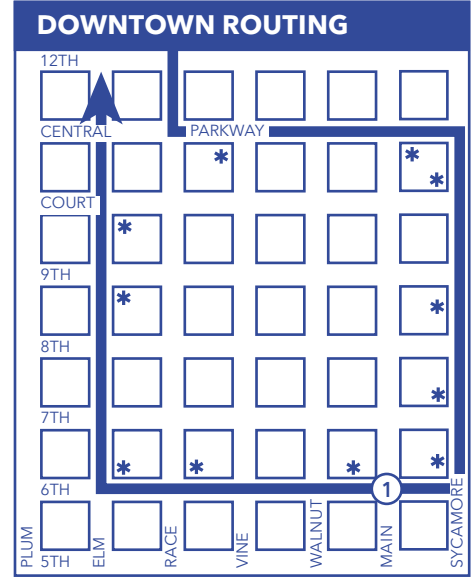

From Downtown / To Glenway Crossing Transit Center

1	2	3	4	5	6	7
On 6th St. at Main St.	On McMicken at Mohawk	On Colerain Ave. at Hopple St.	On President Dr. Villages at Roll Hill	On McHenry at Harrison Ave.	On Ferguson Ave. at Four Towers Dr.	Glenway Crossing Transit Center P&R

AM	6:40	6:49	6:57	7:07	7:14	7:21	7:28	
	7:20	7:29	7:37	7:47	7:54	8:01	8:08	
	8:30	8:40	8:48	8:58	9:06	9:13	9:20	
	9:10	9:20	9:28	9:38	9:46	9:53	10:00	
	9:50	10:00	10:08	10:18	10:26	10:33	10:40	
	10:35	10:47	10:55	11:05	11:13	11:21	11:28	
	11:15	11:26	11:34	11:45	11:53	12:01	12:09	
	11:55	12:06	12:14	12:25	12:33	12:41	12:49	
	PM	12:35	12:46	12:54	1:05	1:14	1:22	1:30
		1:20	1:31	1:39	1:50	1:59	2:07	2:15
2:05		2:16	2:24	2:35	2:44	2:52	3:00	
2:50		3:01	3:09	3:20	3:29	3:37	3:45	
3:30		3:43	3:51	4:02	4:10	4:18	4:26	
4:20		4:33	4:42	4:53	5:01	5:09	5:17	
4:55		5:08	5:17	5:28	5:36	5:44	G5:52	
5:35		5:47	5:56	6:07	6:15	6:23	6:30	
6:40		6:51	7:00	7:11	7:19	7:27	7:34	
7:45		7:56	8:04	8:15	8:23	8:31	8:38	
8:50	9:01	9:09	9:20	9:28	9:36	9:42		
9:50	10:01	10:09	10:20	10:28	10:35	10:41		
*10:50	11:01	11:09	11:20	11:27	11:34	G11:40		
*11:40	11:51	11:59	12:10	12:17	12:24	G12:30		

NOTES

All trips are accessible with a wheelchair lift or ramp for people with disabilities.

G - Garage trip: to Bank and Dalton

* - Bus has a layover and will leave at the time shown.

64 Glenway Crossing–Westwood