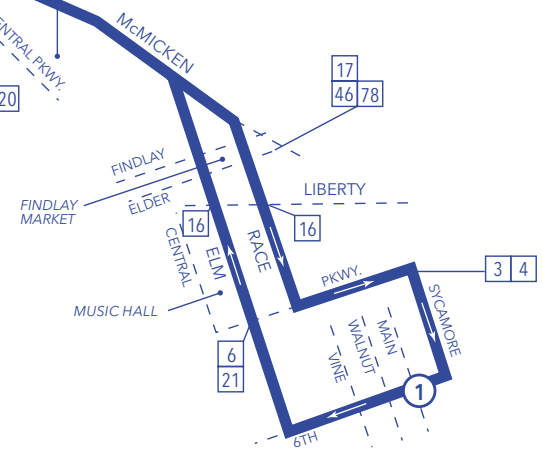

LEGEND

- Time point
- Connecting route
- Route 64
- Layover point
- Downtown bus stops