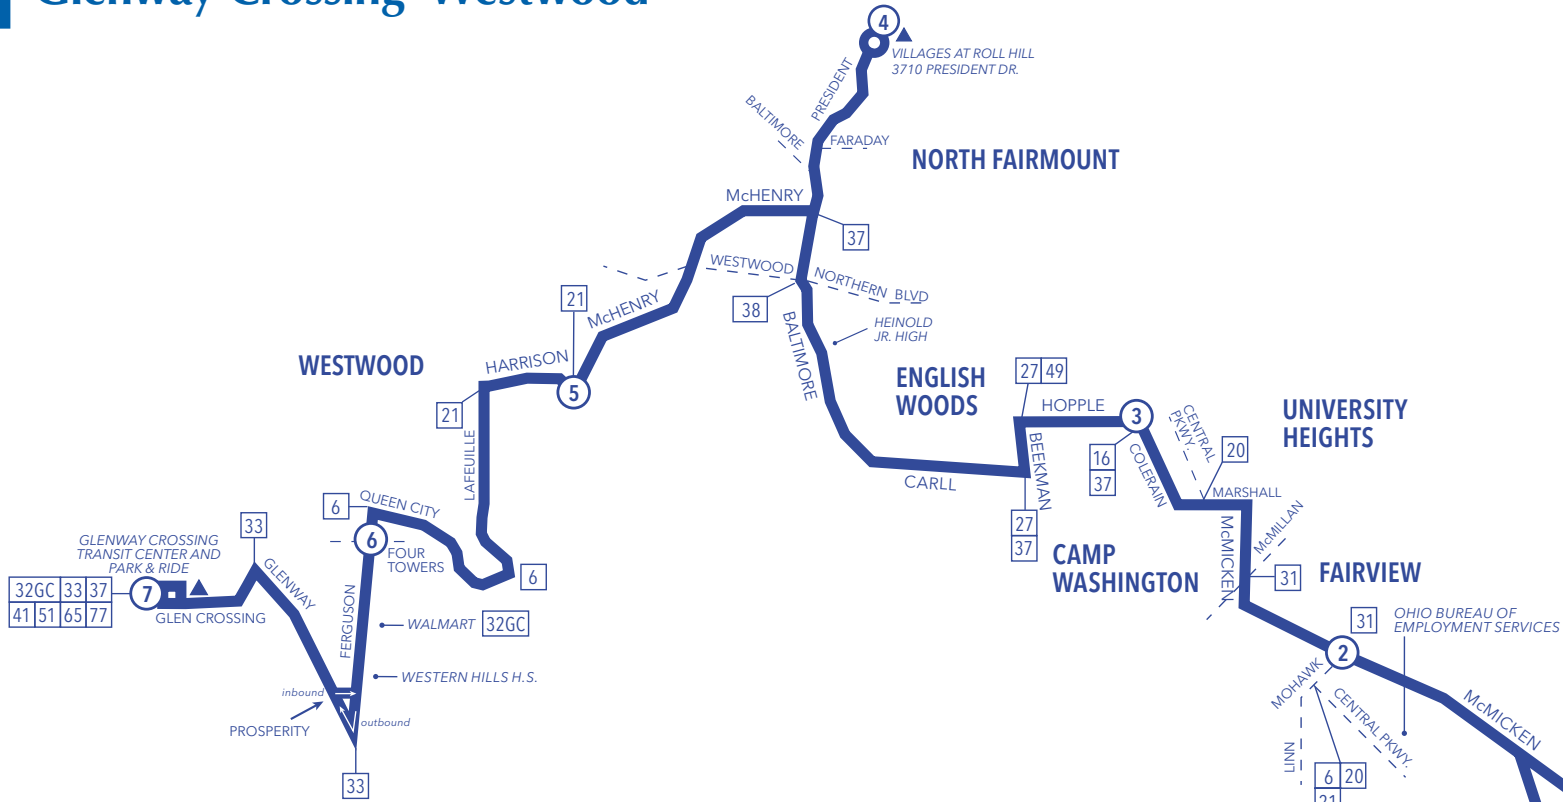

From Downtown / To Glenway Crossing Transit Center

1	2	3	4	5	6	7
On 6th St. at Main St.	On McMicken at Mohawk	On Colerain Ave. at Hopple St.	On President Dr. Villages at Roll Hill	On McHenry at Harrison Ave.	On Ferguson Ave. at Four Towers Dr.	Glenway Crossing Transit Center P&R

NOTES

All trips are accessible with a wheelchair lift or ramp for people with disabilities.

G - Garage trip: to Bank and Dalton

* - Bus has a layover and will leave at the time shown.

64 Glenway Crossing–Westwood

LEGEND

- Time point
- Connecting route
- Route 64
- Layover point
- Downtown bus stops

METRO INFORMATION

www.go-metro.com

Fare/Tarifa

64 Westwood–Ferguson

Fare: \$2.00 Local Service

30-day rolling pass: Local service \$80

64

Glenway Crossing–Westwood

Seven days a week

Serving:

Camp Washington, Dater High School, Downtown, Fairview, Findlay Market, Glenway Crossing Transit Center and Park & Ride, Hopple Street Viaduct, McHenry Ave., McMicken Ave., Music Hall, North Fairmount, Over-the-Rhine, Queen City Ave., University Heights, Villages at Roll Hill, Walmart, Western Hills High School, Westwood