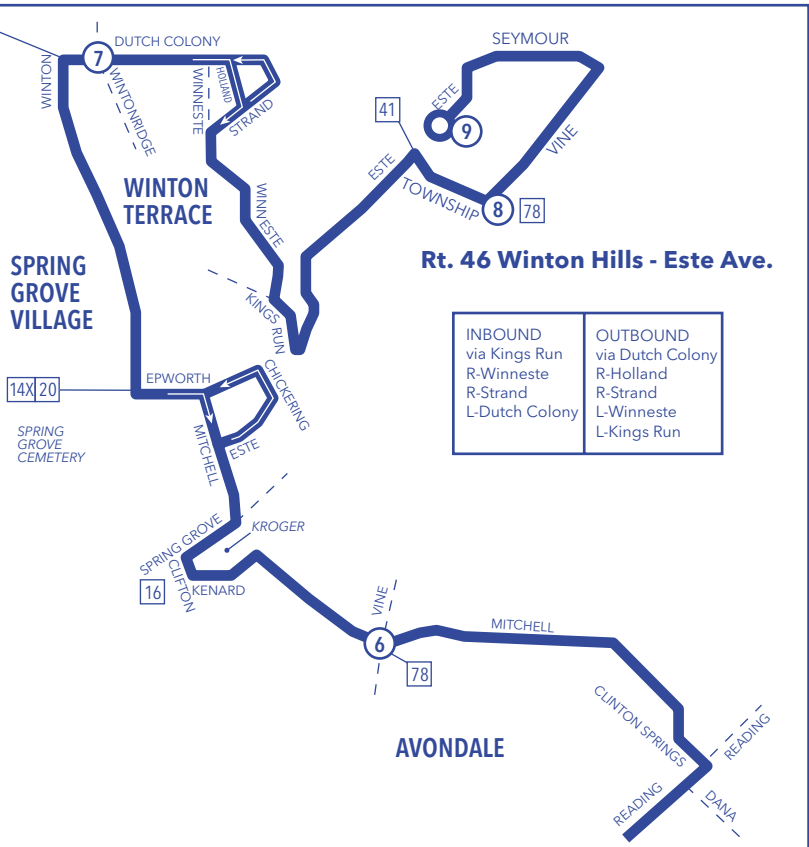

## From Avondale / To Downtown

9	8	7	6	5	4	3	2	1
Este Avenue	Township Ave. & Vine St.	Dutch Colony & Winton Ridge	Mitchell Ave. & Vine St.	Zoo Stop	Forest Ave. & Reading Rd.	Goodman St. & Burnet Ave.	Vine St. & McMillan St.	Government Square Area C

## From Downtown / To Avondale

1	2	3	4	5	6	7	8	9
Government Square Area C	Vine St. & McMillan St.	Goodman St. & Burnet Ave.	Forest Ave. & Reading Rd.	Zoo Stop	Mitchell Ave. & Vine St.	Dutch Colony & Winton Ridge	Township Ave. & Vine St.	Este Avenue

### Rt. 46 Winton Hills - Este Ave.

INBOUND via Kings Run R-Winneste R-Strand L-Dutch Colony	OUTBOUND via Dutch Colony R-Holland R-Strand L-Winneste L-Kings Run
--	--

#### LEGEND

- Route 46
- Time Point
- Connecting Route
- Layover
- \* Downtown Bus Stop