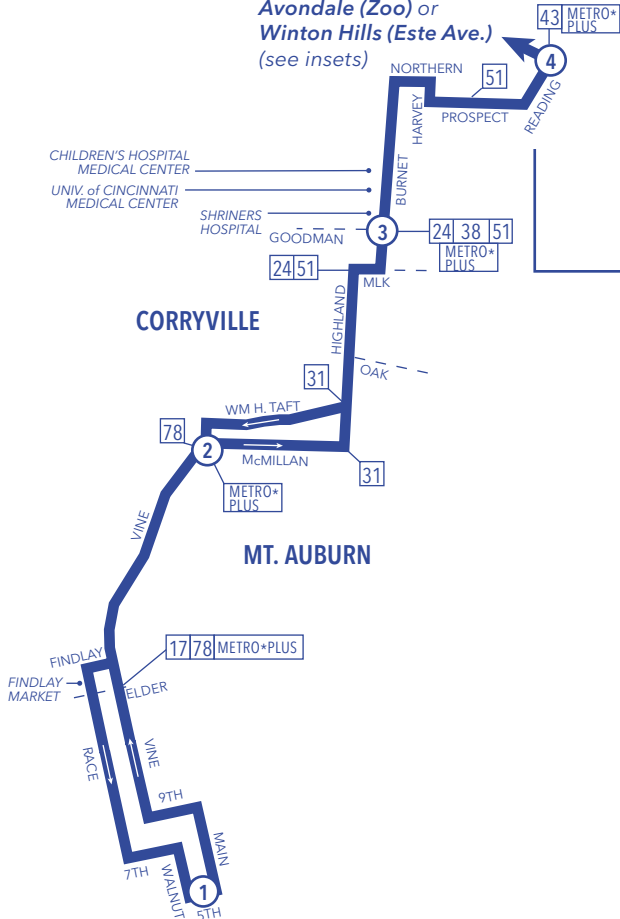

## From Avondale / To Downtown

9	8	7	6	5	4	3	2	1
Este Avenue	Township Ave. & Vine St.	Dutch Colony & Winton Ridge	Mitchell Ave. & Vine St.	Zoo Stop	Forest Ave. & Reading Rd.	Goodman St. & Burnet Ave.	Vine St. & McMillan St.	Government Square Area C

## From Downtown / To Avondale

1	2	3	4	5	6	7	8	9
Government Square Area C	Vine St. & McMillan St.	Goodman St. & Burnet Ave.	Forest Ave. & Reading Rd.	Zoo Stop	Mitchell Ave. & Vine St.	Dutch Colony & Winton Ridge	Township Ave. & Vine St.	Este Avenue

### Rt. 46 Winton Hills - Este Ave.

INBOUND via Kings Run R-Winneste R-Strand L-Dutch Colony	OUTBOUND via Dutch Colony R-Holland R-Strand L-Winneste L-Kings Run
--	--

#### LEGEND

- Route 46
- Time Point
- Connecting Route
- Layover
- \* Downtown Bus Stop