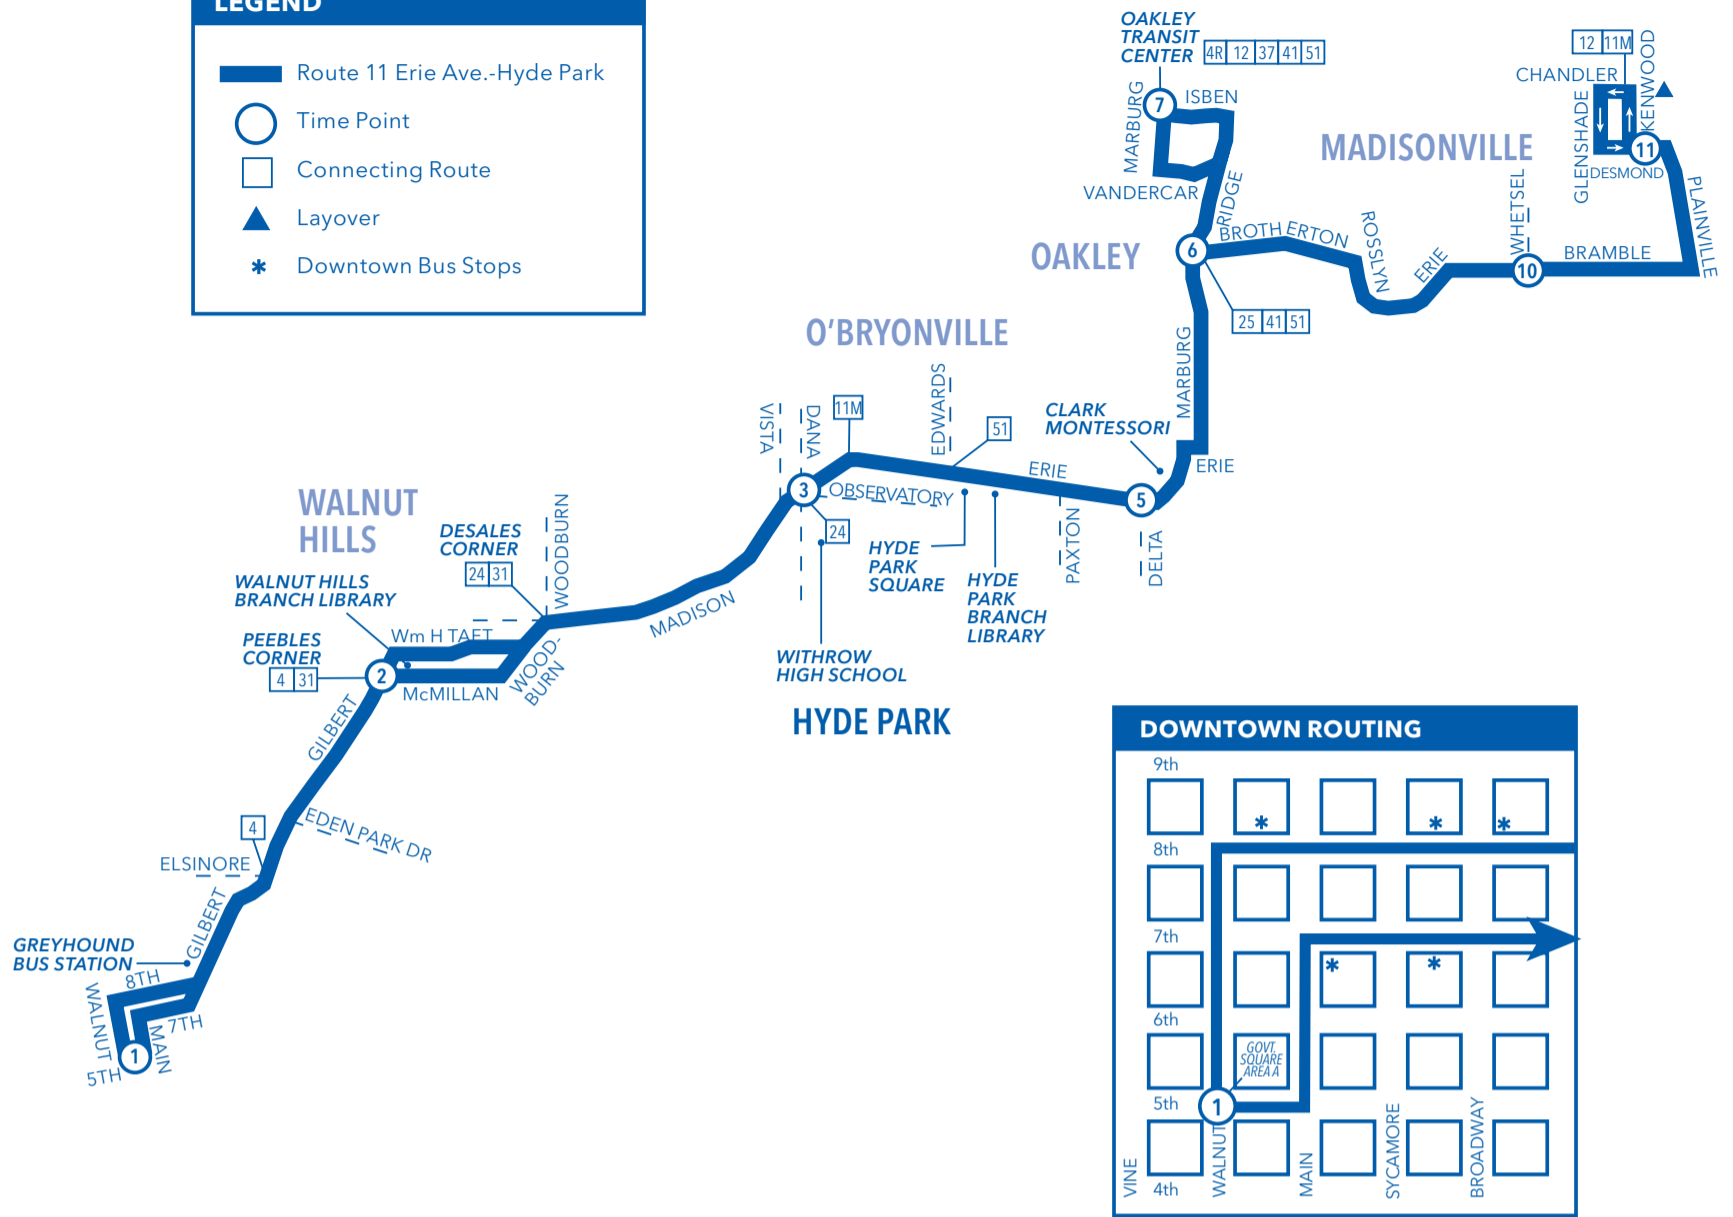

### Serving:

5/3 Bank Madison Operations Center, Brotherton Rd., Clark Montessori, DeSales Corner, Downtown, Greyhound Bus Station, Hyde Park, Hyde Park Square, Madison Place, Madisonville, Mariemont, Oakley, Oakley Transit Center, O'Bryonville, Peebles Corner, Shroder High School, Walnut Hills, Withrow High School

# 11 Erie Ave. – Hyde Park

**LEGEND**

- Route 11 Erie Ave.-Hyde Park
- Time Point
- Connecting Route
- Layover
- Downtown Bus Stops

# 11 Madison Rd. – Oakley

**LEGEND**

- Route 11 Madison Rd. - Oakley
- Partial Service
- Partial Service - does not serve 5/3
- Time Point
- Connecting Route
- Layover
- Downtown Bus Stops