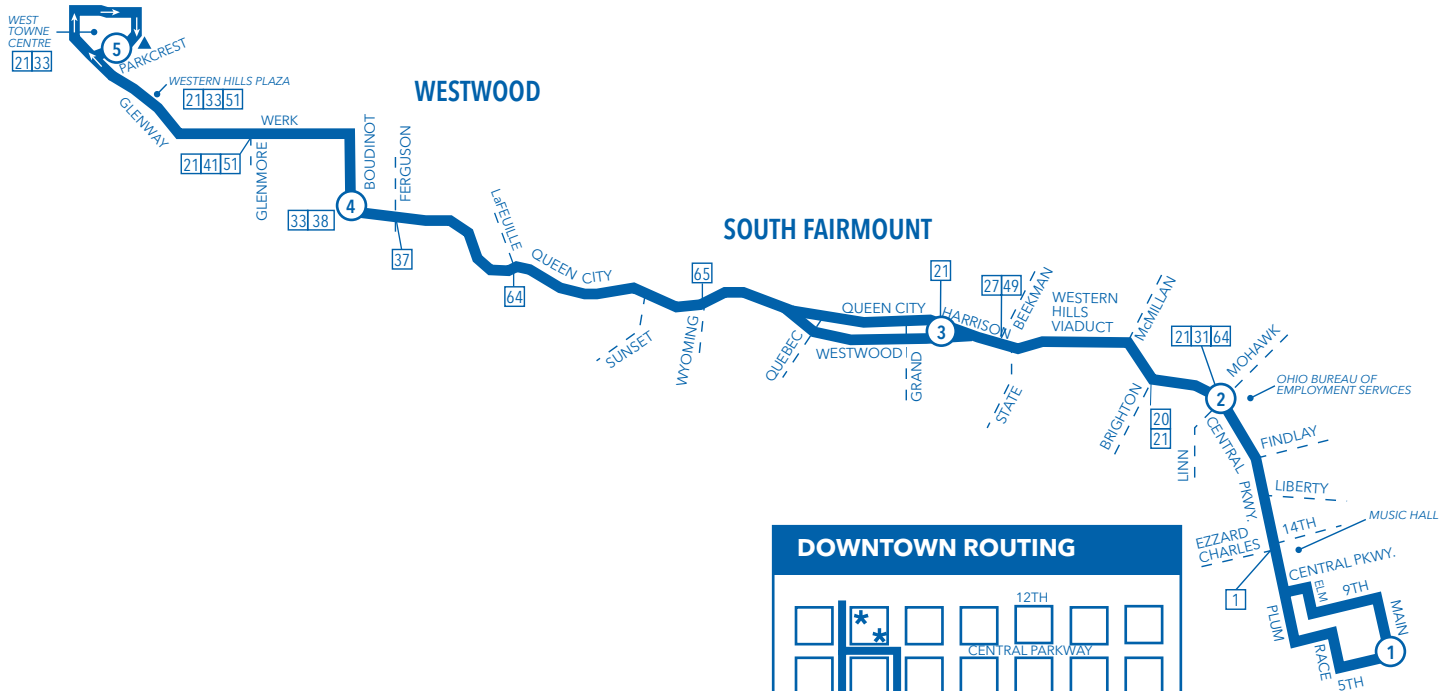

From Downtown / To Western Hills

- ①
Gov. Square Area G
On Main between
5th St. and 6th St.
- ②
On Central Pkwy.
at Linn St.
- ③
On Queen City Ave.
at Harrison Ave.
- ④
On Boudinot Ave.
at Queen City Ave.
- ⑤
On Parkcrest Ln.

Metro operates on Sunday/Holiday schedule:
New Year's Day, Memorial Day, Independence Day,
Labor Day, Thanksgiving, Christmas.

From Western Hills / To Downtown

	5 On Parkcrest Ln.	4 On Boudinot Ave. at Queen City Ave.	3 On Westwood Ave. at Harrison Ave.	2 On Central Pkwy. at Linn St.	1 Gov. Square Area G On Main between 5th St. and 6th St.
AM	7:09	7:17	7:28	7:31	7:40
	8:28	8:36	8:47	8:50	9:00
	9:23	9:31	9:42	9:45	9:55
	10:08	10:16	10:27	10:30	10:40
	10:48	10:56	11:07	11:10	11:20
	11:24	11:34	11:46	11:49	12:00
PM	12:04	12:14	12:26	12:29	12:40
	12:49	12:59	1:11	1:14	1:25
	1:33	1:43	1:56	1:59	2:10
	2:18	2:28	2:41	2:44	2:55
	3:03	3:13	3:25	3:29	3:40
	3:48	3:58	4:10	4:14	4:25
	4:44	4:54	5:06	5:09	5:20
	6:07	6:16	6:27	6:30	6:40

From Downtown / To Western Hills

	1 Gov. Square Area G On Main between 5th St. and 6th St.	2 On Central Pkwy. at Linn St.	3 On Queen City Ave. at Harrison Ave.	4 On Boudinot Ave. at Queen City Ave.	5 On Parkcrest Ln.
AM	7:40	7:49	7:53	8:02	8:10
	9:00	9:10	9:14	9:24	9:33
	9:55	10:05	10:09	10:19	10:28
	10:40	10:50	10:54	11:04	11:13
	11:20	11:30	11:34	11:44	11:53
PM	12:00	12:11	12:15	12:25	12:35
	12:40	12:51	12:55	1:05	1:15
	1:25	1:36	1:40	1:50	G2:00
	2:10	2:21	2:25	2:35	2:45
	2:55	3:06	3:10	3:20	3:30
	3:40	3:51	3:56	4:07	4:17
	4:25	4:36	4:41	4:52	G5:02
	5:20	5:31	5:36	5:47	5:57
	6:40	6:50	6:54	7:05	G7:14

NOTES

All trips are accessible with a wheelchair lift or ramp for people with disabilities.

NOTES

G - Garage trip: to or from Queensgate garage at Bank and Dalton

6 Queen City

DOWNTOWN ROUTING

LEGEND

- Route 6
- Time Point and bus stop
- Connecting Routes
- Layover Point
- Downtown Bus Stops