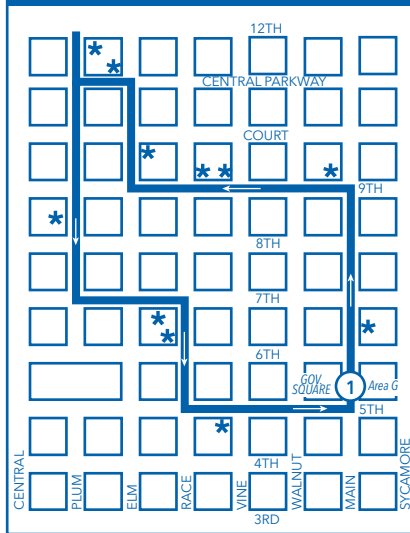

- ⑤
On Parkcrest Ln.
- ④
On Boudinot Ave.
at Queen City Ave.
- ③
On Westwood Ave.
at Harrison Ave.
- ②
On Central Pkwy.
at Linn St.
- ①
Gov. Square Area G
On Main between
5th St. and 6th St.

AM

5:53	6:01	6:12	6:15	6:25	
6:27	6:36	6:47	6:50	7:00	
7:12	7:21	7:32	7:35	7:45	
7:50	7:59	8:11	8:15	8:25	
8:36	8:45	8:56	8:59	9:10	
9:25	9:34	9:46	9:49	10:00	
10:05	10:14	10:26	10:29	10:40	
10:55	11:04	11:16	11:19	11:30	
11:35	11:45	11:58	12:01	12:12	
PM	12:18	12:28	12:41	12:44	12:55
1:08	1:18	1:30	1:33	1:45	
1:51	2:02	2:15	2:18	2:30	
2:31	2:41	2:53	2:57	3:10	
3:16	3:26	3:38	3:42	3:55	
3:55	4:05	4:19	4:22	4:35	
4:41	4:51	5:04	5:07	5:20	
5:22	5:32	5:44	5:47	6:00	
6:12	6:22	6:34	6:37	6:50	
6:54	7:03	7:15	7:18	7:30	
7:46	7:55	8:06	8:09	8:20	
8:16	8:25	8:36	8:39	8:50	
9:01	9:10	9:21	9:24	9:35	
9:31	9:40	9:51	9:54	10:05	
10:16	10:25	10:36	10:39	10:50	

From Downtown / To Western Hills

- ①
Gov. Square Area G
On Main between
5th St. and 6th St.
- ②
On Central Pkwy.
at Linn St.
- ③
On Queen City Ave.
at Harrison Ave.
- ④
On Boudinot Ave.
at Queen City Ave.
- ⑤
On Parkcrest Ln.

From Downtown / To Western Hills

	1 Gov. Square Area G On Main between 5th St. and 6th St.	2 On Central Pkwy. at Linn St.	3 On Queen City Ave. at Harrison Ave.	4 On Boudinot Ave. at Queen City Ave.	5 On Parkcrest Ln.
AM	7:40	7:49	7:53	8:02	8:10
	9:00	9:10	9:14	9:24	9:33
	9:55	10:05	10:09	10:19	10:28
	10:40	10:50	10:54	11:04	11:13
	11:20	11:30	11:34	11:44	11:53
PM	12:00	12:11	12:15	12:25	12:35
	12:40	12:51	12:55	1:05	1:15
	1:25	1:36	1:40	1:50	G2:00
	2:10	2:21	2:25	2:35	2:45
	2:55	3:06	3:10	3:20	3:30
	3:40	3:51	3:56	4:07	4:17
	4:25	4:36	4:41	4:52	G5:02
	5:20	5:31	5:36	5:47	5:57
	6:40	6:50	6:54	7:05	G7:14

NOTES

All trips are accessible with a wheelchair lift or ramp for people with disabilities.

NOTES

G - Garage trip: to or from Queensgate garage at Bank and Dalton

6 Queen City

DOWNTOWN ROUTING

LEGEND

- Route 6
- Time Point and bus stop
- Connecting Routes
- Layover Point
- Downtown Bus Stops