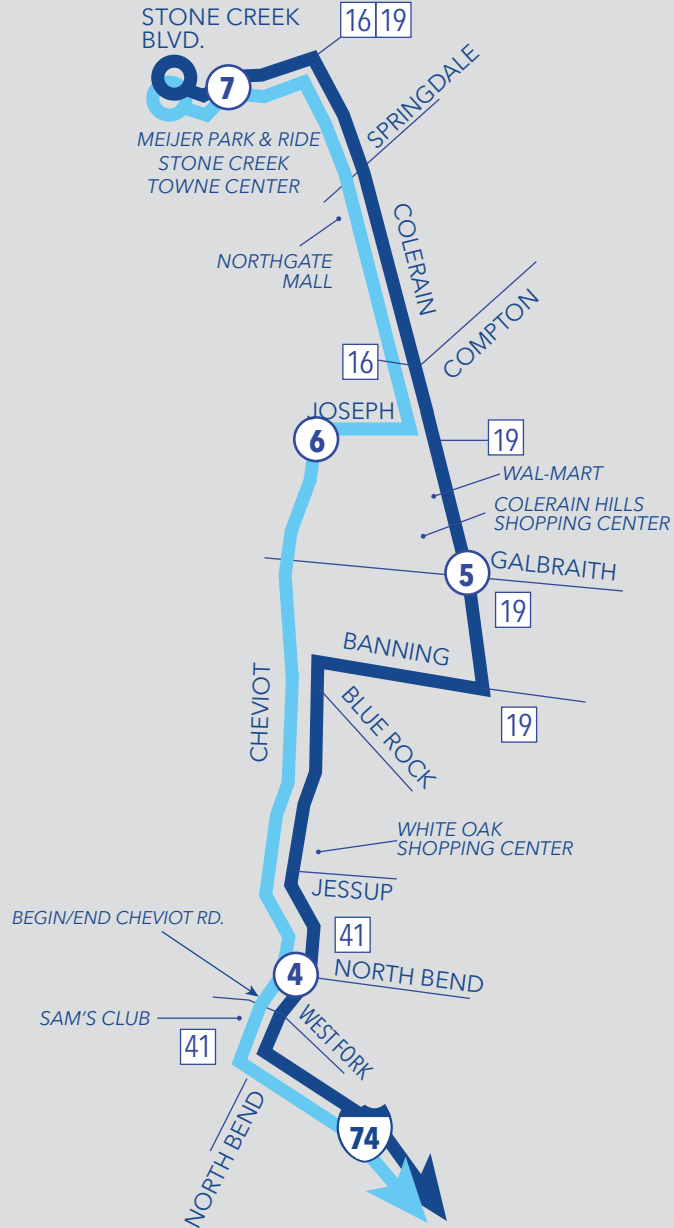

74X Monday through Friday

To Downtown

	Meijer Park & Ride at Stone Creek Towne Center 7	Cheviot Rd. & Joseph Rd. 6	Colerain Ave. & Galbraith Rd. 5	Cheviot Rd. & North Bend Rd. 4	Gov. Square Area D Walnut & Fifth 2	Fourth St. & Plum St. 3
AM	5:47	—	5:56	6:07	6:25	6:28
	6:23	6:33	—	6:42	7:00	7:03
	6:46	6:56	—	7:05	7:25	7:28
	7:10	—	7:19	7:30	7:50	7:53
	7:43	7:53	—	8:02	8:20	8:23
	8:06	—	8:14	8:25	8:43	8:46

To Northgate

	Race St. & Court St. 1	Gov. Square Area D Walnut & Fifth 2	Cheviot Rd. & North Bend Rd. 4	Colerain Ave. & Galbraith Rd. 5	Cheviot Rd. & Joseph Rd. 6	Meijer Park & Ride at Stone Creek Towne Center 7
PM	3:14	3:18	3:35	3:43	—	3:56
	3:44	3:48	4:05	—	4:13	4:25
	4:11	4:15	4:34	4:43	—	4:57
	4:41	4:45	5:03	—	5:10	5:23
	5:11	5:15	5:34	5:43	—	5:57
	5:41	5:45	6:03	—	6:10	6:22

All trips are accessible with a wheelchair lift or ramp for people with disabilities.

A - Deadheads to Meijer Park & Ride.

B - Deadheads to Race St. & Court St..

G - Garage trip: bus travels to or from Queensgate Garage at Bank & Dalton.

This is a pay-as-you-leave route; please pay fare when exiting the bus on outbound P.M. trips only.

74X Colerain Express/via Banning

Express route continues via I-74 to I-75 to downtown routing.

LEGEND

- **1** Time Point and bus stop
- Connecting Routes
- 74X Express
- 74X Express via Banning
- Layover Point
- Downtown Bus Stops

DOWNTOWN ROUTING