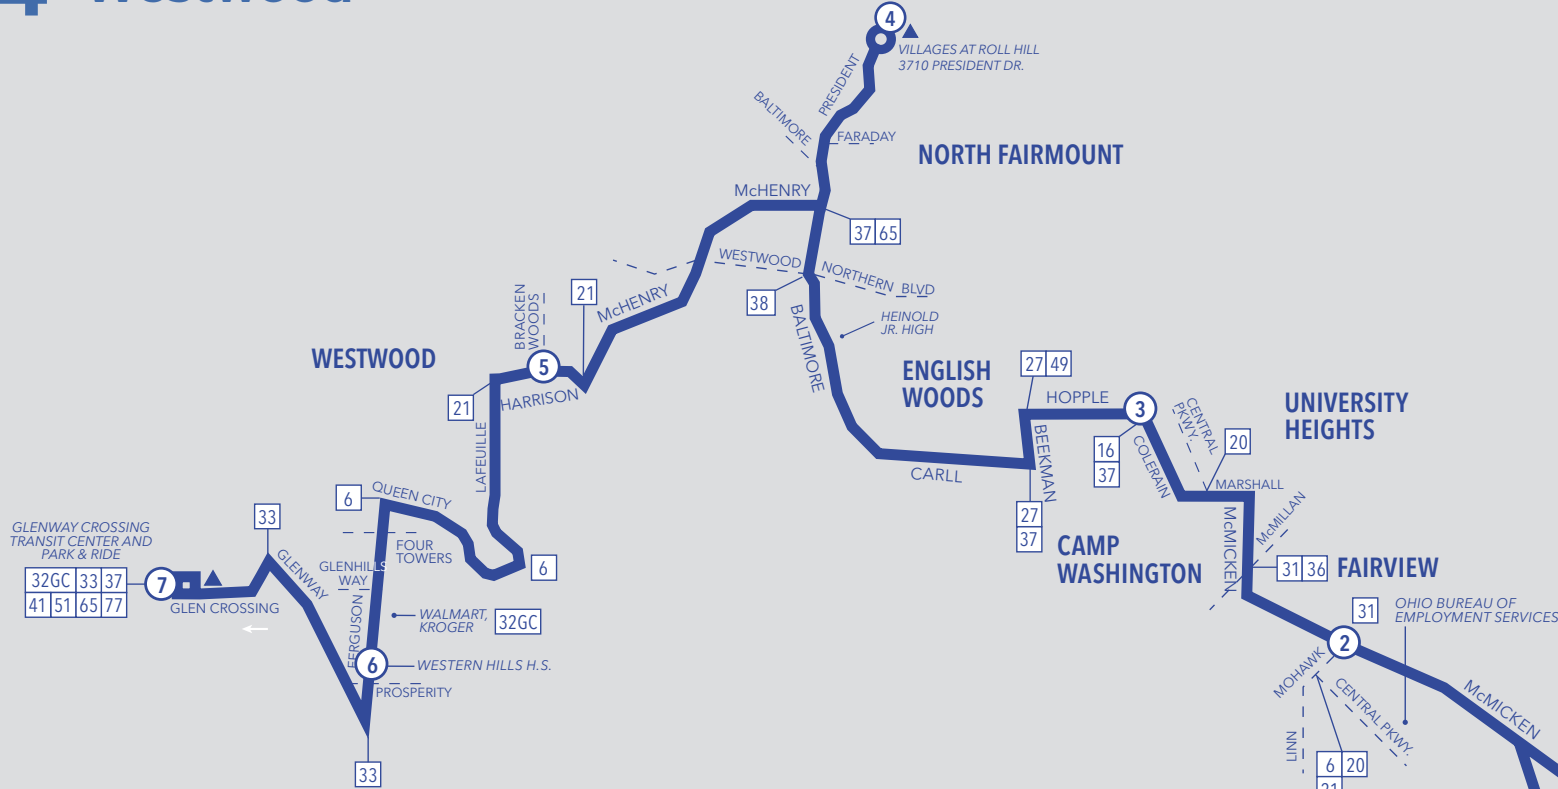

64 Westwood