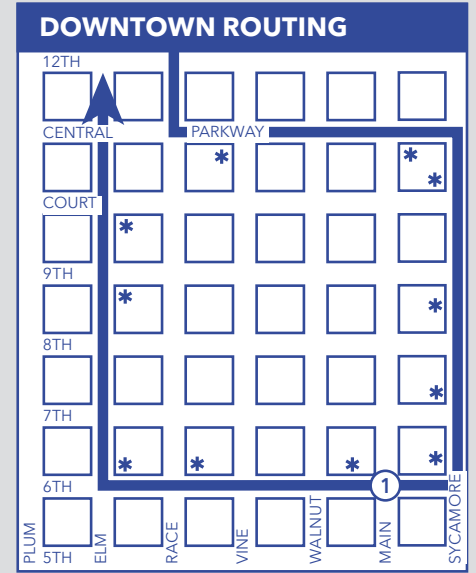

64 Westwood