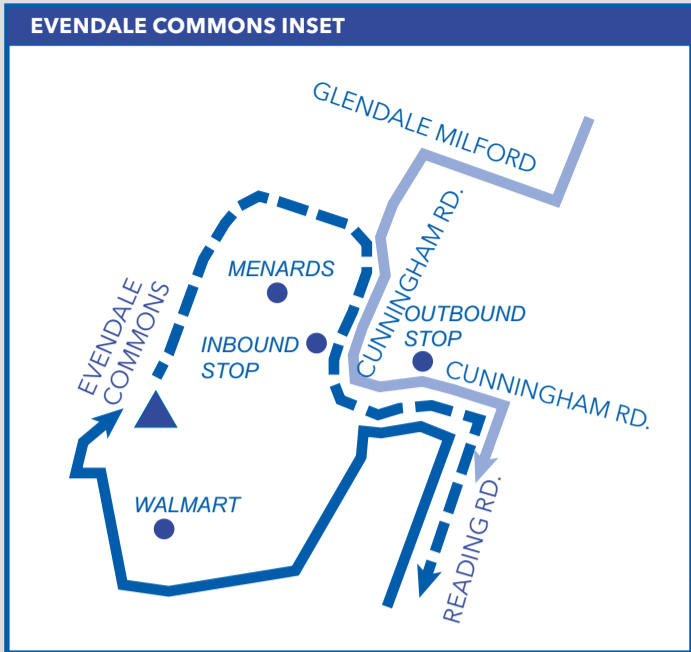

43 Reading Road/Eventdale Sharonville Road/Eventdale