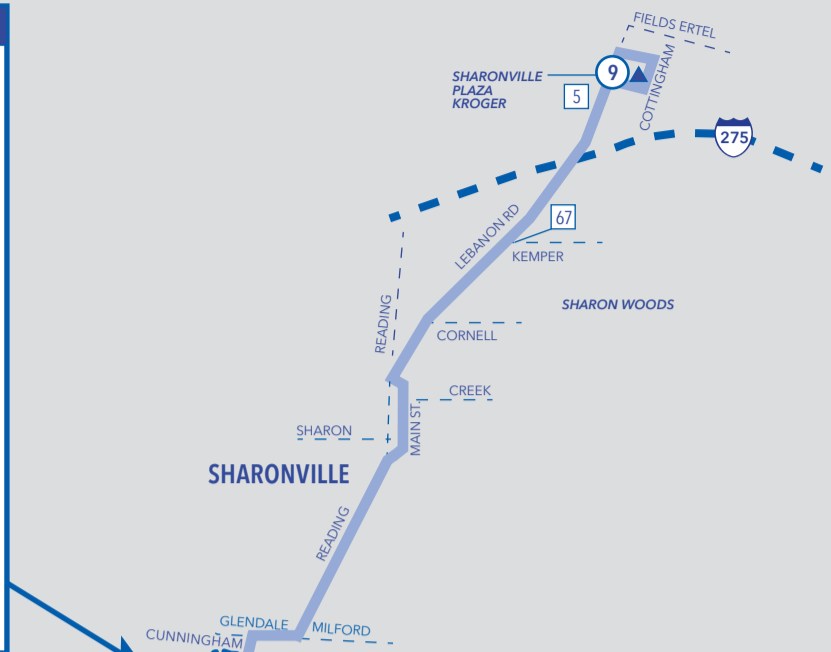

Shaded trips are READING-SHARONVILLE trips.

* – Bus has a short layover and leaves at the time shown.

R – Roselawn: this trip follows Sharonville-Reading Road routing and begins or ends at Summit Road

All trips are accessible with a wheelchair lift or ramp for people with disabilities.

43 Reading Road/Eventdale Sharonville Road/Eventdale

LEGEN

- Route 43 Reading-Evendale
- Route 43 Reading-Sharonville
- Time Point
- Connecting Routes
- Layover Point
- Downtown Bus Stops