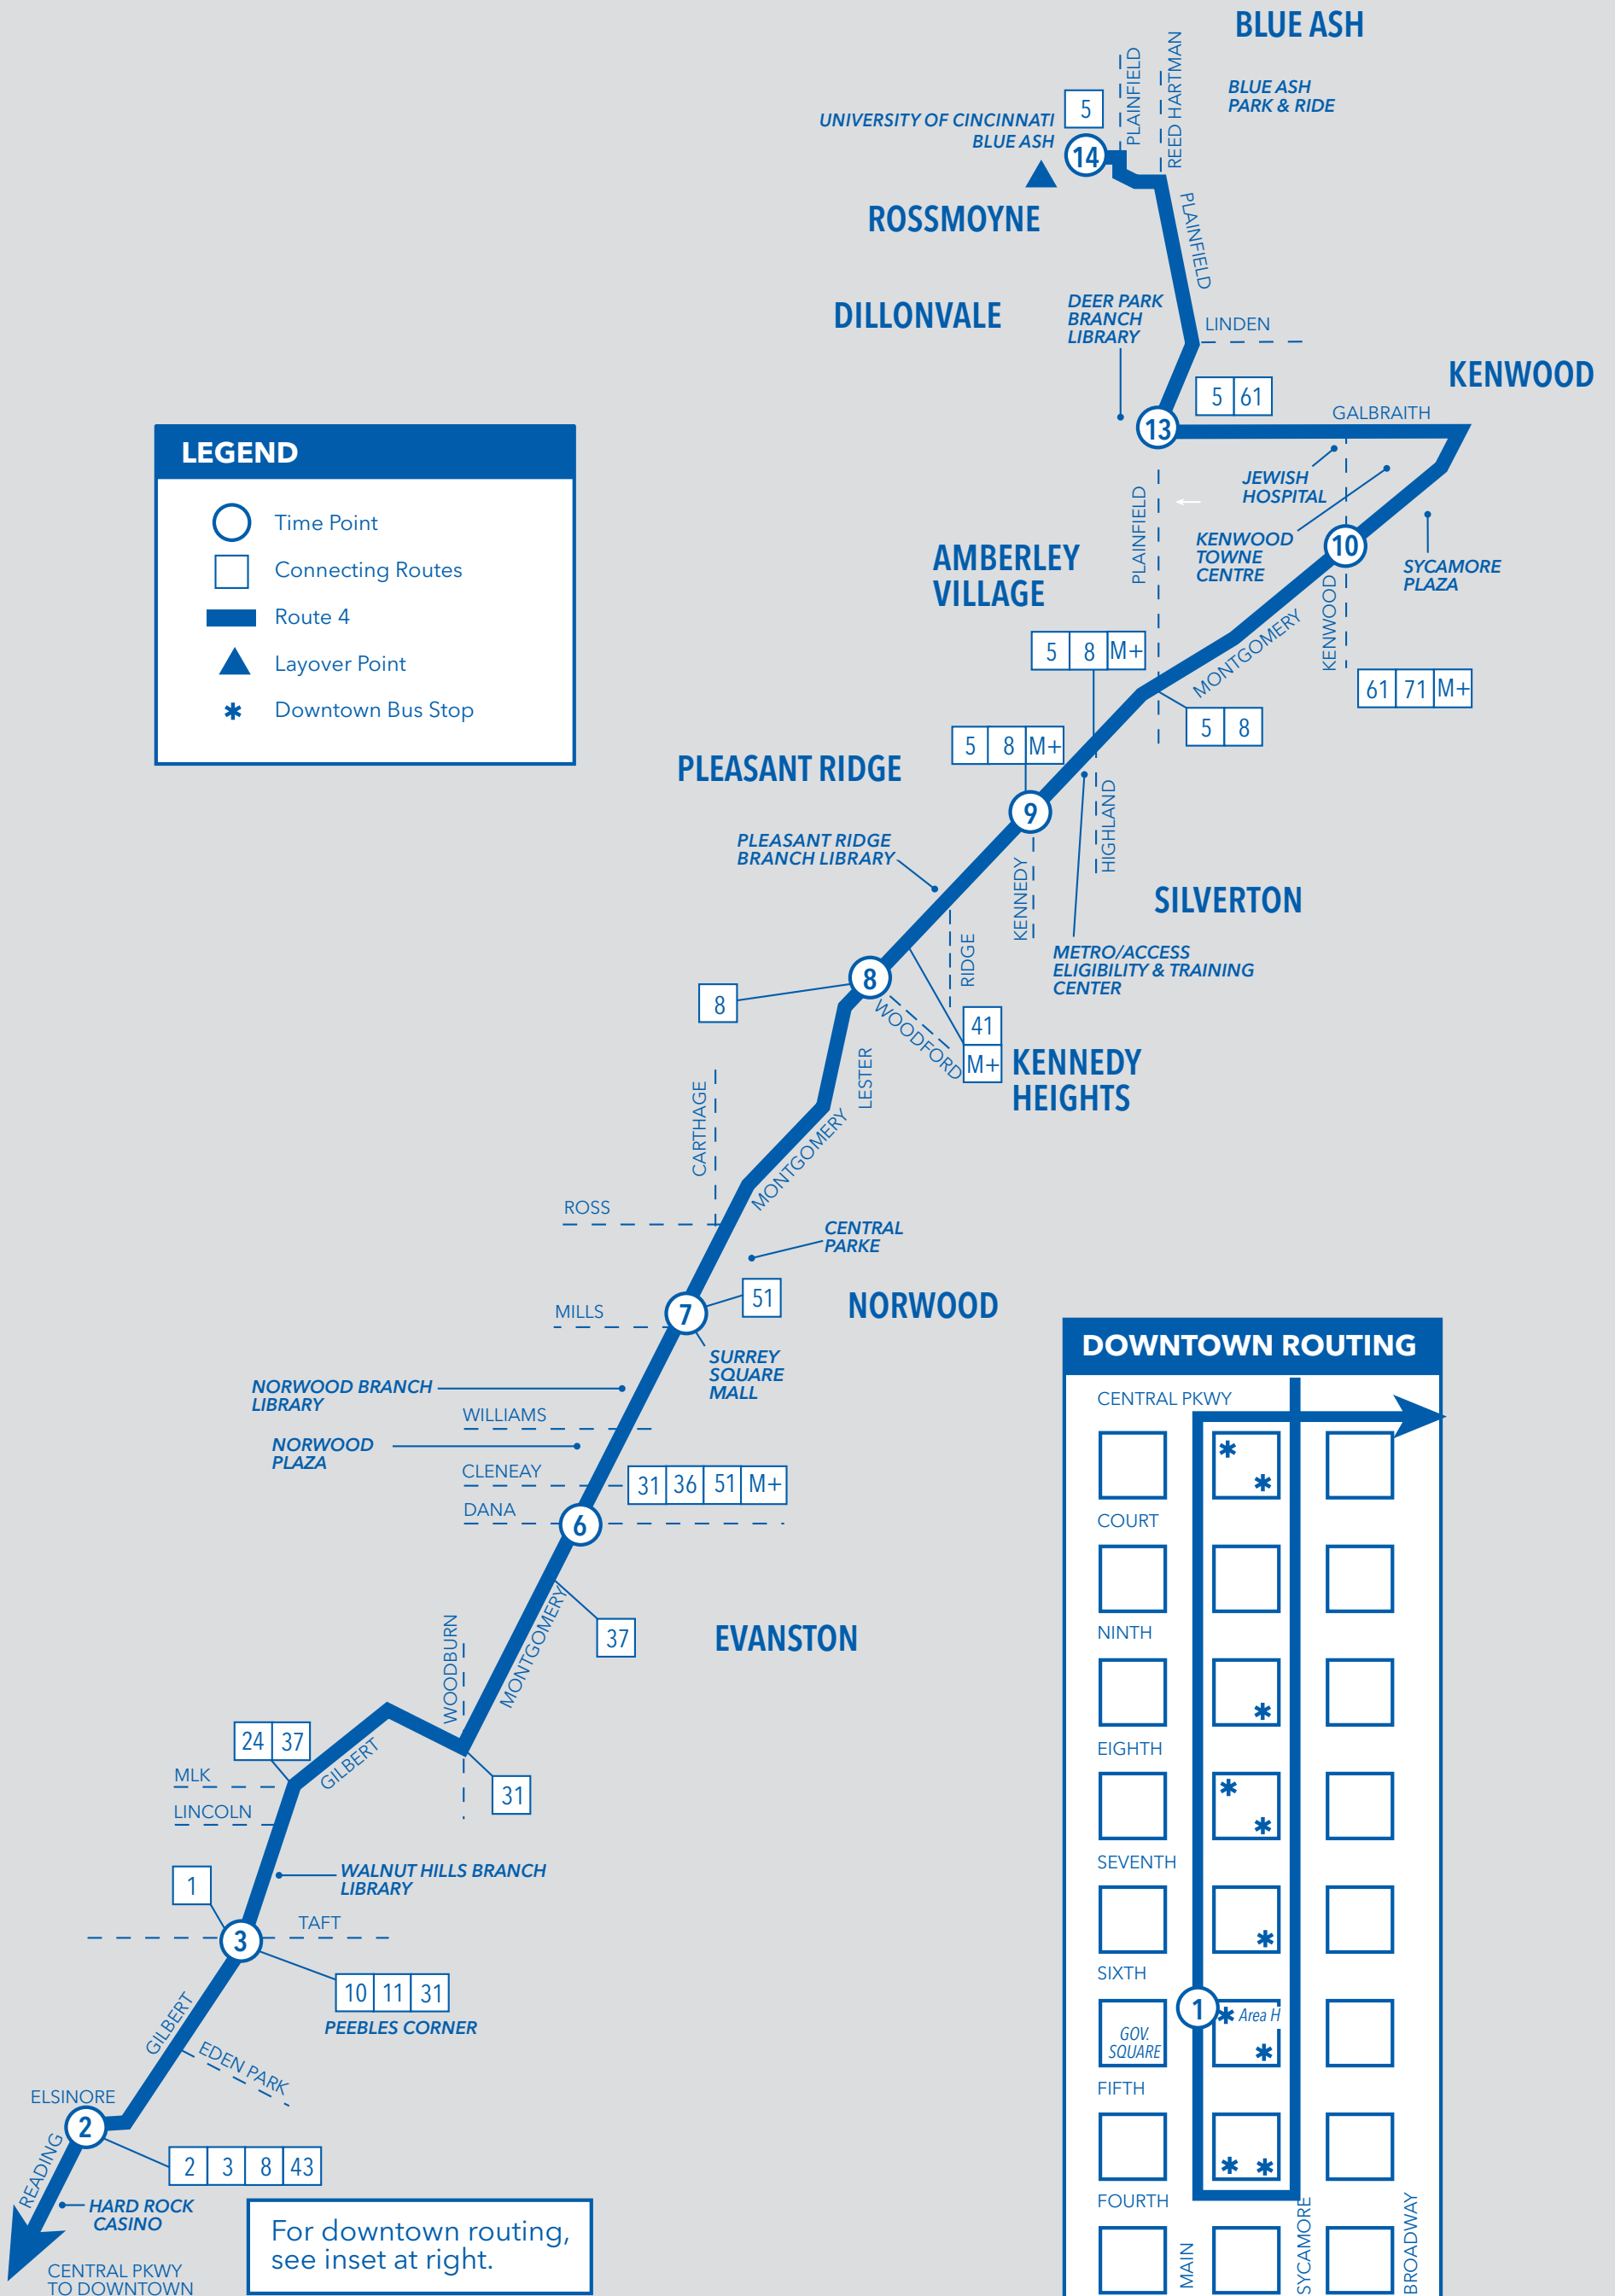

4 Montgomery Road

LEGEND

- Time Point
- Connecting Routes
- ▬ Route 4
- ▲ Layover Point
- Downtown Bus Stop