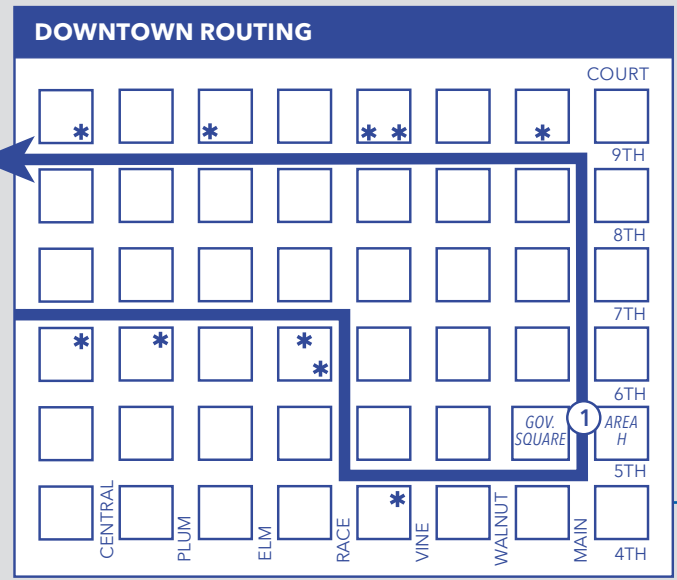

32 West 8th Street

22 33 37 38 41 51 64 65

GLENWAY CROSSING
TRANSIT CENTER

WESTWOOD

37 64 65
WESTERN HILLS
HIGH SCHOOL

LEGEND

- Route 32
- Time Point and bus stop
- Layover
- Downtown Bus Stop
- Connecting Route

COVEDALE

ST. JOSEPH
CEMETERY

PRICE HILL

OLD ST. JOSEPH
CEMETERY

QUEENSGATE

1