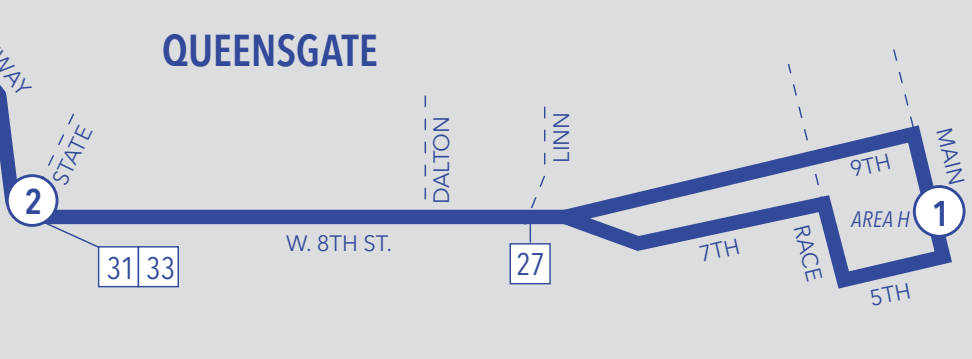

QUEENSGATE