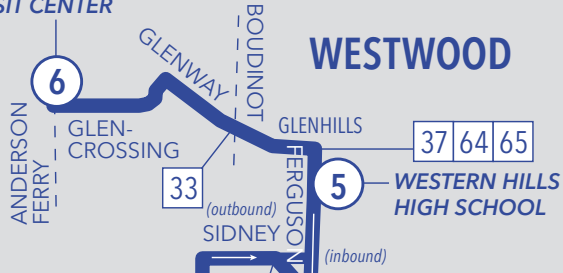

	Government Square - Area H 1	Eighth St. & State Ave. 2	W. Eighth St. & Elberon Ave. 3	W. Eighth St. & Greenwich Ave. 4	Western Hills High School 5	Glenway Crossing Transit Center 6
AM	6:20	6:28	6:36	6:42	6:49	6:54
	7:00	7:09	7:18	7:22	7:29	7:34
	7:45	7:54	8:03	8:07	8:14	8:19
	8:10	8:19	8:28	8:32	8:39	8:44
	8:40	8:49	8:58	9:02	9:09	9:14
	9:10	9:19	9:28	9:32	9:39	9:44
	9:40	9:49	9:58	10:02	10:09	10:14
	10:10	10:19	10:28	10:33	10:40	10:45
	10:40	10:49	10:58	11:03	11:10	11:15
	11:10	11:19	11:28	11:33	11:40	11:46
	11:40	11:49	11:58	12:03	12:10	12:16
PM	12:14	12:24	12:33	12:38	12:45	12:51
	12:40	12:50	12:59	1:04	1:11	1:17
	1:10	1:20	1:29	1:34	1:41	1:47
	1:40	1:50	1:59	2:04	2:11	2:17
	2:10	2:21	2:30	2:35	2:42	2:48
	2:40	2:51	3:00	3:05	3:12	3:18
	3:10	3:21	3:30	3:35	3:42	3:48
	3:40	3:51	4:00	4:05	4:12	4:18
	4:10	4:21	4:30	4:35	4:42	4:48
	4:40	4:51	5:00	5:05	5:12	5:18
	5:10	5:21	5:30	5:36	5:43	5:49
	5:39	5:50	5:59	6:05	6:12	6:18
	6:10	6:20	6:29	6:35	6:42	6:48
	6:40	6:50	6:59	7:05	7:12	7:18
	7:10	7:20	7:30	7:36	7:43	7:49
	7:50	8:00	8:10	8:16	8:23	8:29
	8:30	8:39	8:49	8:55	9:02	9:08
	9:25	9:34	9:42	9:48	9:55	10:01

 All trips are accessible with a wheelchair lift or ramp for people with disabilities.

G – Bus returns to the garage at Bank and Dalton Sts.

32 West 8th Street

22 33 37 38 41 51 64 65

GLENWAY CROSSING
TRANSIT CENTER

WESTWOOD

37 64 65
WESTERN HILLS
HIGH SCHOOL

LEGEND

- Route 32
- Time Point and bus stop
- Layover
- Downtown Bus Stop
- Connecting Route

COVEDALE

ST. JOSEPH
CEMETERY

PRICE HILL

OLD ST. JOSEPH
CEMETERY