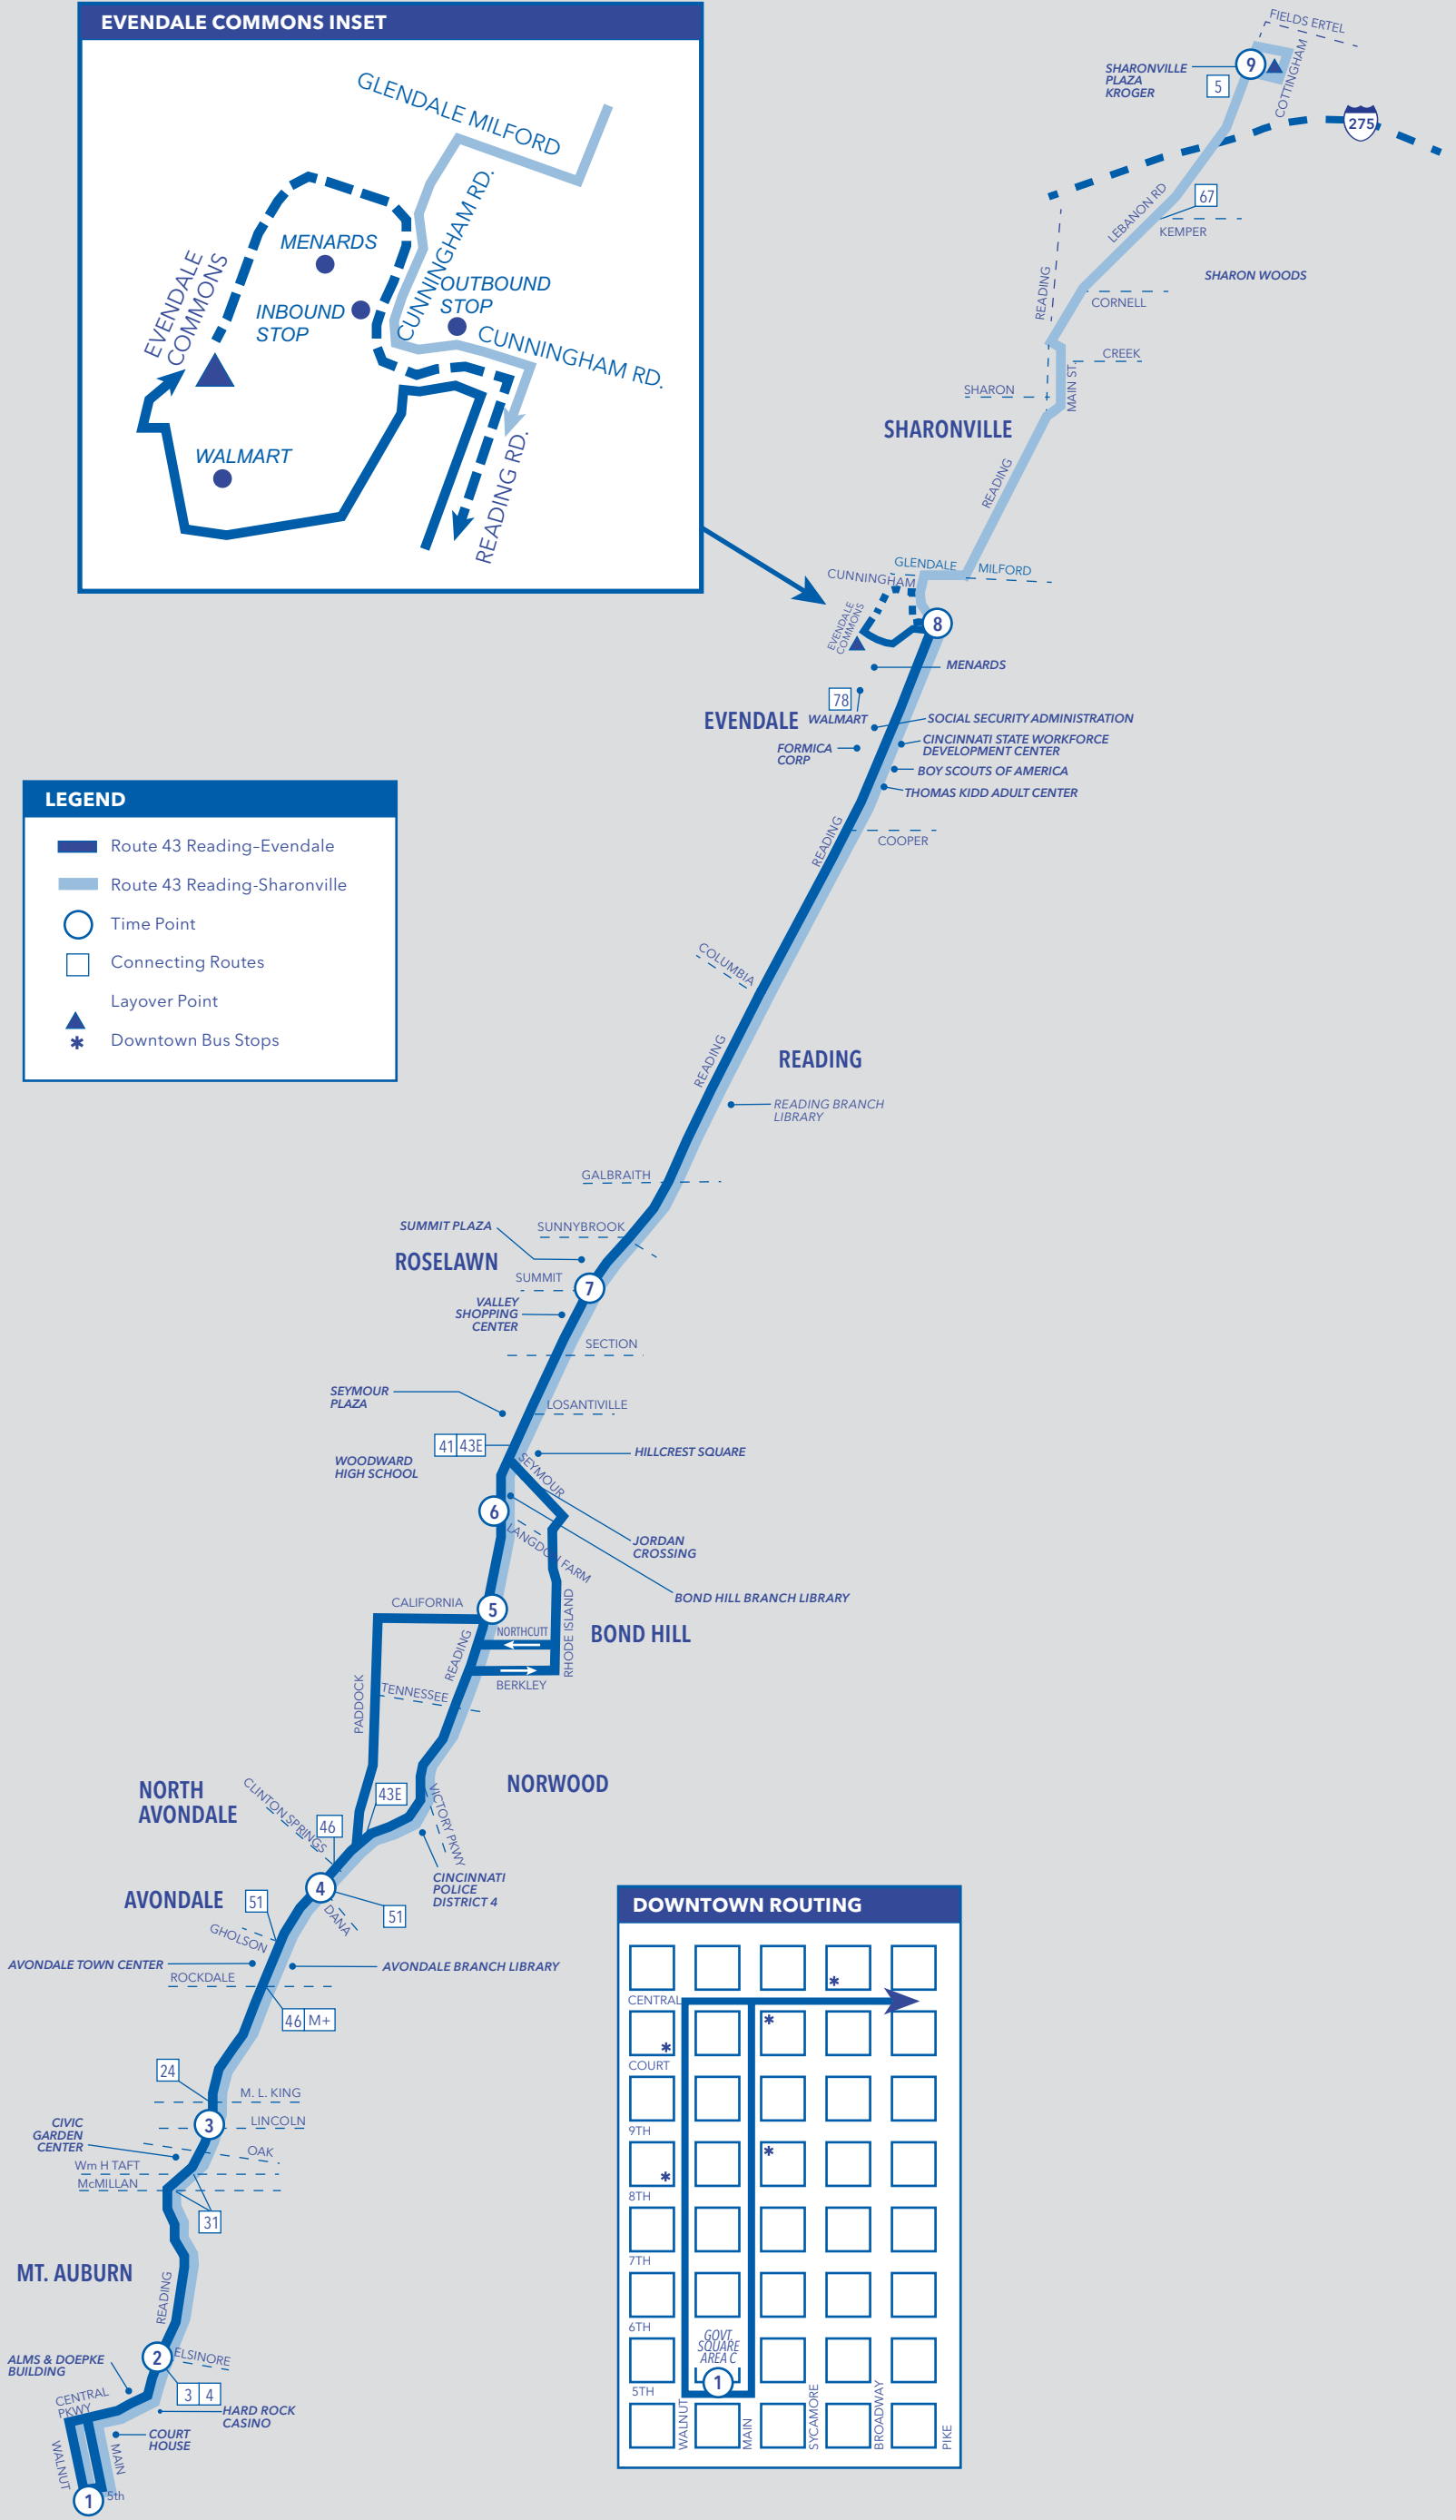

LEGEND

- Route 43 Reading-Eventdale
- Route 43 Reading-Sharonville
- Time Point
- Connecting Routes
- Layover Point
- Downtown Bus Stops