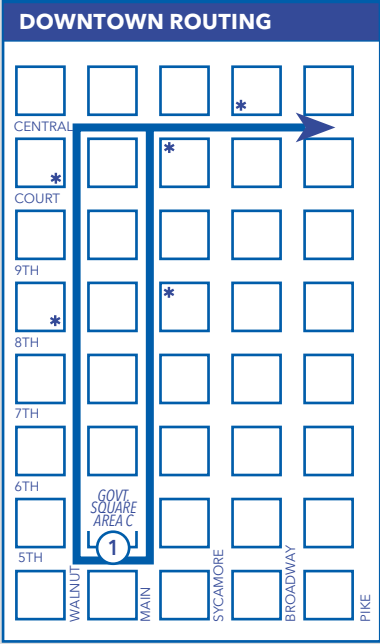

LEGEND

- Route 43 Reading-Eventdale
- Route 43 Reading-Sharonville
- Time Point
- Connecting Routes
- Layover Point
- Downtown Bus Stops