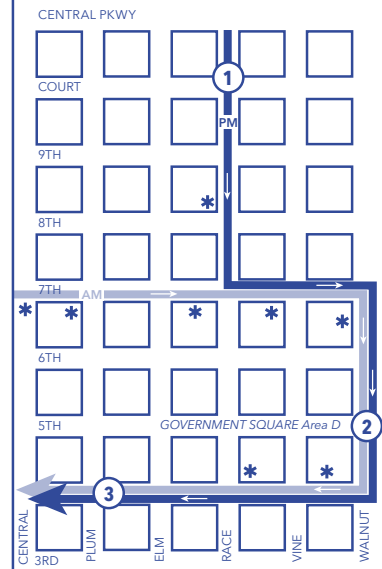

74X Monday through Friday

From Northgate / To Downtown

	7 Meijer Park & Ride at Stone Creek Towne Center	6 On Joseph Rd. at Cheviot Rd.	5 On Colerain Ave. at Banning	4 On Cheviot Rd. at North Bend	2 Gov. Square Area D On Walnut St. at 5th	3 On Fourth St. at Plum St.
AM	5:57	-	6:09	6:17	6:35	A6:38
	6:28	6:38	-	6:47	7:05	A7:08
	6:56	7:06	-	7:15	7:35	A7:38
	7:20	-	7:32	7:40	8:00	G8:03
	7:48	7:58	-	8:07	8:25	G8:28
	8:13	-	8:24	8:32	8:50	G8:53

From Downtown / To Northgate

	1 On Race St. at Court St.	2 Gov. Square Area D On Walnut St. at 5th	5 On Colerain Ave. at Banning	6 On Joseph Rd. at Cheviot Rd.	7 Meijer Park & Ride at Stone Creek Towne Center
PM	3:21	3:25	3:47	-	B4:03
	4:11	4:15	-	4:40	B4:53
	4:41	4:45	5:10	-	G5:27
	5:11	5:15	-	5:40	G5:53
	5:41	5:45	6:07	-	G6:25

All trips are accessible with a wheelchair lift or ramp for people with disabilities.

A - Deadheads to Meijer Park & Ride.
B - Deadheads to Race & Court.
G - Garage trip: to or from Queensgate garage at Bank and Dalton.

This is a pay-as-you-leave route; please pay fare when exiting the bus on outbound P.M. trips only.

NOTES

74X Colerain Express

74X Colerain Express via Banning

DOWNTOWN ROUTING

LEGEND

- ① Time Point and bus stop
- Connecting Routes
- Route 74X
- ▲ Layover Point
- * Downtown Bus Stops