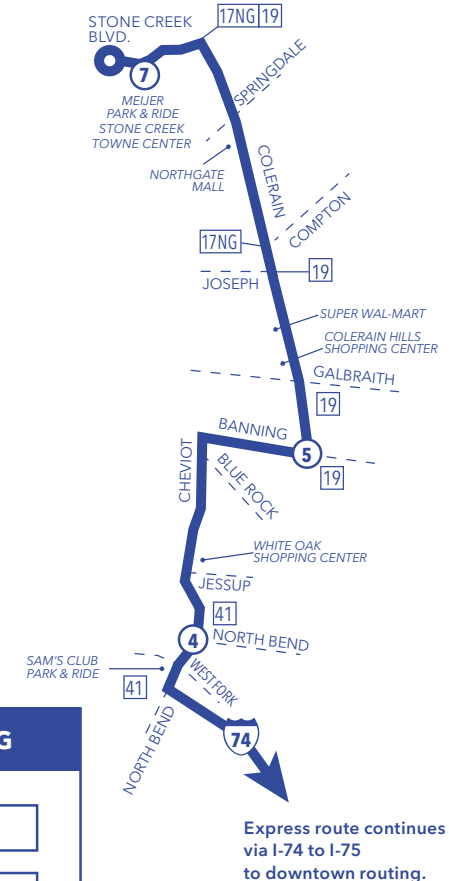

74X Colerain Express via Banning

DOWNTOWN ROUTING