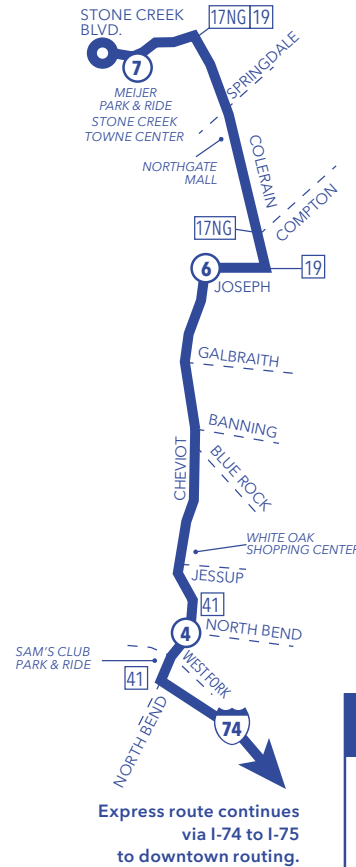

74X Monday through Friday

From Northgate / To Downtown

	7 Meijer Park & Ride at Stone Creek Towne Center	6 On Joseph Rd. at Cheviot Rd.	5 On Colerain Ave. at Banning	4 On Cheviot Rd. at North Bend	2 Gov. Square Area D On Walnut St. at 5th	3 On Fourth St. at Plum St.
AM	5:57	-	6:09	6:17	6:35	A6:38
	6:28	6:38	-	6:47	7:05	A7:08
	6:56	7:06	-	7:15	7:35	A7:38
	7:20	-	7:32	7:40	8:00	G8:03
	7:48	7:58	-	8:07	8:25	G8:28
	8:13	-	8:24	8:32	8:50	G8:53

From Downtown / To Northgate

	1 On Race St. at Court St.	2 Gov. Square Area D On Walnut St. at 5th	5 On Colerain Ave. at Banning	6 On Joseph Rd. at Cheviot Rd.	7 Meijer Park & Ride at Stone Creek Towne Center
PM	3:21	3:25	3:47	-	B4:03
	4:11	4:15	-	4:40	B4:53
	4:41	4:45	5:10	-	G5:27
	5:11	5:15	-	5:40	G5:53
	5:41	5:45	6:07	-	G6:25

All trips are accessible with a wheelchair lift or ramp for people with disabilities.

A - Deadheads to Meijer Park & Ride.
B - Deadheads to Race & Court.
G - Garage trip: to or from Queensgate garage at Bank and Dalton.

This is a pay-as-you-leave route; please pay fare when exiting the bus on outbound P.M. trips only.

NOTES

74X Colerain Express