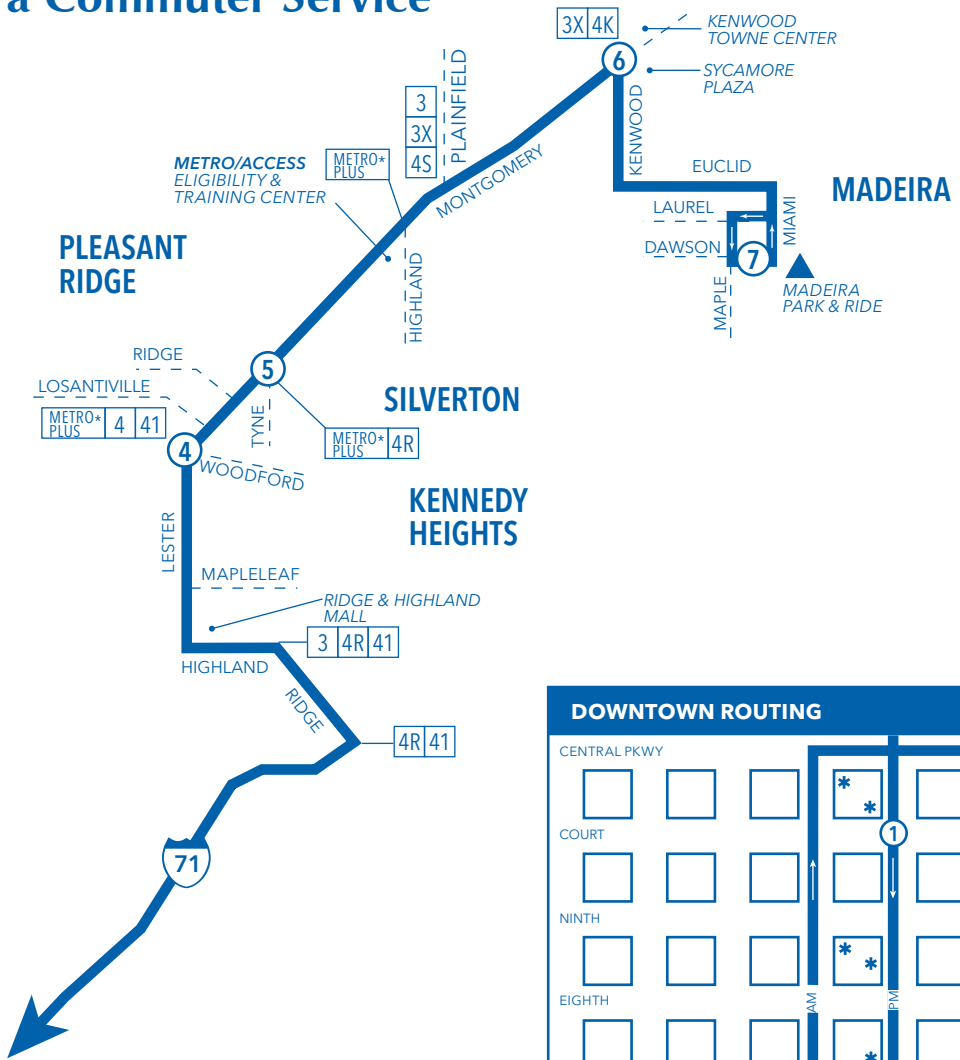

www.go-metro.com

2 Monday through Friday

From Madeira / To Downtown

	7	6	5	4	3	2
	Madeira Park & Ride on Dawson Rd.	On Montgomery at Kenwood	On Montgomery at Tyne	On Montgomery at Lester	On Third St. at Sycamore St.	Government Square Area H On Main at 6th
AM	6:39	6:46	6:54	6:59	7:15	A7:20
	7:19	7:26	7:34	7:39	7:55	G8:00
	7:59	8:07	8:14	8:18	8:35	G8:40

From Downtown / To Madeira

	1	2	4	5	6	7
	On Sycamore at Court St.	Government Square Area E On 5th near Main	On Montgomery at Lester	On Montgomery at Tyne	On Montgomery at Kenwood	Madeira Park & Ride on Dawson Rd.
PM	4:03	4:12	4:34	4:39	4:47	B4:55
	4:33	4:42	5:04	5:09	5:17	G5:24
	5:02	5:12	5:36	5:41	5:49	G5:56
	5:32	5:40	6:04	6:09	6:17	G6:24

All trips are accessible with a wheelchair lift or ramp for people with disabilities.

A - Deadhead back to Madeira Layover and arrive in Madeira at 7:55 a.m. Deadhead trips will display an "Out Of Service" sign.

B - Deadhead back to downtown arrive in town at 5:29 p.m.

G - Bus travels to or from Bond Hill garage, 4700 Paddock Rd.

NOTES

2 Madeira Commuter Service

For downtown routing, see inset at right.

LEGEND

- Time Point and bus stop
- Connecting Routes
- Route 2
- Layover Point
- Downtown Bus Stops