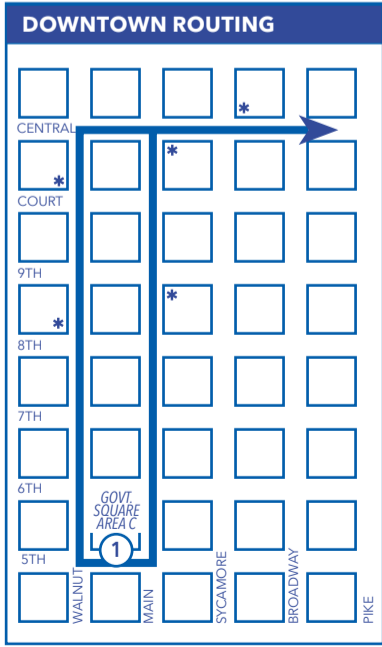

43

Reading-Evendale

Seven days a week

Reading-Sharonville

Seven days a week

Serving:

Avondale, Avondale Town Center, Bond Hill, Boy Scouts of America, Cincinnati State Workforce Development Center, Civic Garden Center, Community Chest Building, Downtown, Evendale, Formica Corp., Hillcrest Square, JACK Casino, Jordan Crossing, Menards, Mt. Auburn, North Avondale, Paddock Hills, Reading Road, Reading OH, Roselawn, Seymour Plaza, Sharonville, Sharon Woods, Sharonville Plaza, Social Security Administration, Summit Plaza, Temple Bible College, Thomas Kidd Adult Center, Valley Shopping Center, Walmart, Walnut Hills, Woodward High School

Metro Sales Office

120 E. Fourth St.

Mercantile Center arcade

Weekdays 7 a.m. – 5:30 p.m.

- bus schedules and information
- passes and stored-value cards

METRO

43 Reading- Sharonville/Eventdale

LEGEND

- Route 43 Reading-Eventdale
- Route 43 Reading-Sharonville
- Time Point
- Connecting Routes
- Layover Point
- Downtown Bus Stops

METRO INFORMATION

www.go-metro.com

Fare/Tarifa

43 Reading–Lockland

43 Evendale–Woodlawn