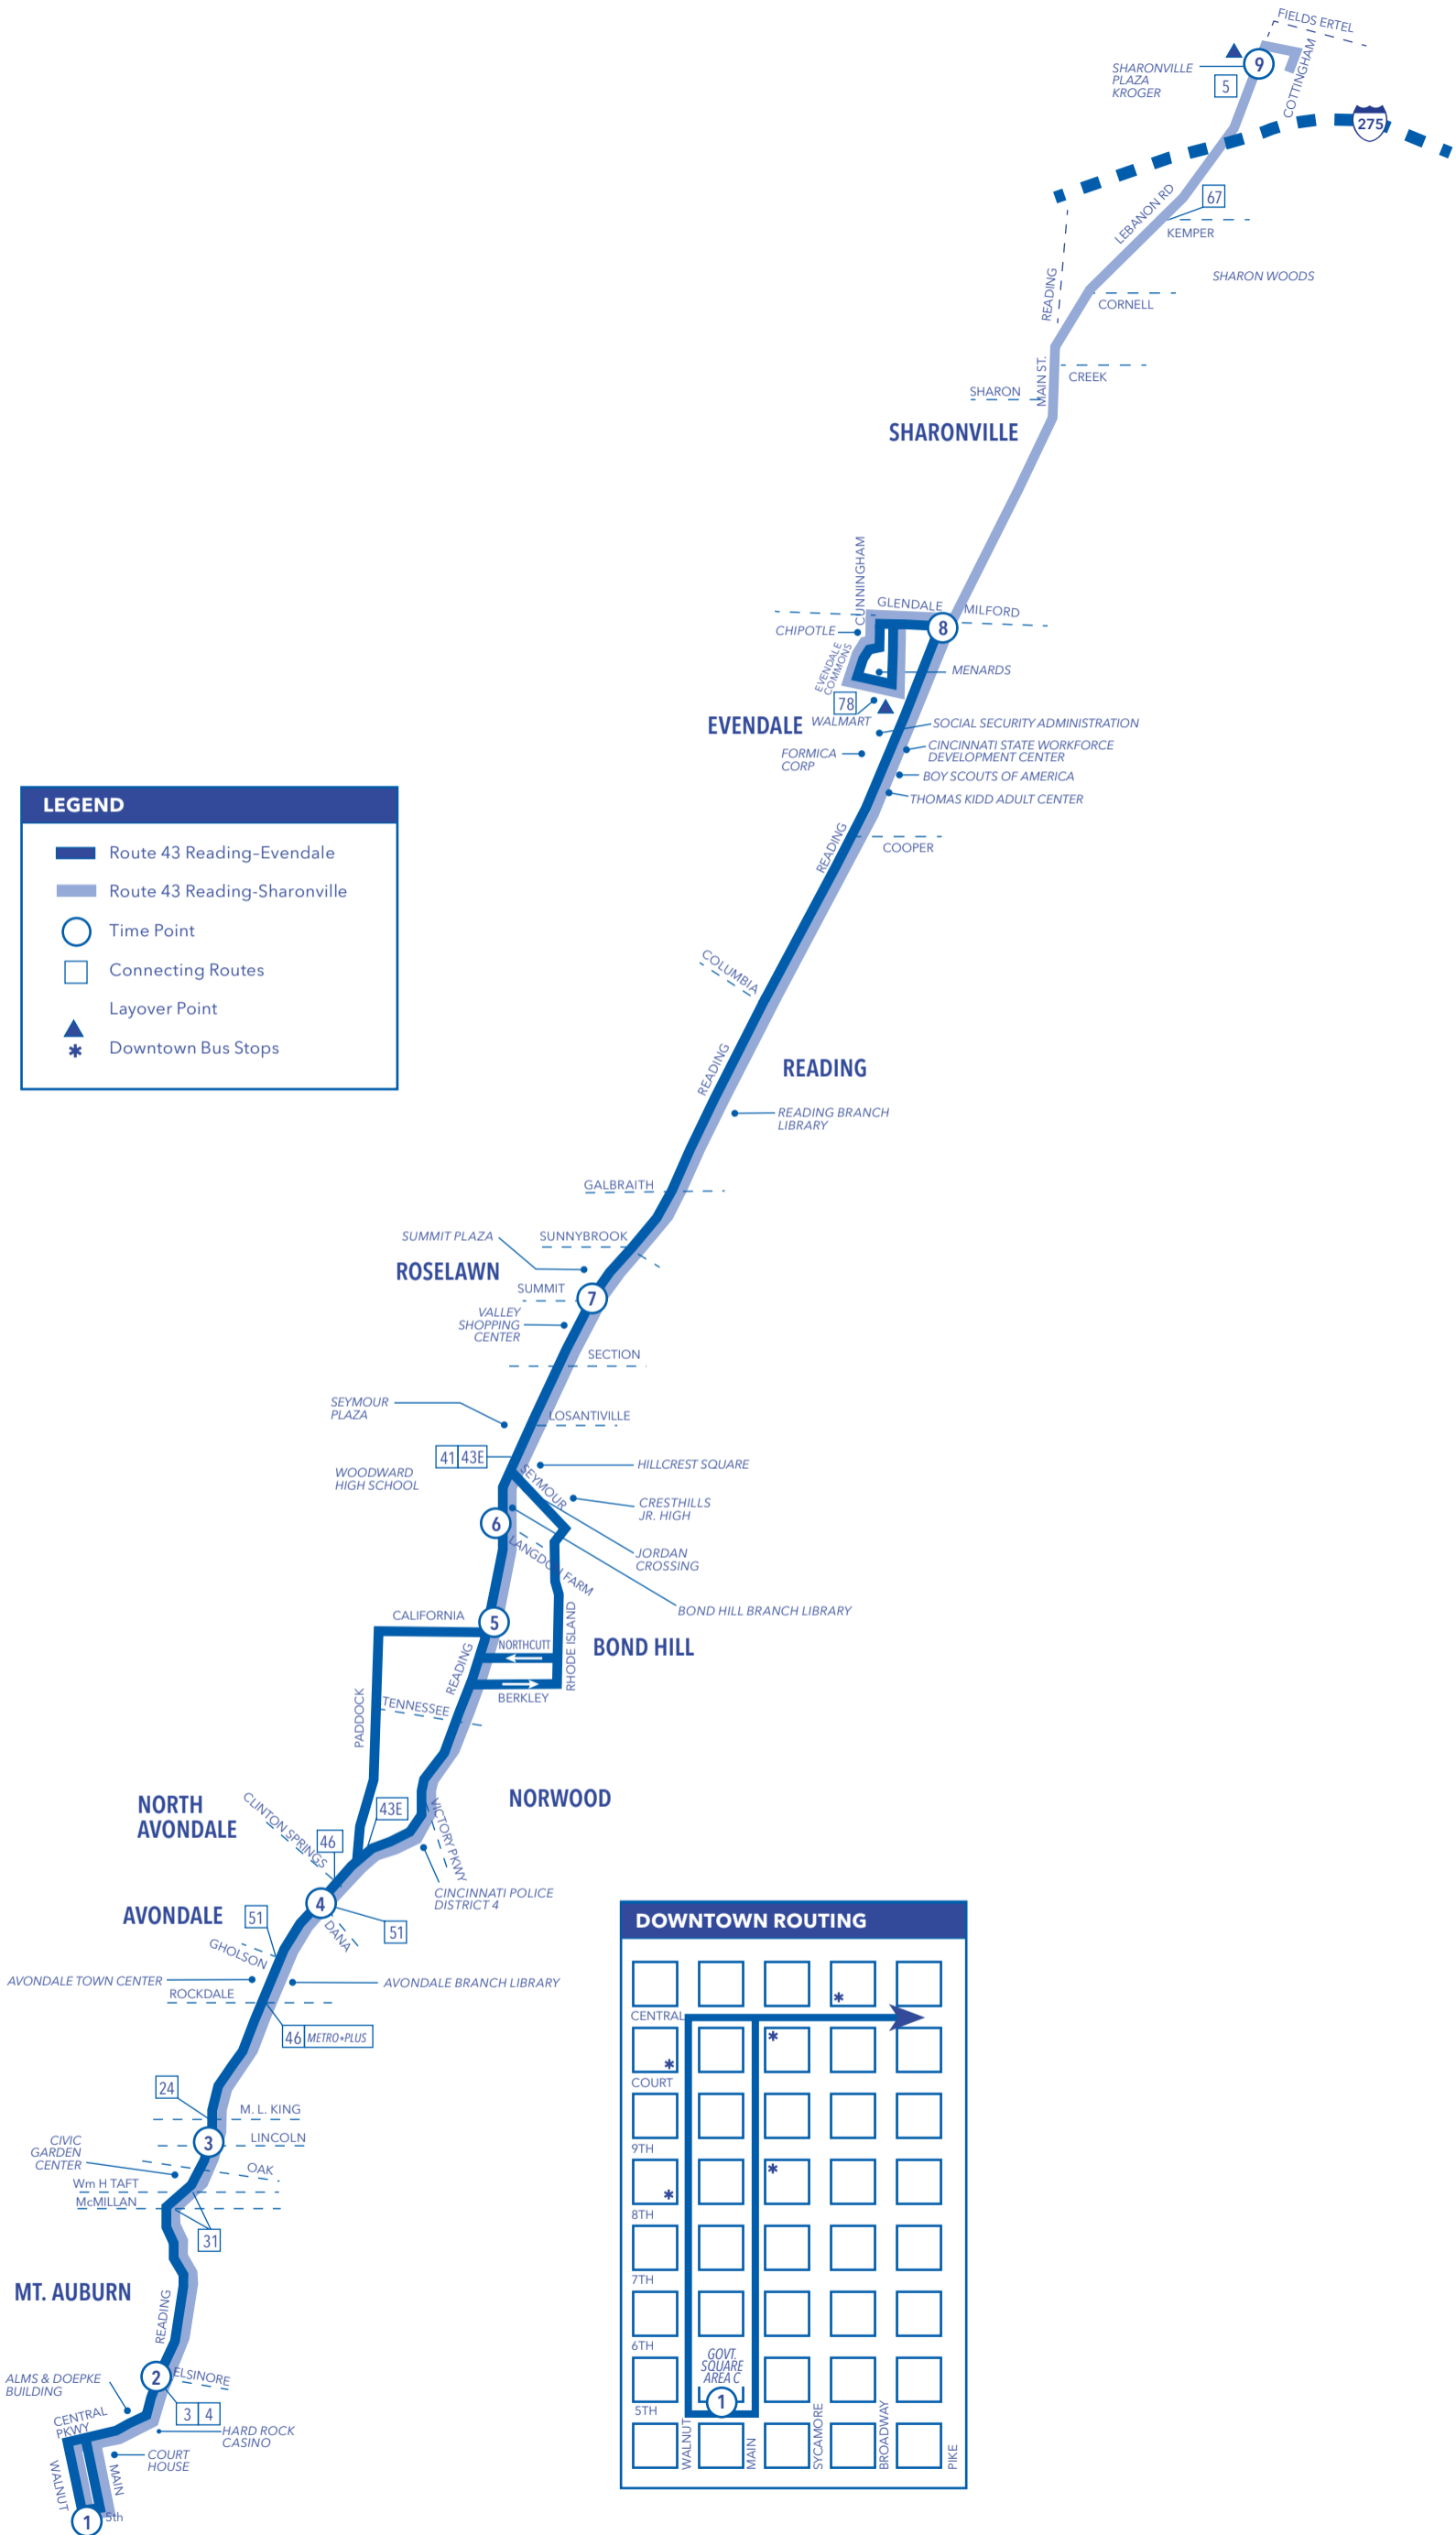

43

Reading-Evendale

Seven days a week

Reading-Sharonville

Seven days a week

Serving:

Avondale, Avondale Town Center, Bond Hill, Boy Scouts of America, Cincinnati State Workforce Development Center, Civic Garden Center, Community Chest Building, Downtown, Evendale, Formica Corp., Hillcrest Square, JACK Casino, Jordan Crossing, Menards, Mt. Auburn, North Avondale, Paddock Hills, Reading Road, Reading OH, Roselawn, Seymour Plaza, Sharonville, Sharon Woods, Sharonville Plaza, Social Security Administration, Summit Plaza, Temple Bible College, Thomas Kidd Adult Center, Valley Shopping Center, Walmart, Walnut Hills, Woodward High School

Metro Sales Office

120 E. Fourth St.

Mercantile Center arcade

Weekdays 7 a.m. – 5:30 p.m.

- bus schedules and information
- passes and stored-value cards

METRO

43 Reading- Sharonville/Eventdale

LEGEND

- Route 43 Reading-Eventdale
- Route 43 Reading-Sharonville
- Time Point
- Connecting Routes
- Layover Point
- Downtown Bus Stops

METRO INFORMATION

www.go-metro.com

Fare/Tarifa

43 Reading–Lockland

43 Evendale–Woodlawn