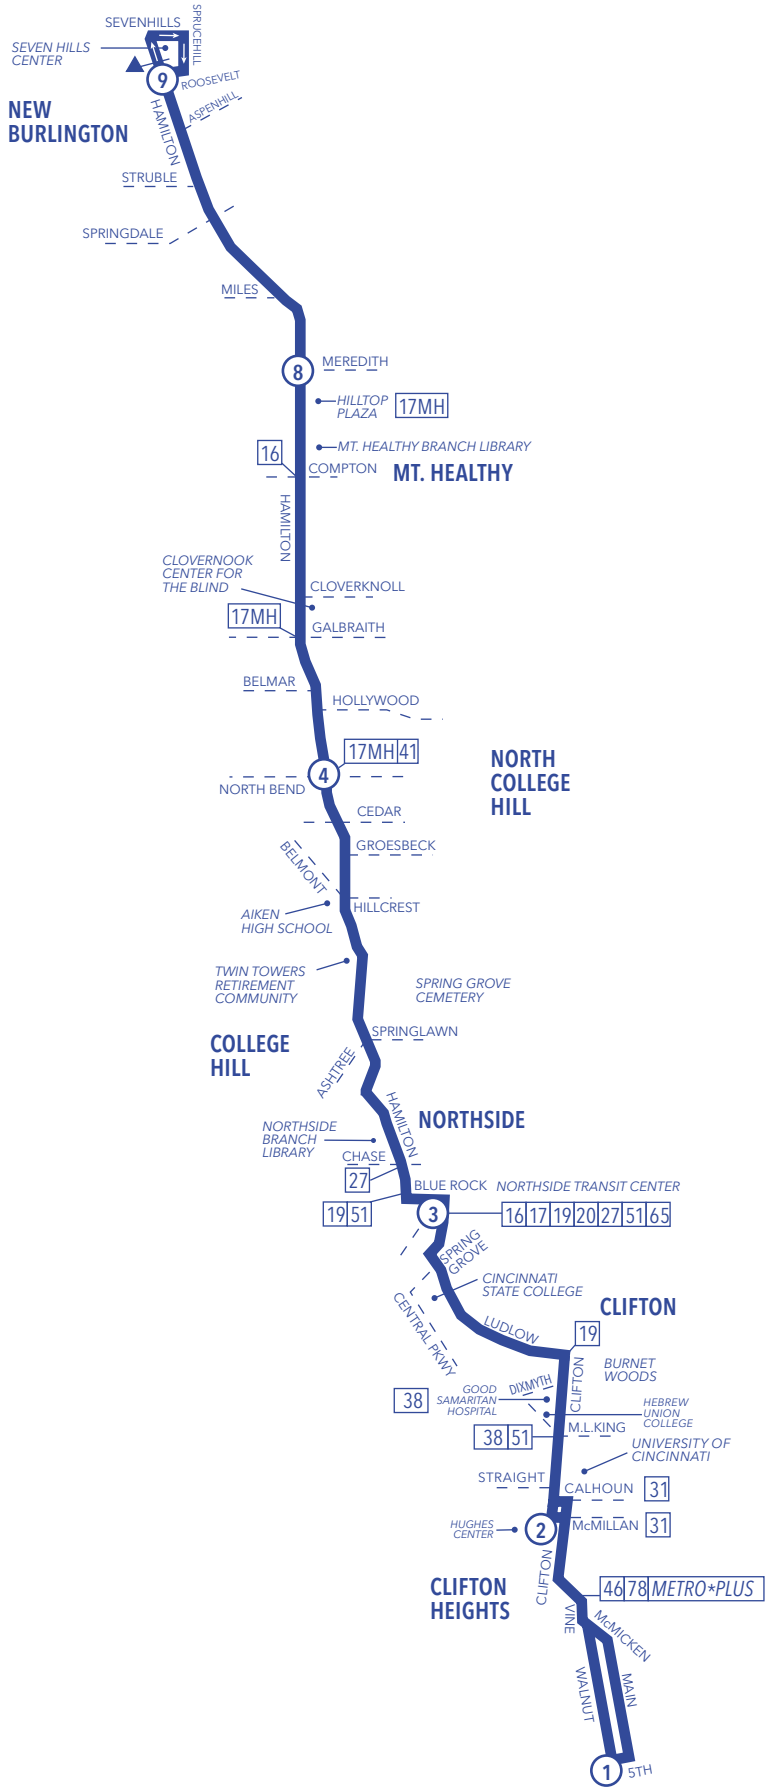

17 Seven Hills

LEGEND

- Route 17
- Time Point
- Layover Point
- Downtown Bus Stop
- Connecting Route

17 Mt. Healthy

17 Mt. Airy