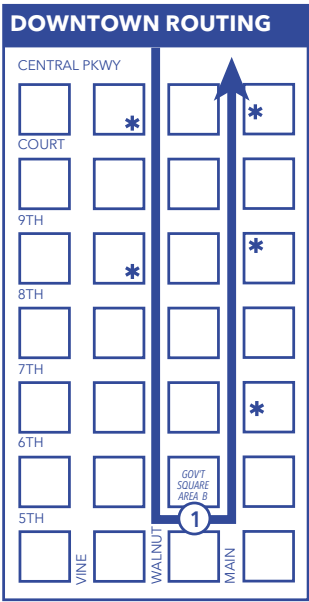

LEGEND

- Route 17
- Time Point
- Layover Point
- Downtown Bus Stop
- Connecting Route