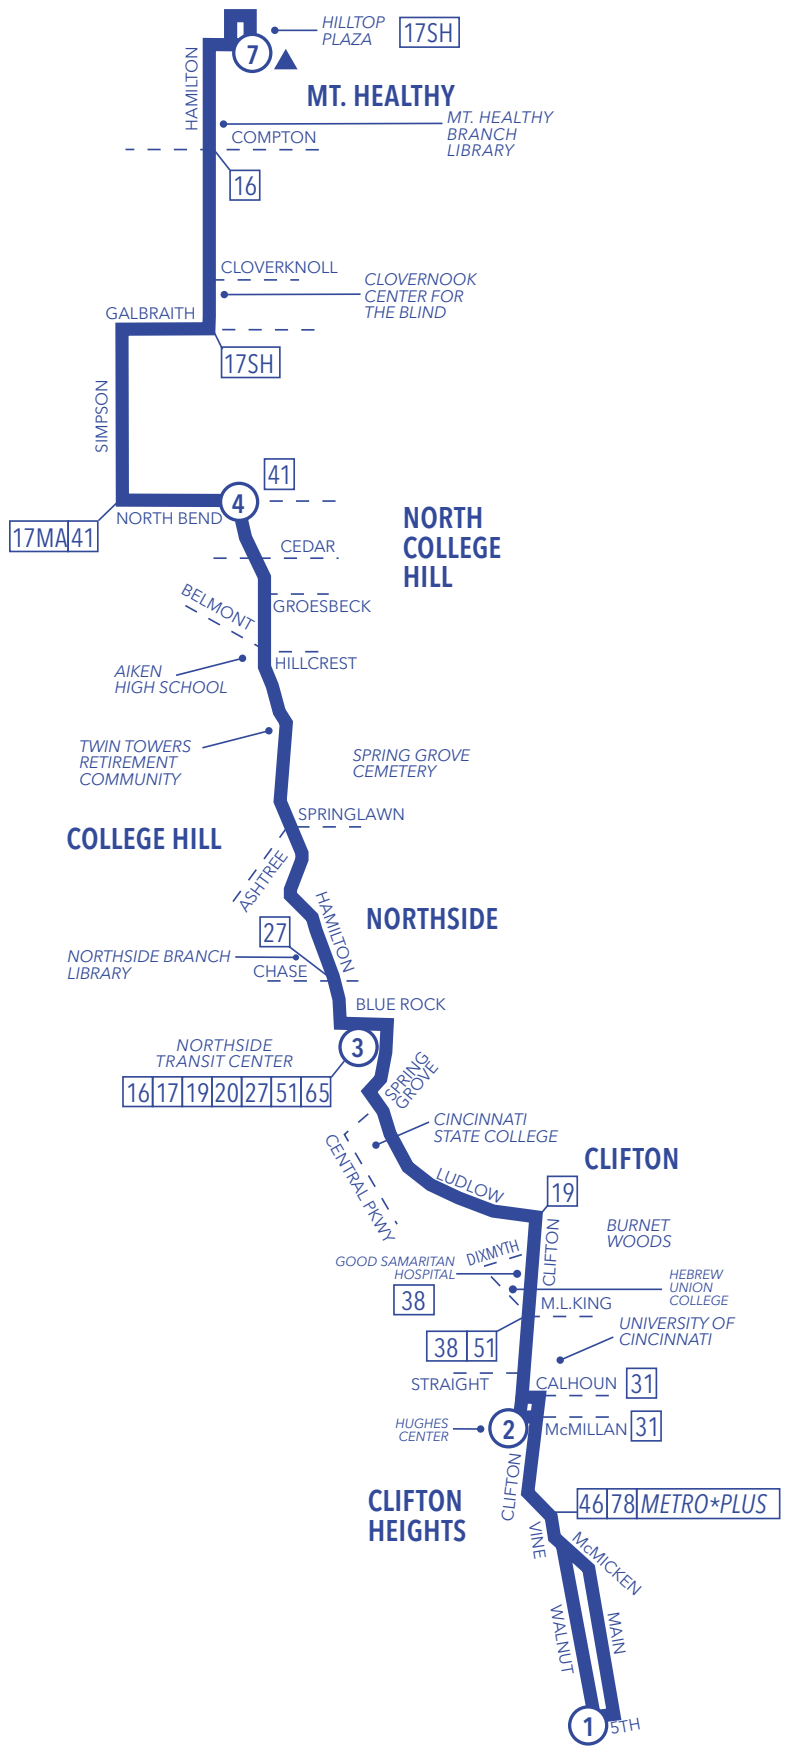

17 Seven Hills

LEGEND

- Route 17
- Time Point
- Layover Point
- Downtown Bus Stop
- Connecting Route

17 Mt. Healthy

17 Mt. Airy