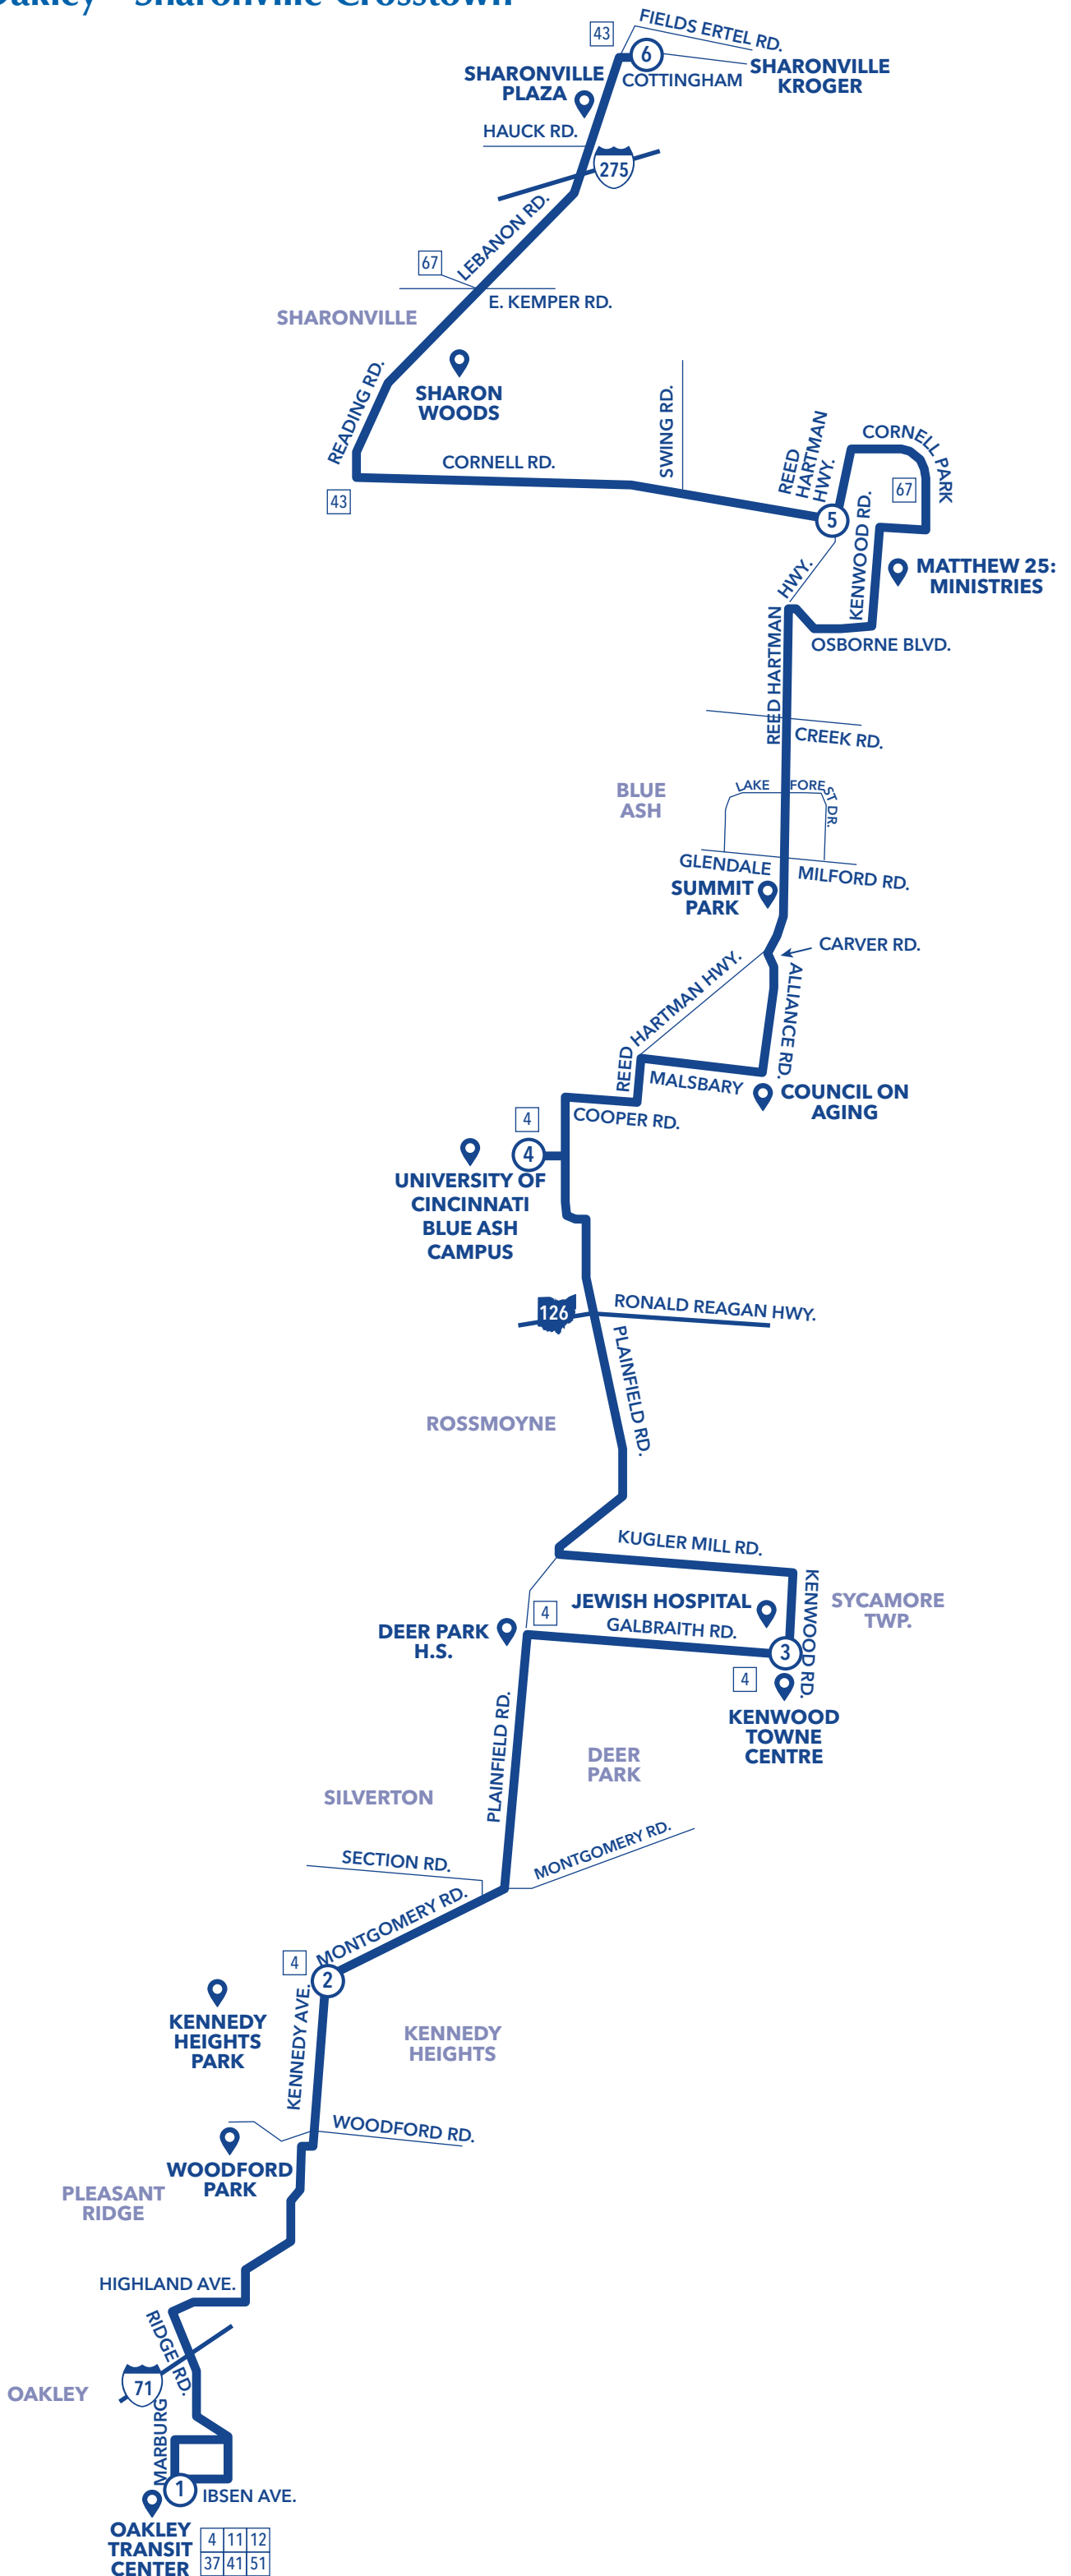

OAKLEY TRANSIT CENTER	4	11	12
	37	41	51