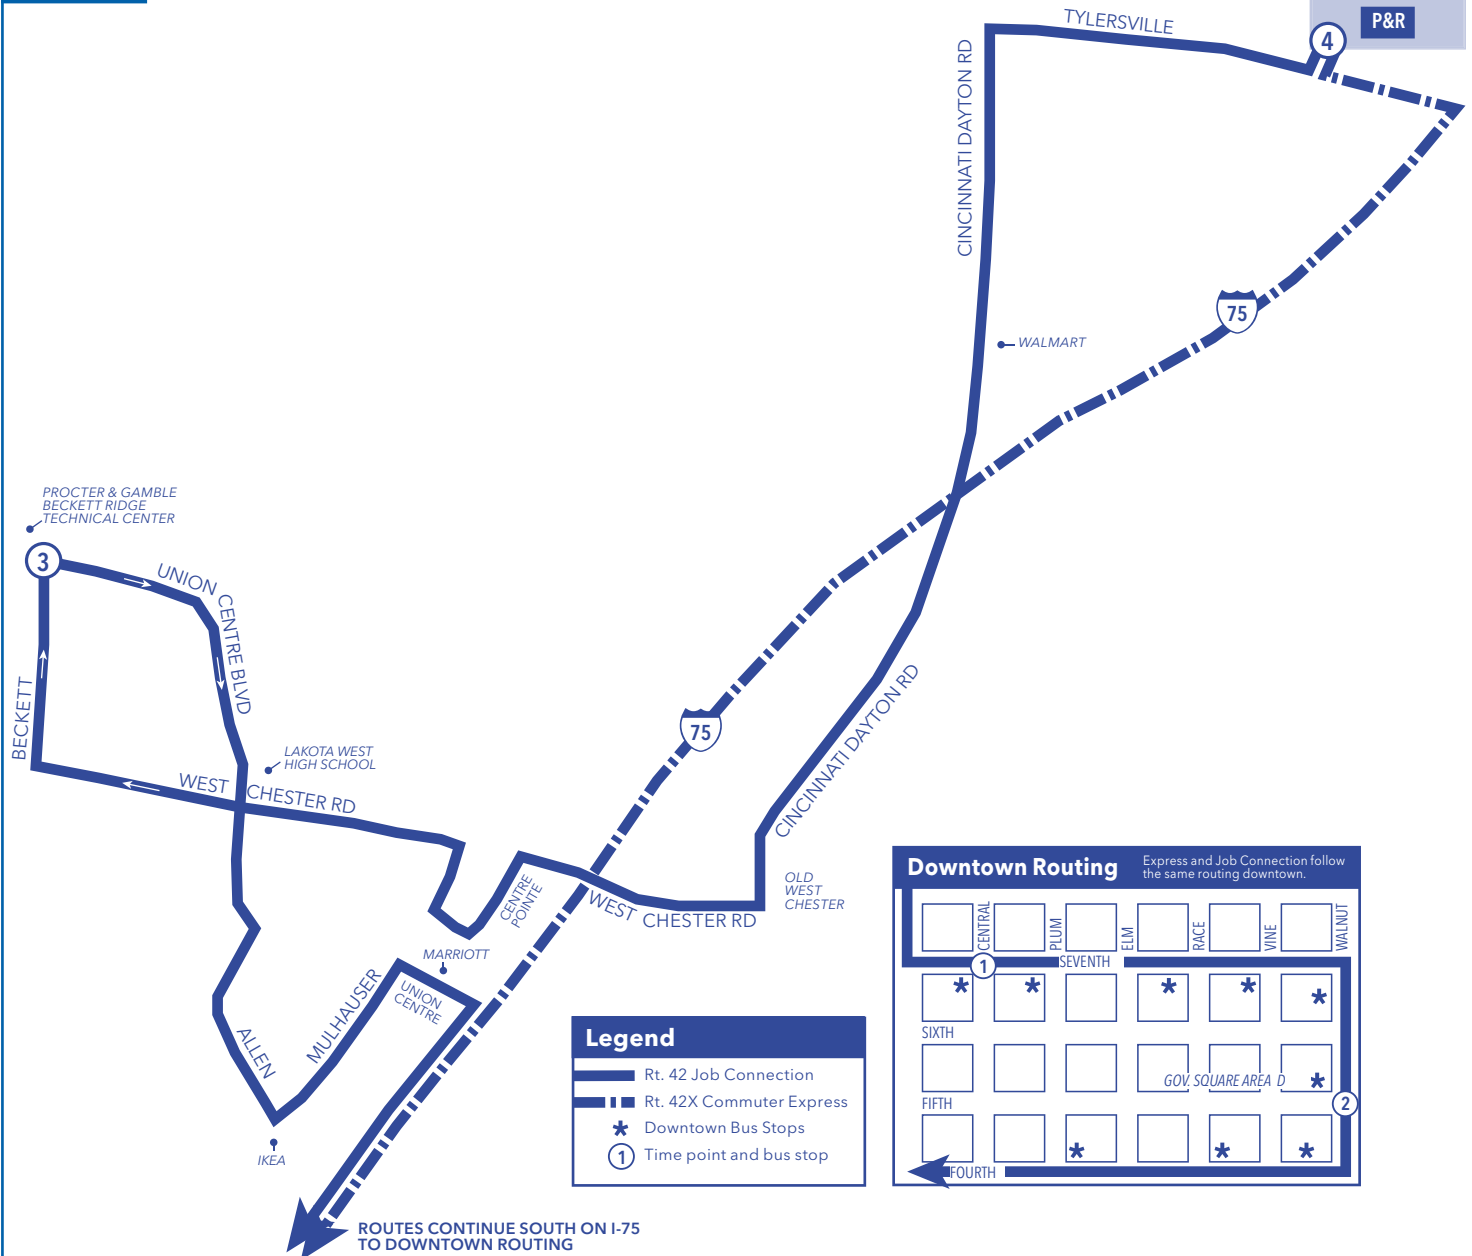

42X 42

West Chester Suburban Express West Chester Job Connection

Meijer Park & Ride (7390 Tylersville Rd.)
Park in the northwest parking lot alongside
the Garden Store at Meijer.

MEIJER
7390 Tylersville Rd.
P&R

Legend

- Rt. 42 Job Connection
- Rt. 42X Commuter Express
- Downtown Bus Stops
- Time point and bus stop

Downtown Routing Express and Job Connection follow the same routing downtown.

	CENTRAL	PLUM	ELM	RACE	VINE	WALNUT
	SEVENTH					
	*	*		*	*	*
	SIXTH					
				GOV. SQUARE AREA D		*
	FIFTH					
			*		*	*
	FOURTH					

ROUTES CONTINUE SOUTH ON I-75
TO DOWNTOWN ROUTING