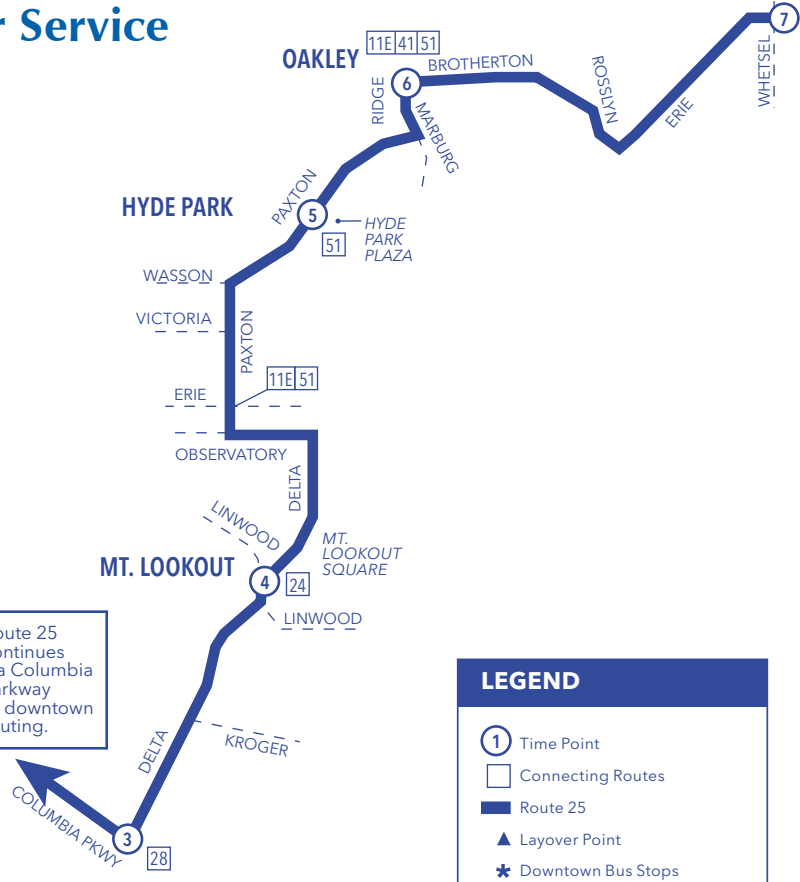

## From Hyde Park / Mt. Lookout / To Downtown

	7	6	5	4	3	2	1
	On Erie Ave. at Whetsel	On Brotherton at Ridge Rd.	On Paxton Rd at Hyde Park Plaza	On Delta Ave. at Linwood	On Delta Ave. at Columbia Pkwy.	Gov. Square Area D Walnut at Fifth	On Reading Rd. at Pendleton
AM	6:56	7:03	7:06	7:13	7:16	7:28	G7:34
	7:54	8:01	8:04	8:12	8:15	8:27	G8:33

## From Downtown / To Mt. Lookout / To Hyde Park

	1	2	3	4	5	6	7
	On Reading Rd. at Pendleton	Gov. Square Area E On Fifth between Walnut & Main	On Delta Ave. at Columbia Pkwy.	On Delta Ave. at Linwood	On Paxton Rd at Hyde Park Plaza	On Brotherton at Ridge Rd.	On Erie Ave. at Whetsel
PM	4:39	4:50	5:01	5:05	5:12	5:15	G5:22
	5:08	5:20	5:30	5:34	5:40	5:43	G5:50

# 25 Mt. Lookout Commuter Service

Route 25 continues via Columbia Parkway to downtown routing.

### LEGEND

- Time Point
- Connecting Routes
- Route 25
- Layover Point
- Downtown Bus Stops