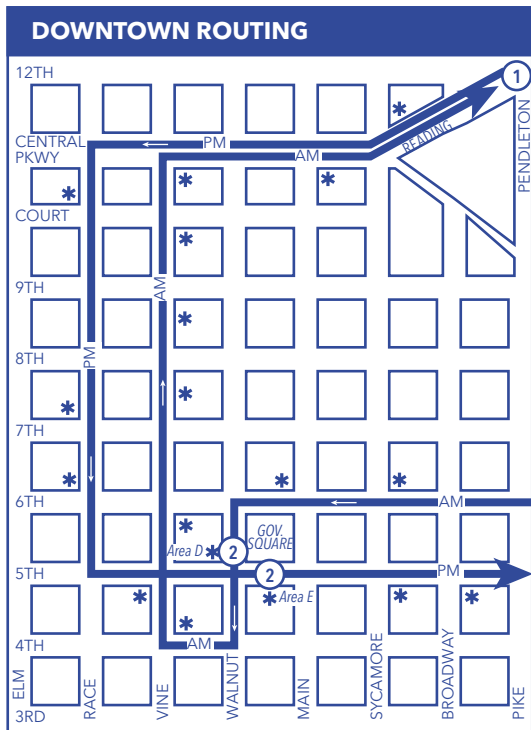

25 Monday through Friday

All trips accessible

New printed schedules will not be issued if trips are adjusted by five minutes or less. Please visit www.go-metro.com for the most up-to-date schedule.

From Hyde Park / Mt. Lookout / To Downtown

	7	6	5	4	3	2	1
	On Erie Ave. at Whetsel	On Brotherton at Ridge Rd.	On Paxton Rd at Hyde Park Plaza	On Delta Ave. at Linwood	On Delta Ave. at Columbia Pkwy.	Gov. Square Area D Walnut at Fifth	On Reading Rd. at Pendleton
AM	6:56	7:03	7:06	7:13	7:16	7:28	G7:34
	7:54	8:01	8:04	8:12	8:15	8:27	G8:33

From Downtown / To Mt. Lookout / To Hyde Park

	1	2	3	4	5	6	7
	On Reading Rd. at Pendleton	Gov. Square Area E On Fifth between Walnut & Main	On Delta Ave. at Columbia Pkwy.	On Delta Ave. at Linwood	On Paxton Rd at Hyde Park Plaza	On Brotherton at Ridge Rd.	On Erie Ave. at Whetsel
PM	4:39	4:50	5:01	5:05	5:12	5:15	G5:22
	5:08	5:20	5:30	5:34	5:40	5:43	G5:50

All trips are accessible with a wheelchair lift or ramp for people with disabilities.

G - Garage trip: to or from Bond Hill Garage at 4700 Paddock

25 Mt. Lookout Commuter Service

Route 25 continues via Columbia Parkway to downtown routing.