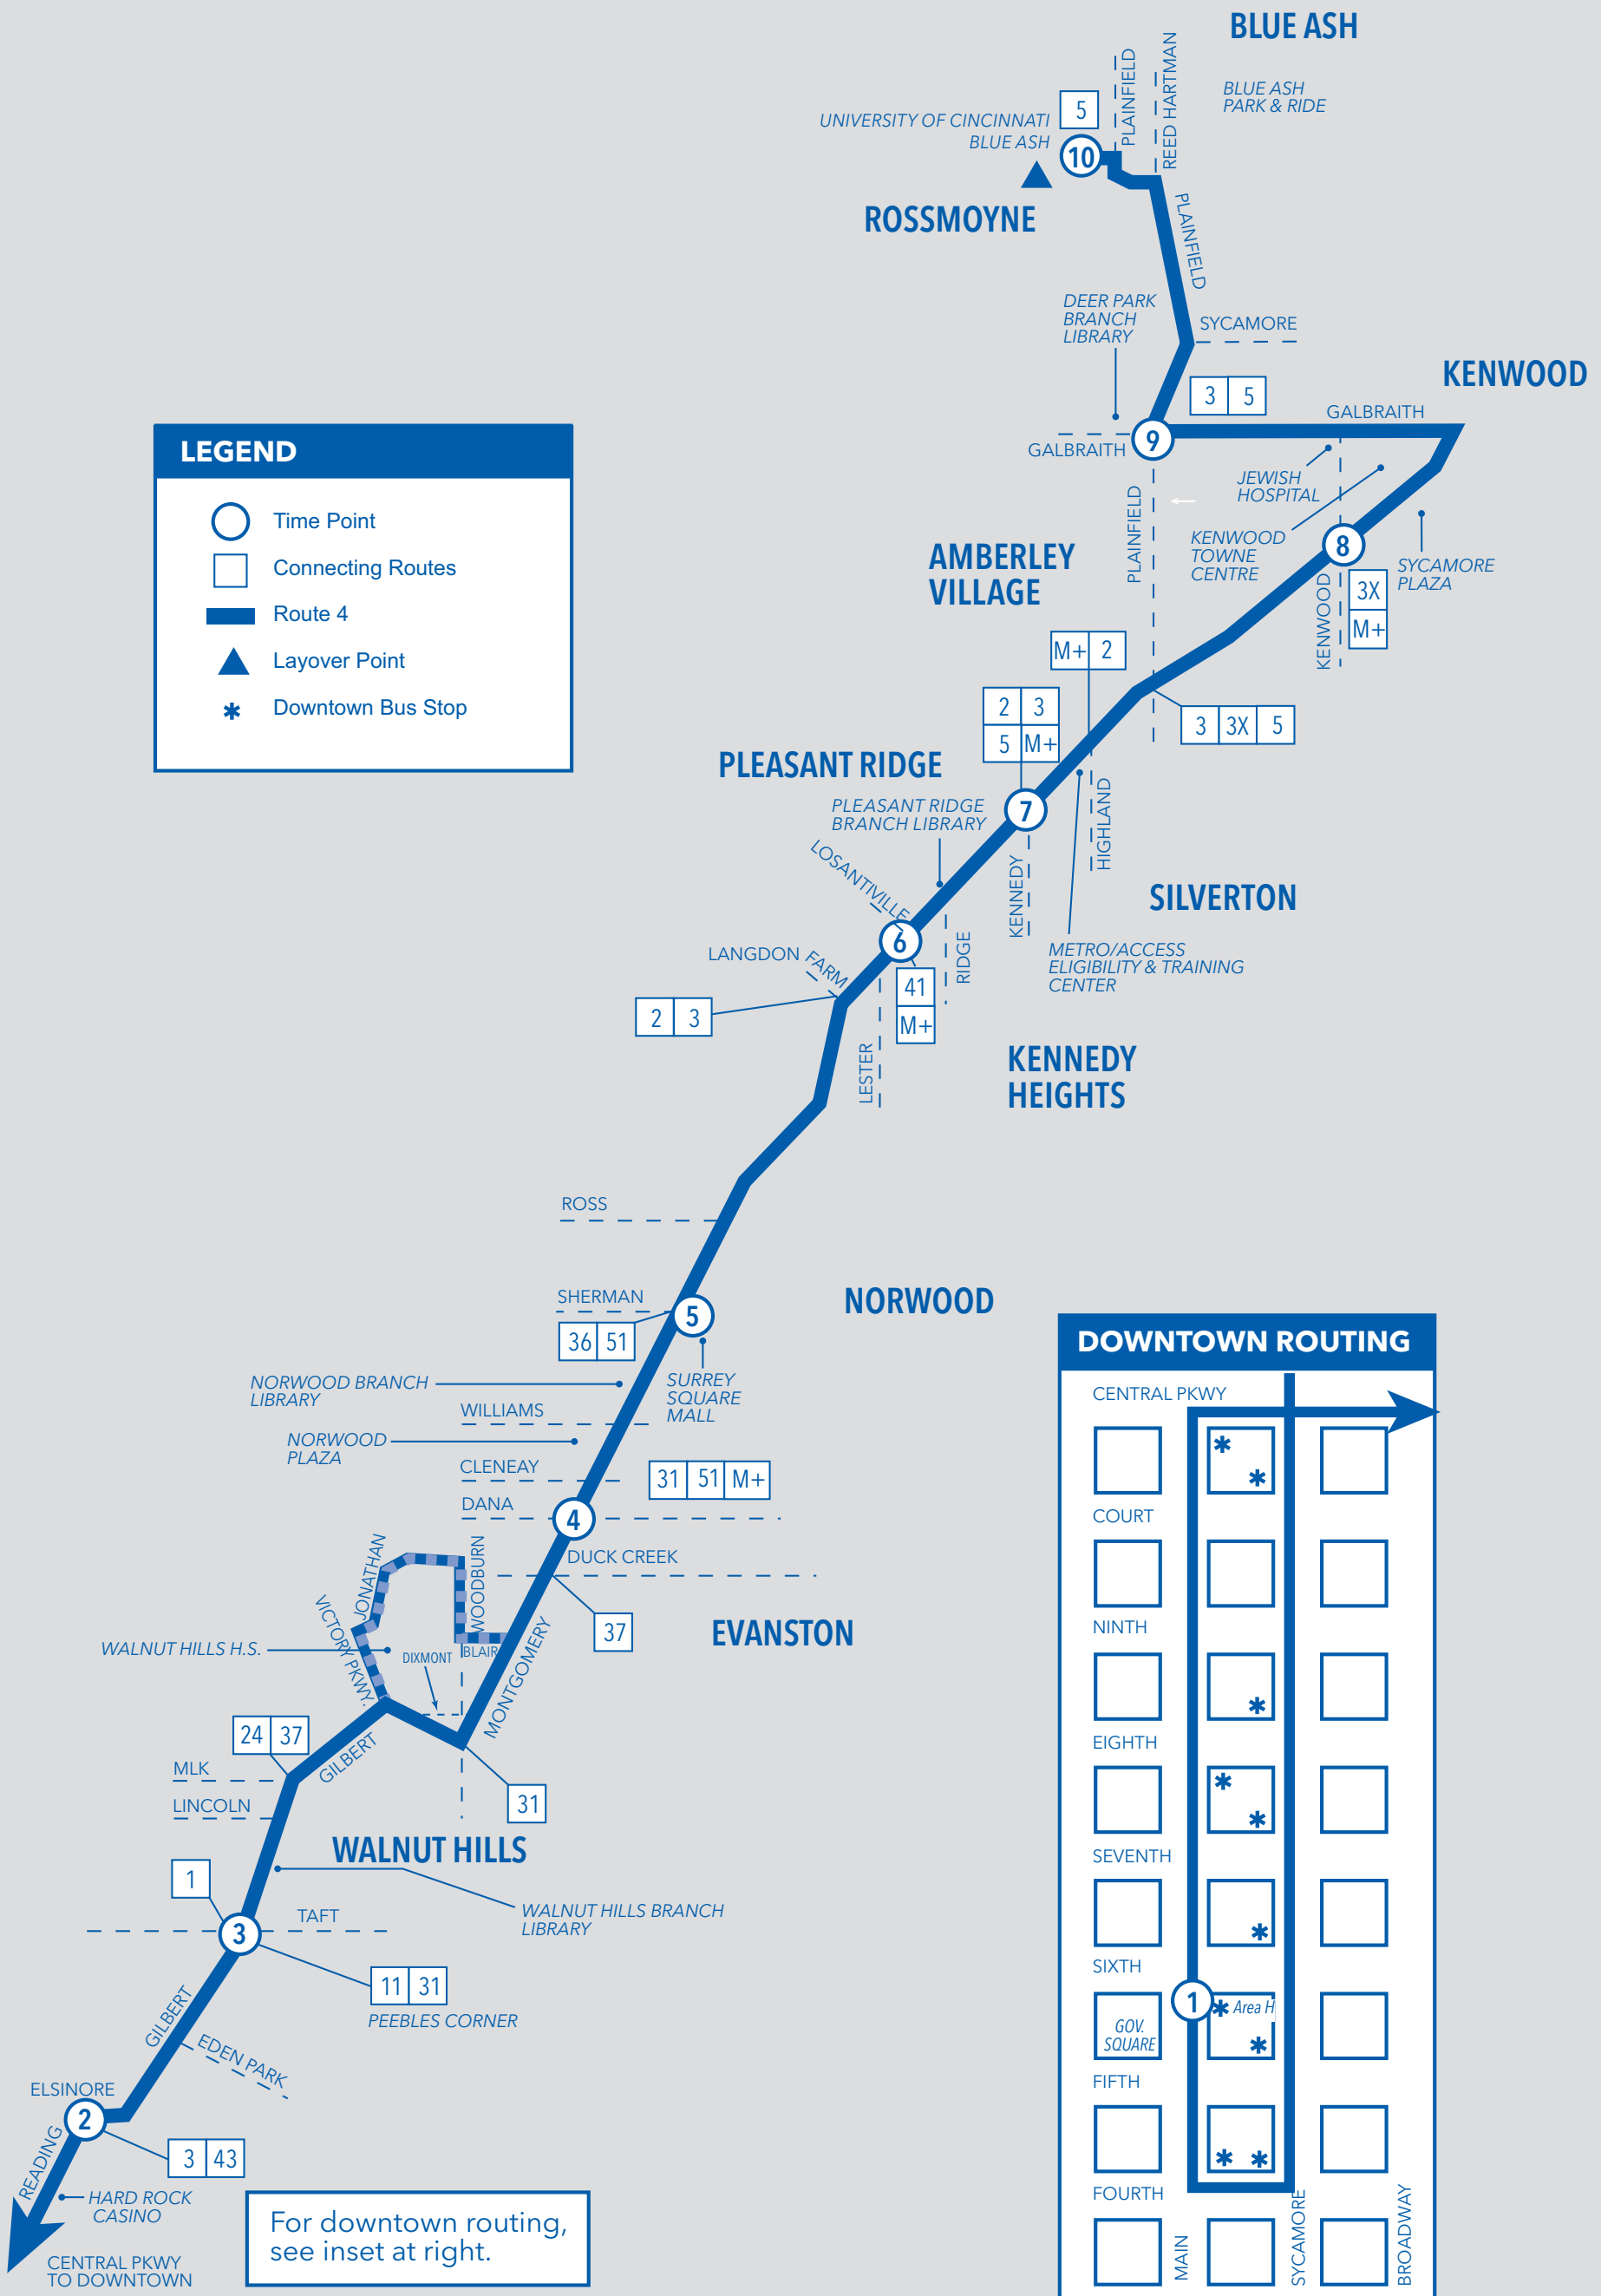

# 4 Kenwood - Blue Ash

**LEGEND**

- Time Point
- Connecting Routes
- ▬ Route 4
- ▲ Layover Point
- \* Downtown Bus Stop

For downtown routing, see inset at right.