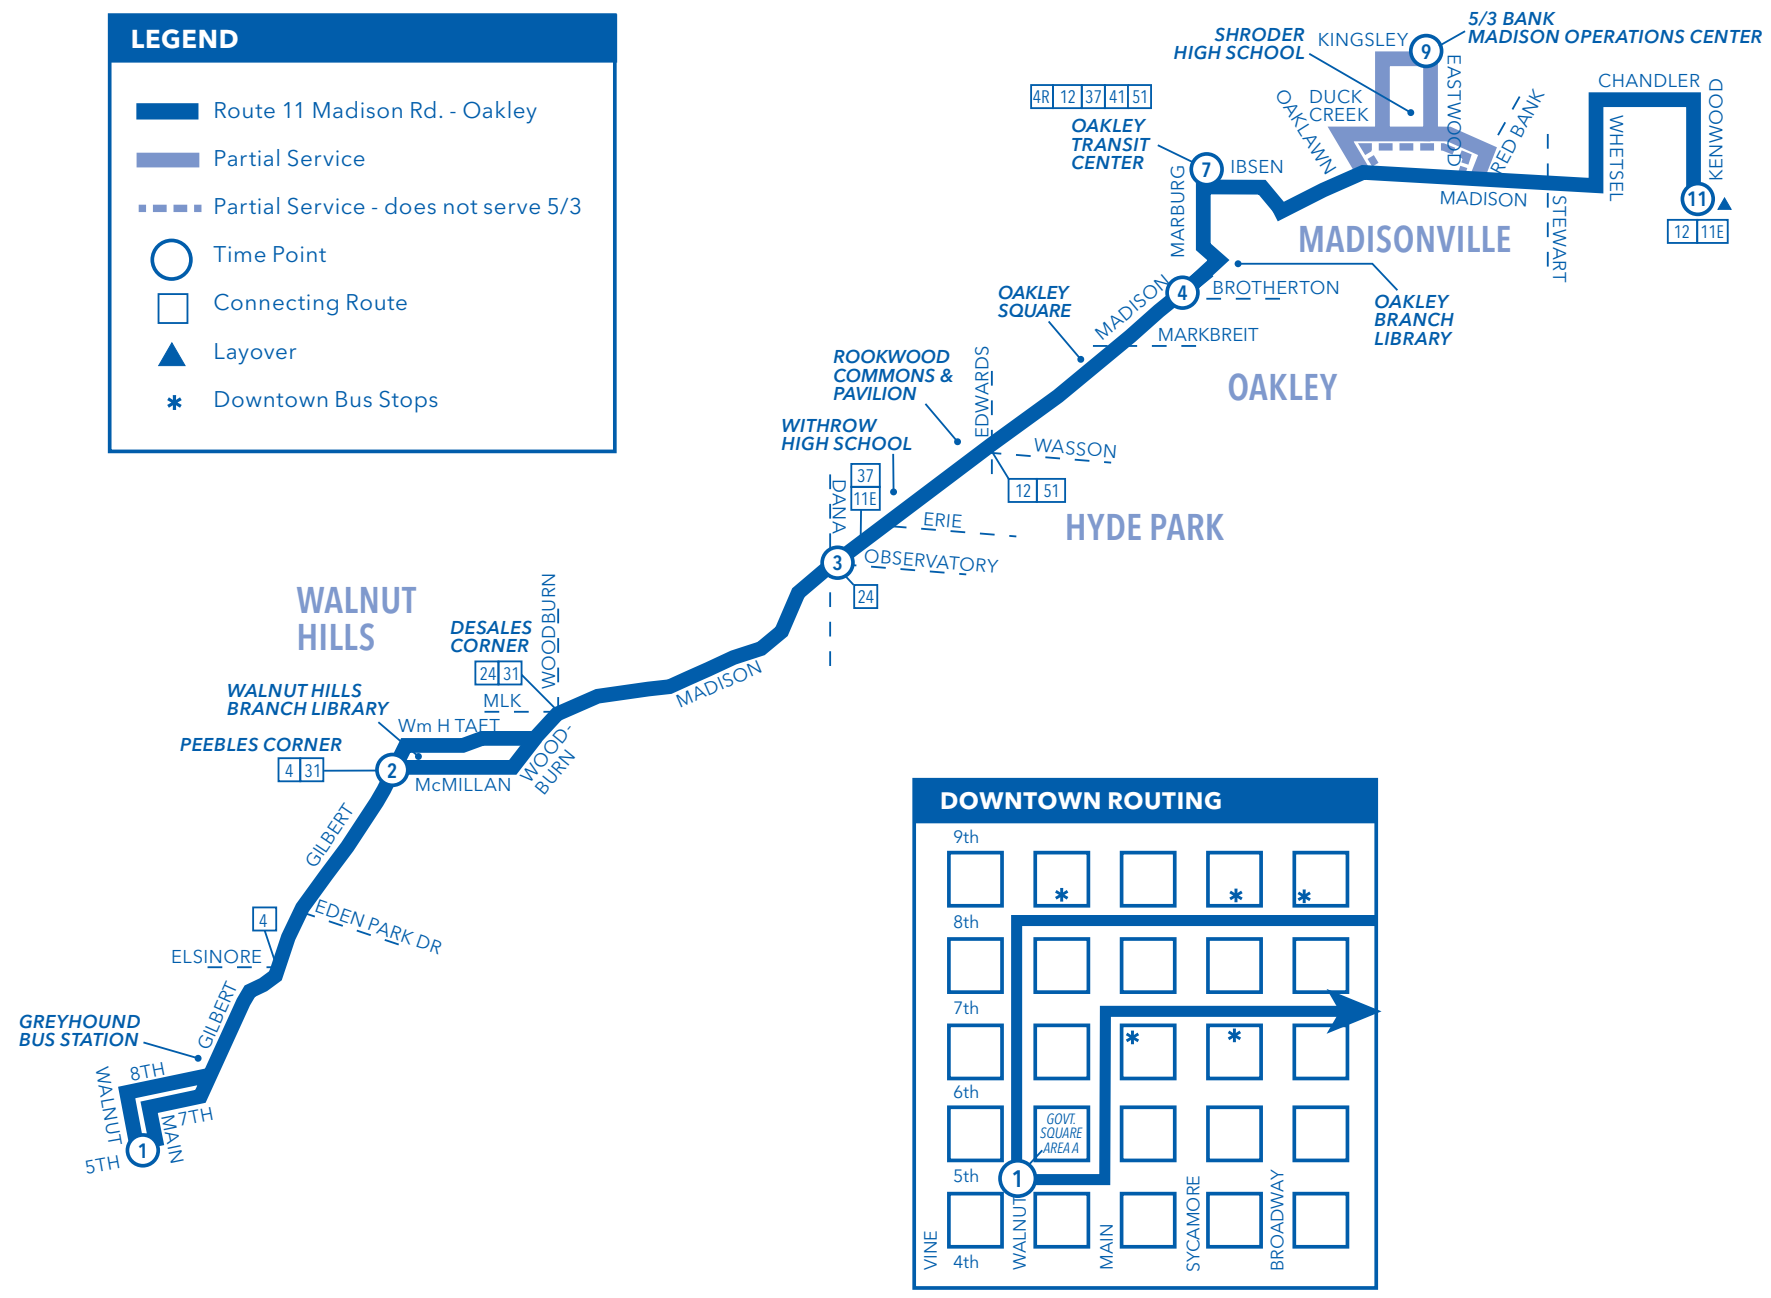

NOTES
ERIE - Erie Ave. - Hyde Park trips
Mad - Madison Rd. - Oakley trips
 G - Garage trip: to or from Bond Hill Division, 4700 Paddock Rd.

11 Sundays and Holidays

All trips accessible

Metro operates on Sunday/Holiday schedule:
New Year's Day, Memorial Day, Independence Day,
Labor Day, Thanksgiving, Christmas.

NOTES

ERIE - Erie Ave. - Hyde Park trips
 Mad - Madison Rd. - Oakley trips
 G - Garage trip: to or from Bond Hill Division, 4700 Paddock Rd.

11 Erie Ave. – Hyde Park

LEGEND

- Route 11 Erie Ave.-Hyde Park
- Time Point
- Connecting Route
- Layover
- Downtown Bus Stops

11 Madison Rd. – Oakley

LEGEND

- Route 11 Madison Rd. - Oakley
- Partial Service
- Partial Service - does not serve 5/3
- Time Point
- Connecting Route
- Layover
- Downtown Bus Stops

11

11 Madison Rd. – Oakley 11 Erie Ave. – Hyde Park

Seven days a week

Serving:

5/3 Bank Madison Operations Center, Brotherton Rd., Clark Montessori, DeSales Corner, Downtown, Greyhound Bus Station, Hyde Park, Hyde Park Square, Madison Place, Madisonville, Mariemont, Oakley, Oakley Transit Center, O'Bryonville, Peebles Corner, Shroder High School, Walnut Hills, Withrow High School