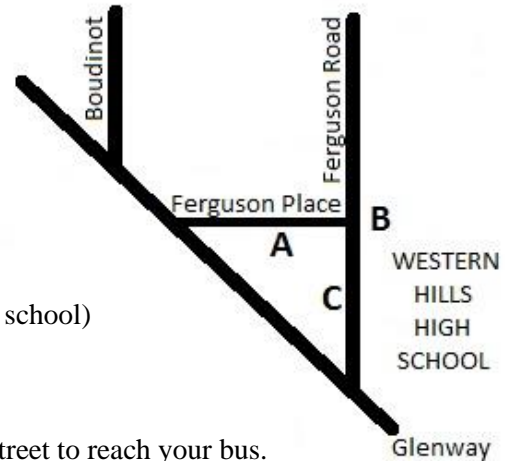

Western Hills High School

PM Lineup Instructions

Buses leaving Western Hills High School will line up in three locations around the school:

- Area A:** on **Ferguson Place Eastbound** (next to baseball field)
- Area B:** on **Ferguson Road Northbound** (in front of school)
- Area C:** on **Ferguson Road Southbound** (across the street from school)

Buses will depart promptly at **2:25PM**.

Please be careful and use marked crosswalks when crossing the street to reach your bus. The order in which buses will line up is as follows:

Area A: Ferguson Place

- 1 3311 Ferguson - College Hill - Daly #1
- 2 3311 Ferguson - College Hill - Daly #2
- 3 3312 Ferguson - Colerain - College Hill #1
- 4 3312 Ferguson - Colerain - College Hill #2
- 5 3313 Ferguson - Winton Terrace #1
- 6 3313 Ferguson - Winton Terrace #2
- 7 3331 Ferguson - Robb Ave. - Cheviot #1
- 8 3331 Ferguson - Robb Ave. - Cheviot #2
- 9 3333 Ferguson - Cheviot

Area C: Ferguson (Southbound)

- 1 3338 Ferguson - Glenway #1
- 2 3338 Ferguson - Glenway #2
- 3 3341 Ferguson - Walnut Hills - Evanston
- 4 3351 Ferguson - Price Hill #1
- 5 3351 Ferguson - Price Hill #2
- 6 3352 Ferguson - Warsaw - Lower Price Hill #1
- 7 3352 Ferguson - Warsaw - Lower Price Hill #2
- 8 3352 Ferguson - Warsaw - Lower Price Hill #3
- 9 3371 Ferguson - Silverton - Bond Hill