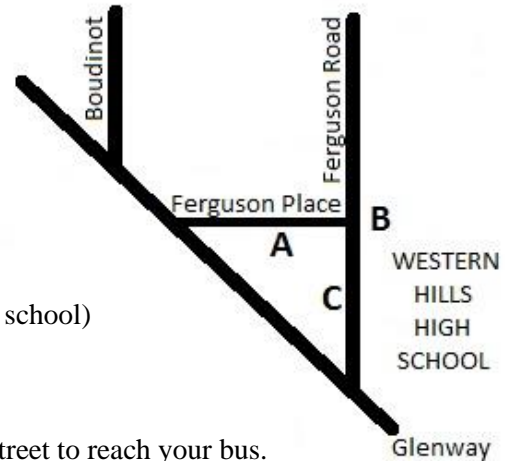

Western Hills High School

PM Lineup Instructions

Buses leaving Western Hills High School will line up in three locations around the school:

- Area A:** on **Ferguson Place Eastbound** (next to baseball field)
- Area B:** on **Ferguson Road Northbound** (in front of school)
- Area C:** on **Ferguson Road Southbound** (across the street from school)

Buses will depart promptly at **3:15PM**.

Please be careful and use marked crosswalks when crossing the street to reach your bus. The order in which buses will line up is as follows:

Area A: Ferguson Place

- 1 3311 Ferguson - College Hill - Daly #1
- 2 3311 Ferguson - College Hill - Daly #2
- 3 3312 Ferguson - Colerain - College Hill #1
- 4 3312 Ferguson - Colerain - College Hill #2
- 5 3313 Ferguson - Winton Terrace #1
- 6 3313 Ferguson - Winton Terrace #2
- 7 3331 Ferguson - Robb Ave. - Cheviot #1
- 8 3331 Ferguson - Robb Ave. - Cheviot #2
- 9 3333 Ferguson - Cheviot

Area C: Ferguson (Southbound)

- 1 3338 Ferguson - Glenway #1
- 2 3338 Ferguson - Glenway #2
- 3 3341 Ferguson - Walnut Hills - Evanston
- 4 3351 Ferguson - Price Hill #1
- 5 3351 Ferguson - Price Hill #2
- 6 3352 Ferguson - Warsaw - Lower Price Hill #1
- 7 3352 Ferguson - Warsaw - Lower Price Hill #2
- 8 3352 Ferguson - Warsaw - Lower Price Hill #3
- 9 3371 Ferguson - Silverton - Bond Hill