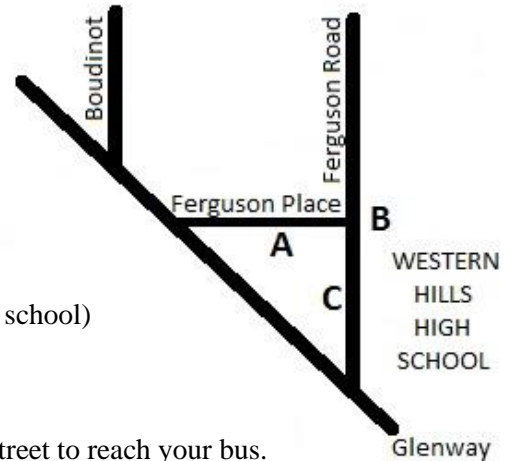

### PM Lineup Instructions

Buses leaving Western Hills High School will line up in three locations around the school:

**Area A:** on **Ferguson Place Eastbound** (next to baseball field)

**Area B:** on **Ferguson Road Northbound** (in front of school)

**Area C:** on **Ferguson Road Southbound** (across the street from school)

Buses will depart promptly at **3:15PM**.

Please be careful and use marked crosswalks when crossing the street to reach your bus. The order in which buses will line up is as follows:

### Area A: Ferguson Place

- 1 3311 Ferguson - College Hill - Daly #1
- 2 3311 Ferguson - College Hill - Daly #2
- 3 3312 Ferguson - Colerain - College Hill #1
- 4 3312 Ferguson - Colerain - College Hill #2
- 5 3313 Ferguson - Winton Terrace #1
- 6 3313 Ferguson - Winton Terrace #2
- 7 3331 Ferguson - Robb Ave. - Cheviot #1
- 8 3331 Ferguson - Robb Ave. - Cheviot #2
- 9 3333 Ferguson - Cheviot

### Area C: Ferguson (Southbound)

- 1 3338 Ferguson - Glenway #1
- 2 3338 Ferguson - Glenway #2
- 3 3341 Ferguson - Walnut Hills - Evanston
- 4 3351 Ferguson - Price Hill #1
- 5 3351 Ferguson - Price Hill #2
- 6 3352 Ferguson - Warsaw - Lower Price Hill #1
- 7 3352 Ferguson - Warsaw - Lower Price Hill #2
- 8 3352 Ferguson - Warsaw - Lower Price Hill #3
- 9 3371 Ferguson - Silverton - Bond Hill