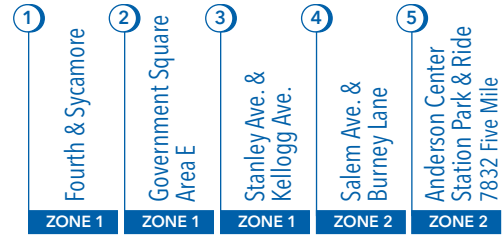

81X ^{9/25} Monday through Friday

All trips accessible

New printed schedules will not be issued if trips are adjusted by five minutes or less. Please visit www.go-metro.com for the most up-to-date schedule.

From Anderson Towne Center / To Downtown

AM

6:36	6:47	6:59	G7:15
7:32	7:40	7:52	G8:10

From Downtown / To Anderson Towne Center

PM

4:09	4:15	4:26	4:37	G4:45
5:09	5:15	5:28	5:40	G5:48

NOTES

All trips are accessible with a wheelchair lift or ramp for people with disabilities.

G - Bus returns to garage at Bank & Dalton Sts.

NOTES

This is a pay-as-you-leave route; please pay fare when exiting the bus on outbound P.M. trips only.

81X Mt. Washington Express