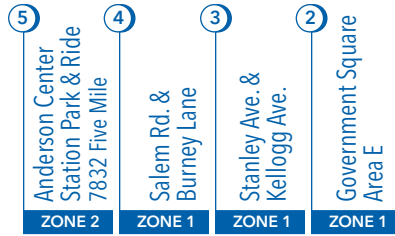

81X ^{9/25} Monday through Friday

All trips accessible

New printed schedules will not be issued if trips are adjusted by five minutes or less. Please visit www.go-metro.com for the most up-to-date schedule.

From Anderson Towne Center / To Downtown

AM

6:36	6:47	6:59	G7:15
7:32	7:40	7:52	G8:10

From Downtown / To Anderson Towne Center

PM

4:09	4:15	4:26	4:37	G4:45
5:09	5:15	5:28	5:40	G5:48

NOTES

All trips are accessible with a wheelchair lift or ramp for people with disabilities.

G - Bus returns to garage at Bank & Dalton Sts.

NOTES

This is a pay-as-you-leave route; please pay fare when exiting the bus on outbound P.M. trips only.

81X Mt. Washington Express