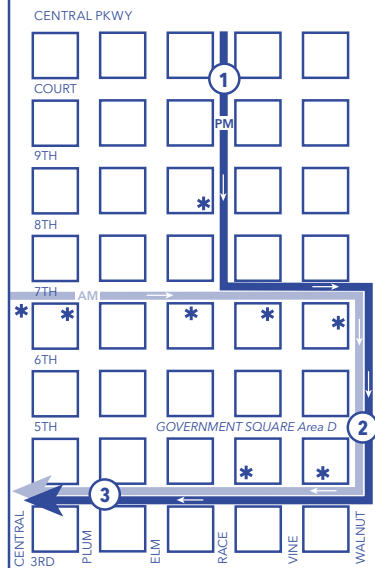

LEGEND

- ① Time Point and bus stop
- Connecting Routes
- Route 74X
- ▲ Layover Point
- Downtown Bus Stops

New printed schedules will not be issued if trips are adjusted by five minutes or less. Please visit www.go-metro.com for the most up-to-date schedule.