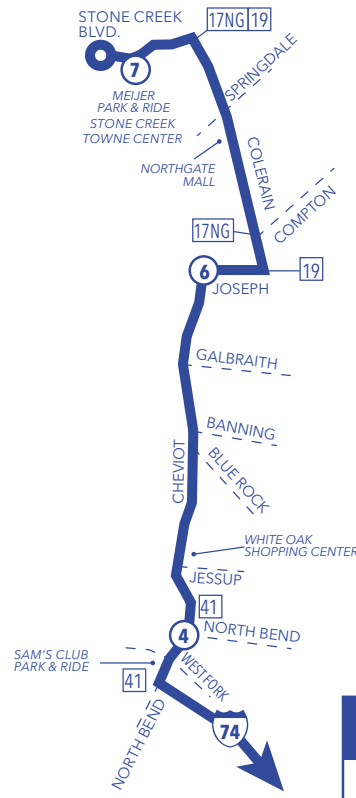

74X Monday through Friday

From Northgate / To Downtown

	⑦ Meijer Park & Ride at Stone Creek Towne Center	⑥ On Joseph Rd. at Cheviot Rd.	⑤ On Colerain Ave. at Banning	④ On Cheviot Rd. at North Bend	② Gov. Square Area D On Walnut St. at 5th	③ On Fourth St. at Plum St.
AM	5:57	—	6:09	6:17	6:35	A6:38
	6:18	6:28	—	6:37	6:55	A6:58
	6:37	—	6:49	6:57	7:15	A7:18
	7:01	7:11	—	7:20	7:40	G7:43
	7:20	—	7:32	7:40	8:00	G8:03
	7:48	7:58	—	8:07	8:25	G8:28
	8:13	—	8:24	8:32	8:50	G8:53

From Downtown / To Northgate

	① On Race St. at Court St.	② Gov. Square Area D On Walnut St. at 5th	⑤ On Colerain Ave. at Banning	⑥ On Joseph Rd. at Cheviot Rd.	⑦ Meijer Park & Ride at Stone Creek Towne Center
PM	3:11	3:15	3:37	—	B3:53
	3:51	3:55	—	4:20	B4:32
	4:21	4:25	4:50	—	B5:07
	4:46	4:50	—	5:15	G5:28
	5:06	5:10	5:35	—	G5:52
	5:26	5:30	—	5:55	G6:07
	5:46	5:50	6:12	—	G6:30

All trips are accessible with a wheelchair lift or ramp for people with disabilities.

A - Deadheads to Meijer Park & Ride.
B - Deadheads to Race & Court.
G - Garage trip: to or from Queensgate garage at Bank and Dalton.

This is a pay-as-you-leave route; please pay fare when exiting the bus on outbound P.M. trips only.

NOTES

74X Colerain Express

Express route continues via I-74 to I-75 to downtown routing.