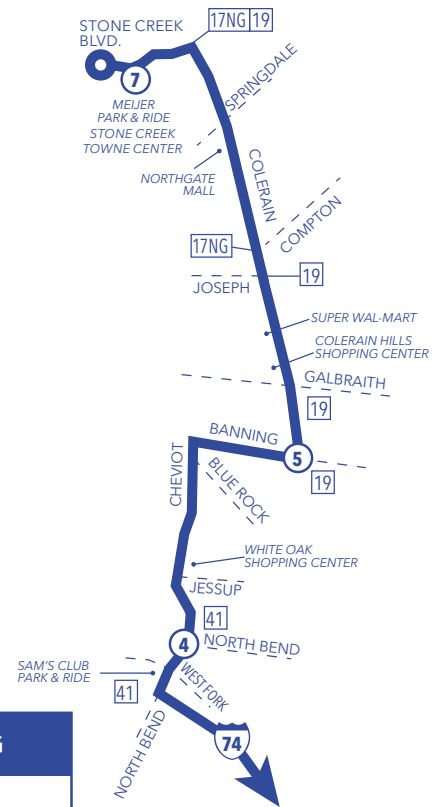

From Northgate / To Downtown

	⑦ Meijer Park & Ride at Stone Creek Towne Center	⑥ On Joseph Rd. at Cheviot Rd.	⑤ On Colerain Ave. at Banning	④ On Cheviot Rd. at North Bend	② Gov. Square Area D On Walnut St. at 5th	③ On Fourth St. at Plum St.
AM	5:57	—	6:09	6:17	6:35	A6:38
	6:18	6:28	—	6:37	6:55	A6:58
	6:37	—	6:49	6:57	7:15	A7:18
	7:01	7:11	—	7:20	7:40	G7:43
	7:20	—	7:32	7:40	8:00	G8:03
	7:48	7:58	—	8:07	8:25	G8:28
	8:13	—	8:24	8:32	8:50	G8:53

From Downtown / To Northgate

	① On Race St. at Court St.	② Gov. Square Area D On Walnut St. at 5th	⑤ On Colerain Ave. at Banning	⑥ On Joseph Rd. at Cheviot Rd.	⑦ Meijer Park & Ride at Stone Creek Towne Center
PM	3:11	3:15	3:37	—	B3:53
	3:51	3:55	—	4:20	B4:32
	4:21	4:25	4:50	—	B5:07
	4:46	4:50	—	5:15	G5:28
	5:06	5:10	5:35	—	G5:52
	5:26	5:30	—	5:55	G6:07
	5:46	5:50	6:12	—	G6:30

This is a pay-as-you-leave route; please pay fare when exiting the bus on outbound P.M. trips only.

NOTES

74X Colerain Express

Express route continues via I-74 to I-75 to downtown routing.

74X Colerain Express via Banning

Express route continues via I-74 to I-75 to downtown routing.

DOWNTOWN ROUTING

LEGEND

- ① Time Point and bus stop
- Connecting Routes
- Route 74X
- ▲ Layover Point
- * Downtown Bus Stops

New printed schedules will not be issued if trips are adjusted by five minutes or less. Please visit www.go-metro.com for the most up-to-date schedule.