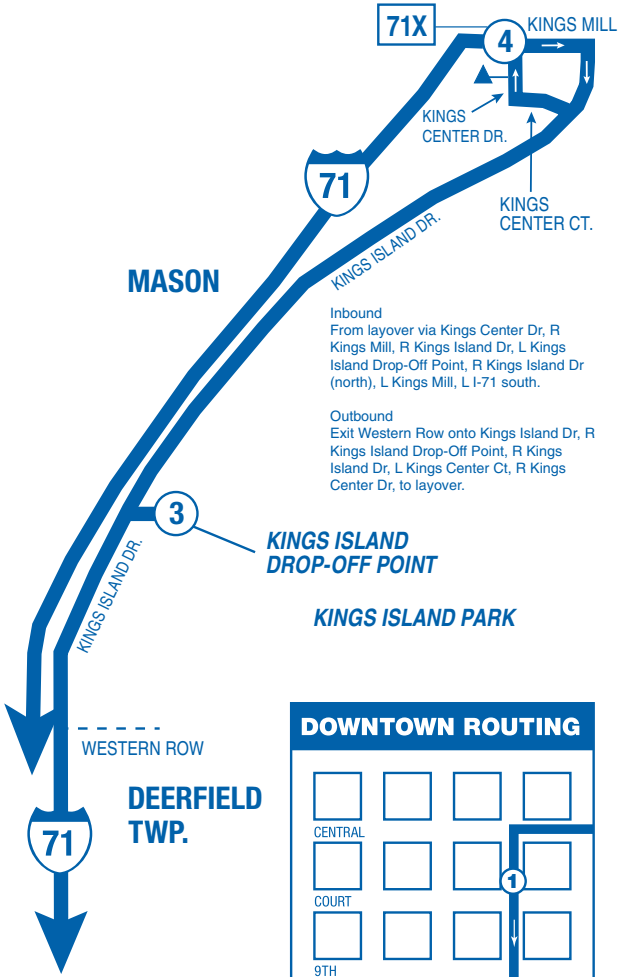

PM

From Downtown / To Kings Island – Kings Mill

1	2	3	4
Sycamore St. & Court St.	Government Square Area E	Kings Island Drop Off Point	Kings Mill
8:04	8:10	8:39	G8:42
9:45	9:50	10:19	G10:22
1:45	1:50	2:19	2:22
5:15	5:20	5:49	5:53
NOTE E	6:50	7:18	7:21
NOTE E	8:25	8:53	8:56
NOTE E	9:45	10:16	10:19
NOTE E	11:10	11:40	11:43

AM

PM

All trips are accessible with a wheelchair lift or ramp for people with disabilities.

NOTES

NOTE E – Board at Government Square Area E.

New printed schedules will not be issued if trips are adjusted by five minutes or less. Please visit www.go-metro.com for the most up-to-date schedule.

EFFECTIVE JUNE 28, 2020

Inbound
 From layover via Kings Center Dr, R Kings Mill, R Kings Island Dr, L Kings Island Drop-Off Point, R Kings Island Dr (north), L Kings Mill, L I-71 south.

Outbound
 Exit Western Row onto Kings Island Dr, R Kings Island Drop-Off Point, R Kings Island Dr, L Kings Center Ct, R Kings Center Dr, to layover.

KINGS ISLAND DROP-OFF POINT

KINGS ISLAND PARK

Route continues on I-71 South exiting at Reading Rd. to downtown routing.

LEGEND

- Rt. 72 Kings Island Direct
- Time Point
- Layover Point
- Downtown Bus Stop