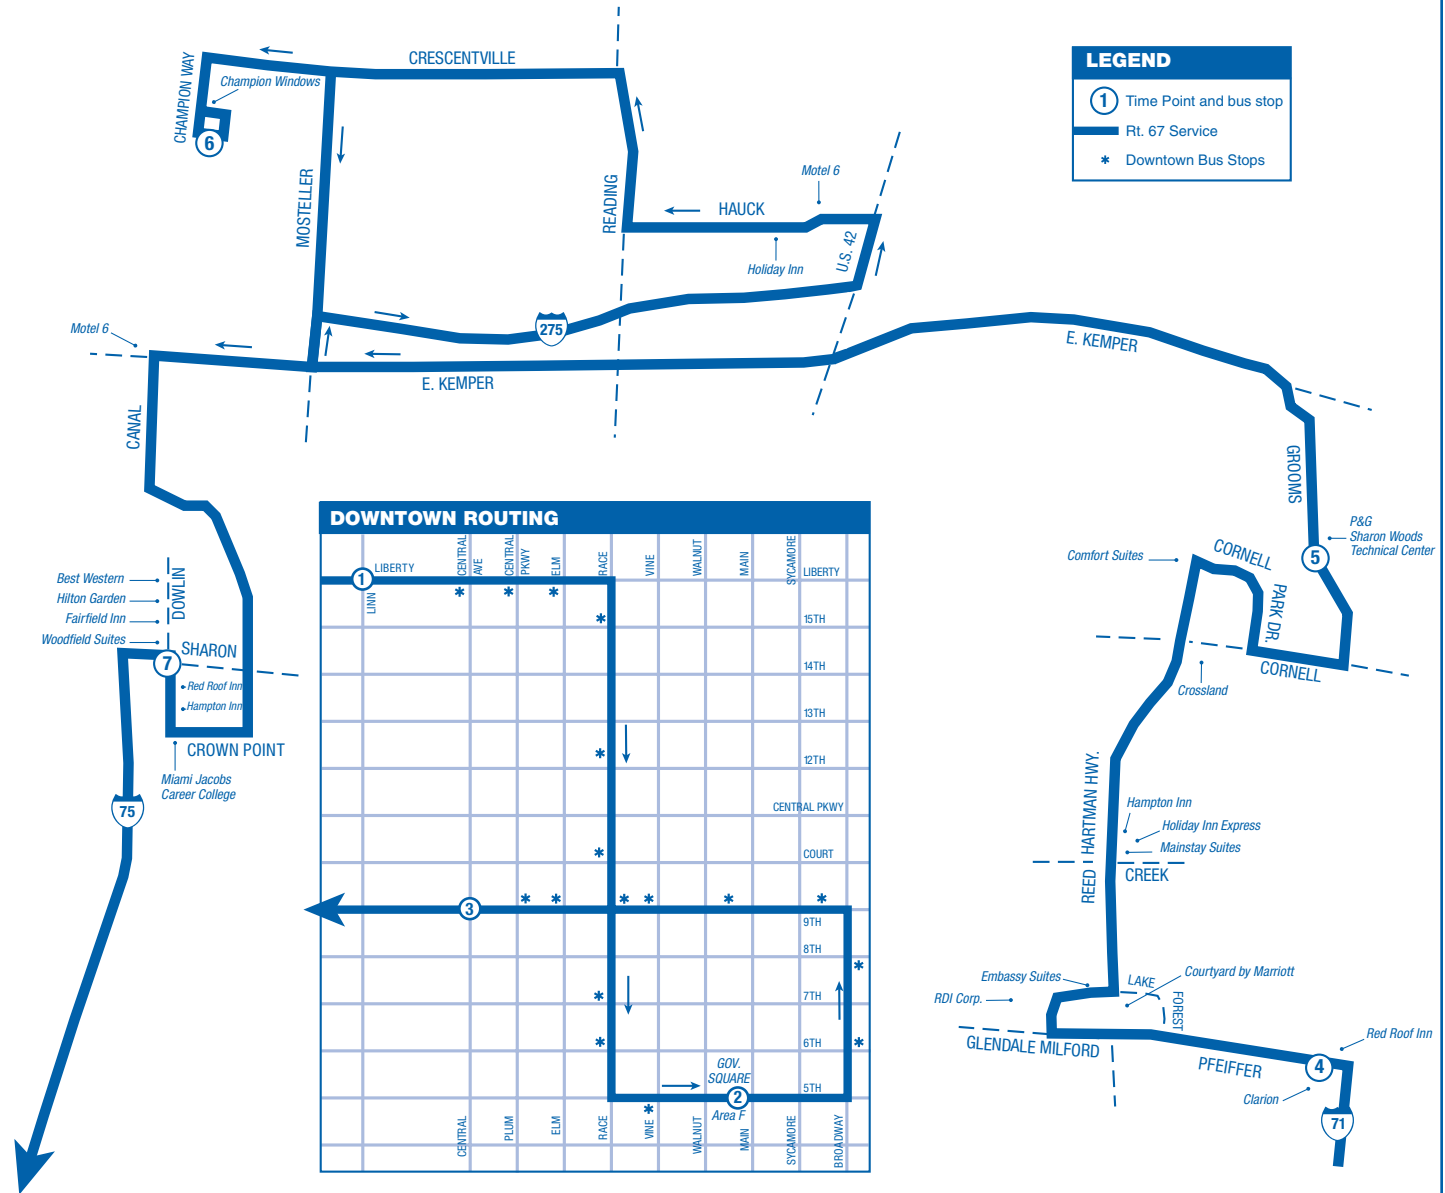

## From Blue Ash - Sharonville / To Downtown

④	⑤	⑥	⑦	①	②	③	
Pfeiffer Rd. & I-71	P&G on Grooms Rd.	Champion Way	Sharon Rd. at Crown Point	Liberty St. at Linn St.	Gov. Square Area F between Main & Walnut	9th St. at Central Ave.	
ZONE 2	ZONE 2	ZONE 2	ZONE 2	ZONE 1	ZONE 1	ZONE 1	
PM	3:21	3:36	4:02	4:16	4:43	4:55	G5:01

## From Downtown / To Sharonville - Blue Ash

①	②	④	⑤	⑥	⑦	
Liberty St. at Linn St.	Gov. Square Area F between Main & Walnut	Pfeiffer Rd. & I-71	P&G on Grooms Rd.	Champion Way	Sharon Rd. at Crown Point	
ZONE 1	ZONE 1	ZONE 2	ZONE 2	ZONE 2	ZONE 2	
AM	5:48	6:00	6:28	6:42	7:08	G7:21

All trips are accessible with a wheelchair lift or ramp for people with disabilities.

NOTES

G - To Bond Hill garage at 4700 Paddock Rd.

No service on Saturdays, Sundays or holidays.

New printed schedules will not be issued if trips are adjusted by five minutes or less. Please visit [www.go-metro.com](http://www.go-metro.com) for the most up-to-date schedule.

# 67 Sharonville Job Connection

EFFECTIVE MARCH 2, 2020