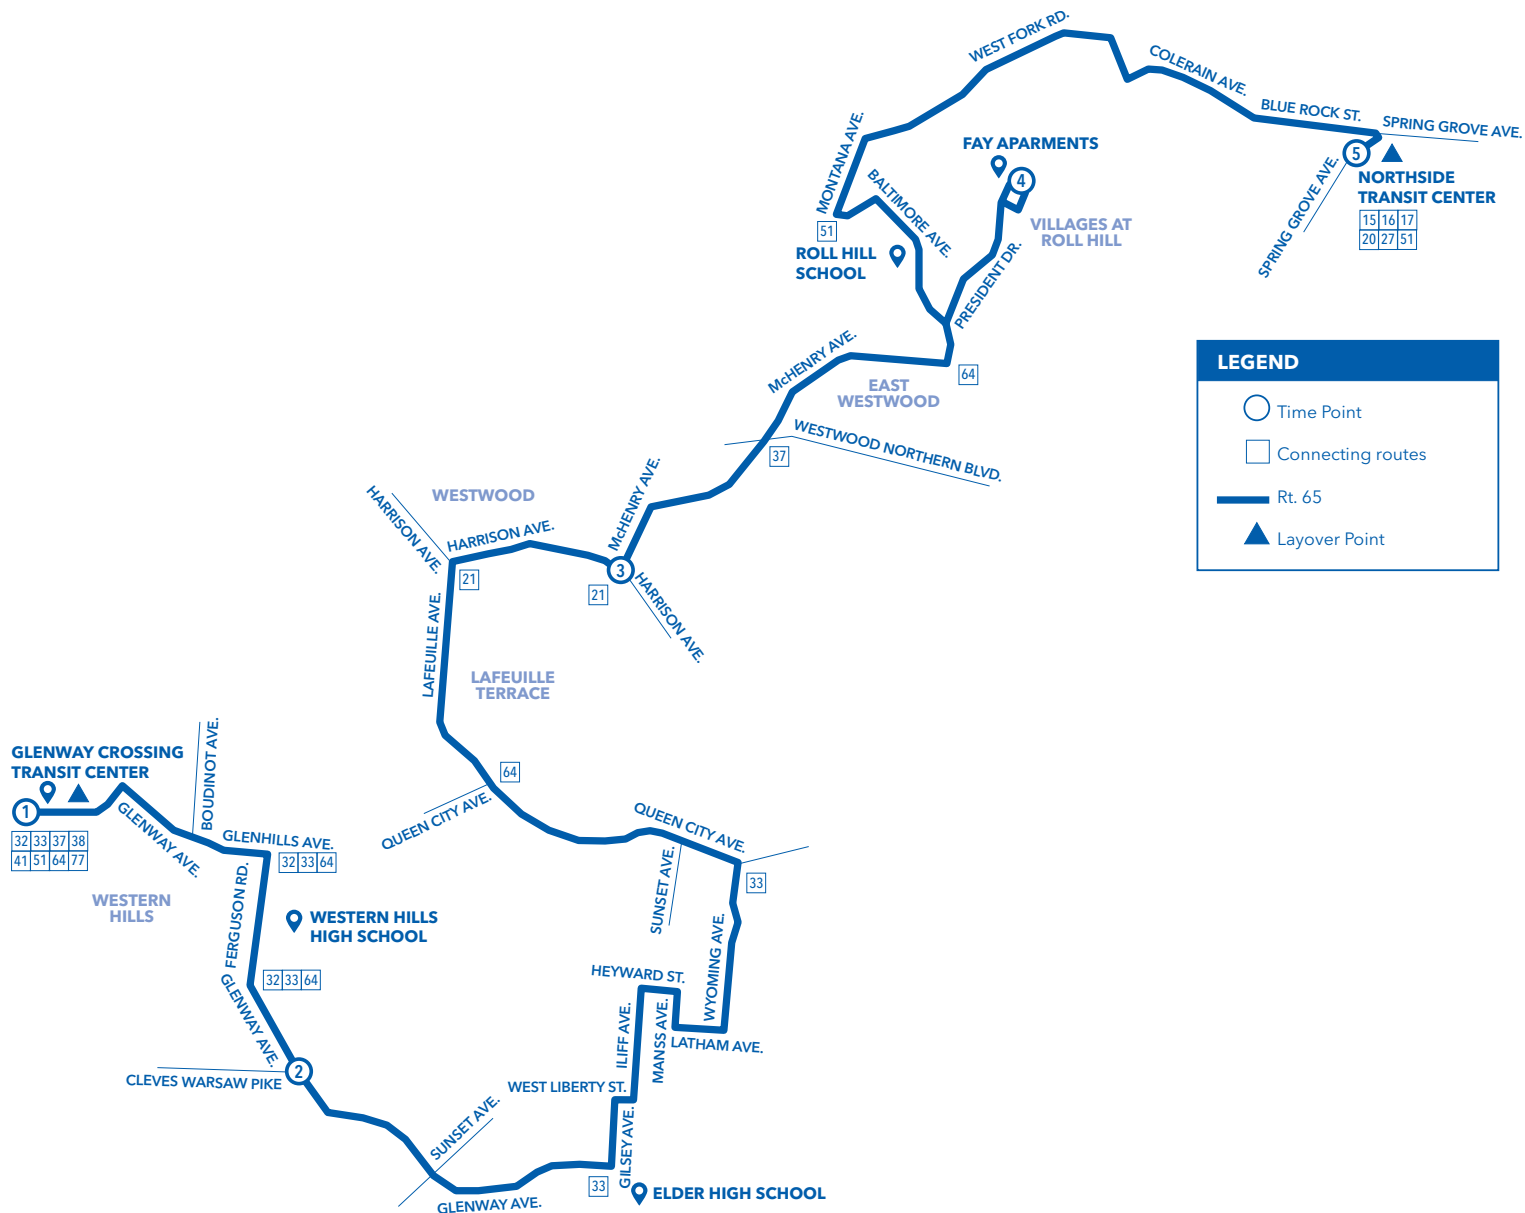

	1 Glenway Crossing Transit Center	2 Glenway & Cleves warsaw	3 Harrison & McHenry	4 President Dr./ Fay Apartments	5 Northside Transit Center
AM	6:30	6:37	6:57	7:05	7:20
	7:05	7:12	7:32	7:40	7:55
	7:40	7:47	8:07	8:15a	8:30
	8:15	8:22	8:42	8:50	9:05
	8:50	8:57	9:17	9:25	9:40
PM	3:05	3:12	3:32	3:40	3:55
	3:40	3:47	4:07	4:15	4:30
	4:15	4:22	4:42	4:50	5:05
	4:50	4:57	5:17	5:25	5:40
	5:25	5:32	5:52	6:00	6:15
	6:05	6:12	6:32	6:40	6:55

From Northside Transit Center – Glenway Crossing Transit Center

	5 Northside Transit Center	4 President Dr./ Fay Apartments	3 Harrison & McHenry	2 Glenway & Cleves warsaw	1 Glenway Crossing Transit Center
AM	5:30	5:44	5:53	6:13	6:20
	6:45	6:59	7:08	7:28	7:35
	7:20	7:34	7:43	8:03	8:10
	7:55	8:09	8:18	8:38	8:45
	8:30	8:44	8:53	9:13	9:20
PM	9:05	9:19	9:28	9:48	9:55
	2:45	2:59	3:08	3:28	3:35
	3:20	3:34	3:43	4:03	4:10
	3:55	4:09	4:18	4:38	4:45
	4:30	4:44	4:53	5:13	5:20
	5:05	5:19	5:28	5:48	5:55
	5:40	5:54	6:03	6:23	6:30
	6:15	6:29	6:38	6:58	7:05

All trips are accessible with a wheelchair lift or ramp for people with disabilities.

G - Coach operates to or from the Queensgate garage at Bank & Dalton.

New printed schedules will not be issued if trips are adjusted by five minutes or less.
Please visit www.go-metro.com for the most up-to-date schedule.