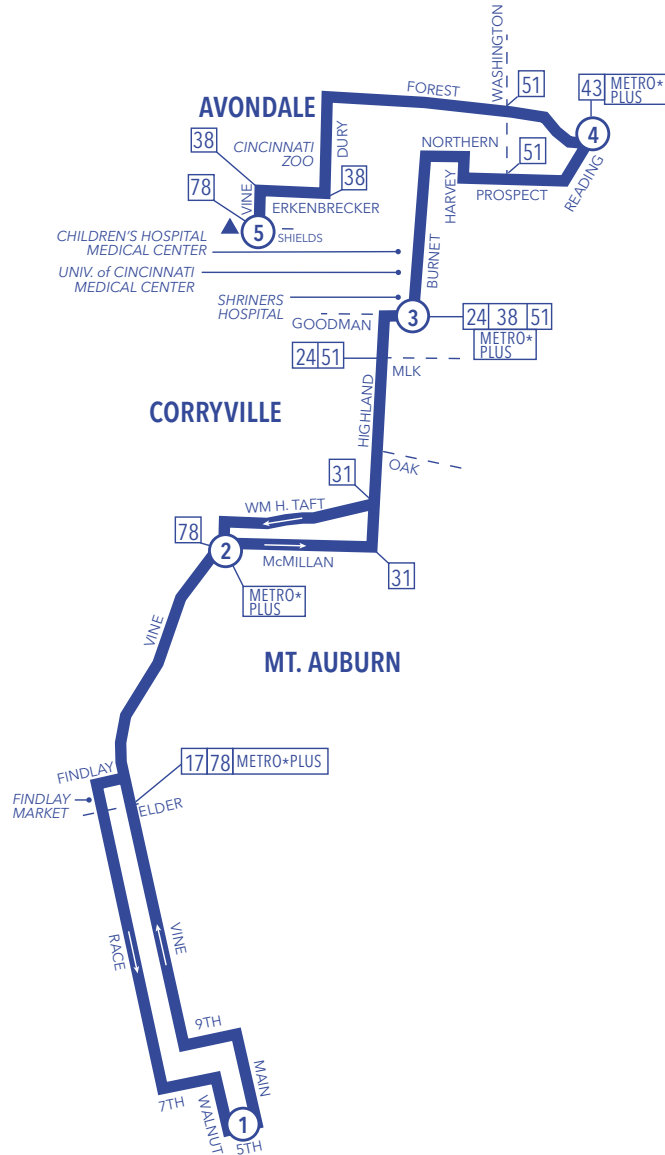

46 Avondale-Zoo

LEGEND

- Route 46
- Time Point
- Connecting Route
- Layover
- Downtown Bus Stop

DOWNTOWN ROUTING