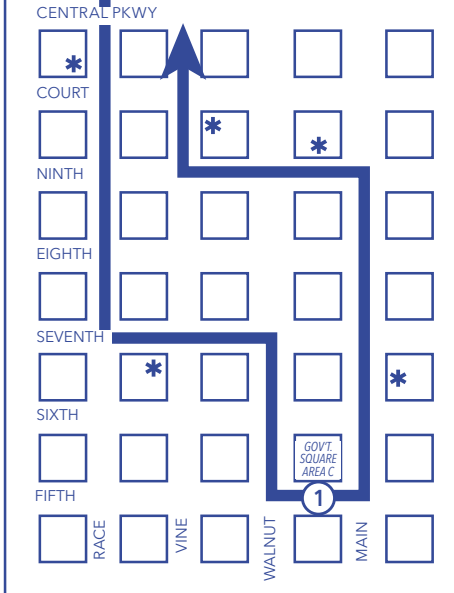

46 Avondale-Zoo

LEGEND

- Route 46
- Time Point
- Connecting Route
- Layover
- Downtown Bus Stop

DOWNTOWN ROUTING