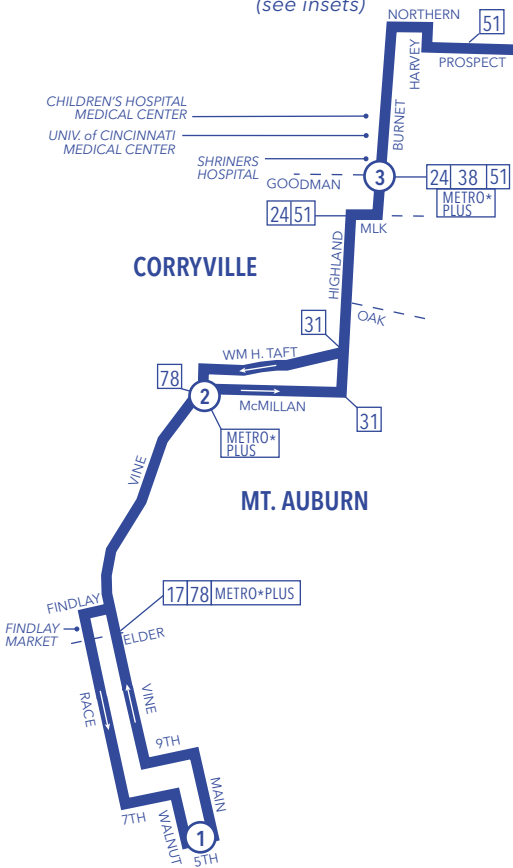

Route continues to either
Avondale (Zoo)
or
Winton Hills (Este Ave.)
(see insets)

INBOUND via Kings Run R-Winneste R-Strand L-Dutch Colony	OUTBOUND via Dutch Colony R-Holland R-Strand L-Winneste L-Kings Run

LEGEND

- Route 46
- Time Point
- Connecting Route
- Layover
- Downtown Bus Stop