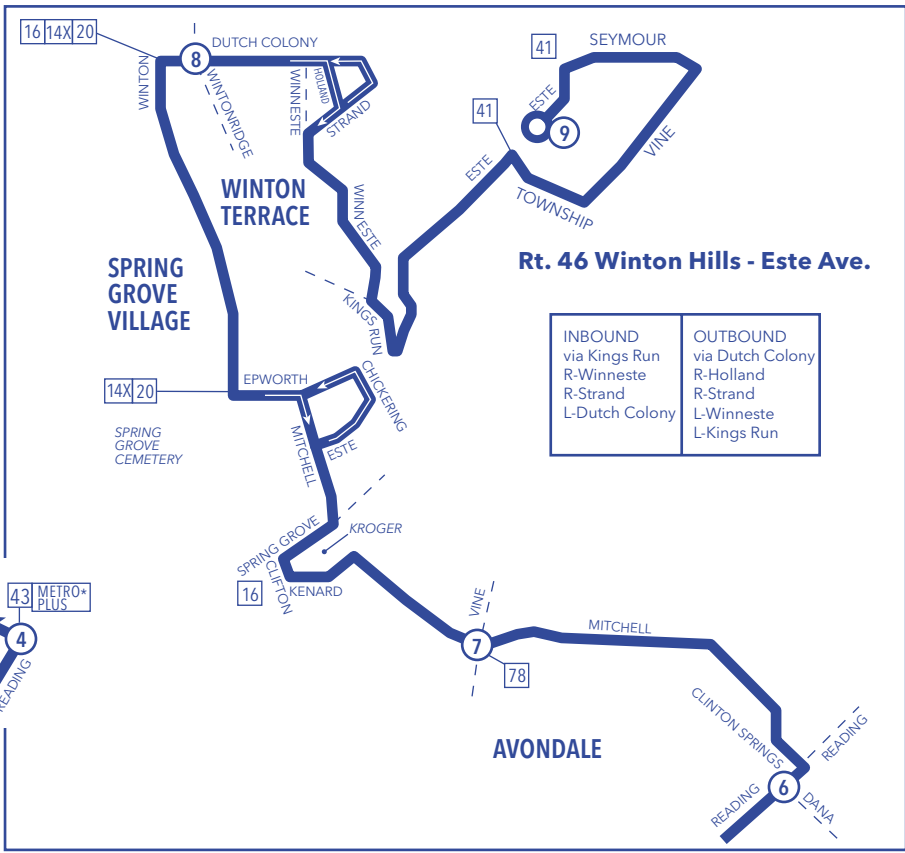

Route continues to either
Avondale (Zoo)
or
Winton Hills (Este Ave.)
(see insets)

INBOUND via Kings Run R-Winneste R-Strand L-Dutch Colony	OUTBOUND via Dutch Colony R-Holland R-Strand L-Winneste L-Kings Run

LEGEND

- Route 46
- Time Point
- Connecting Route
- Layover
- Downtown Bus Stop