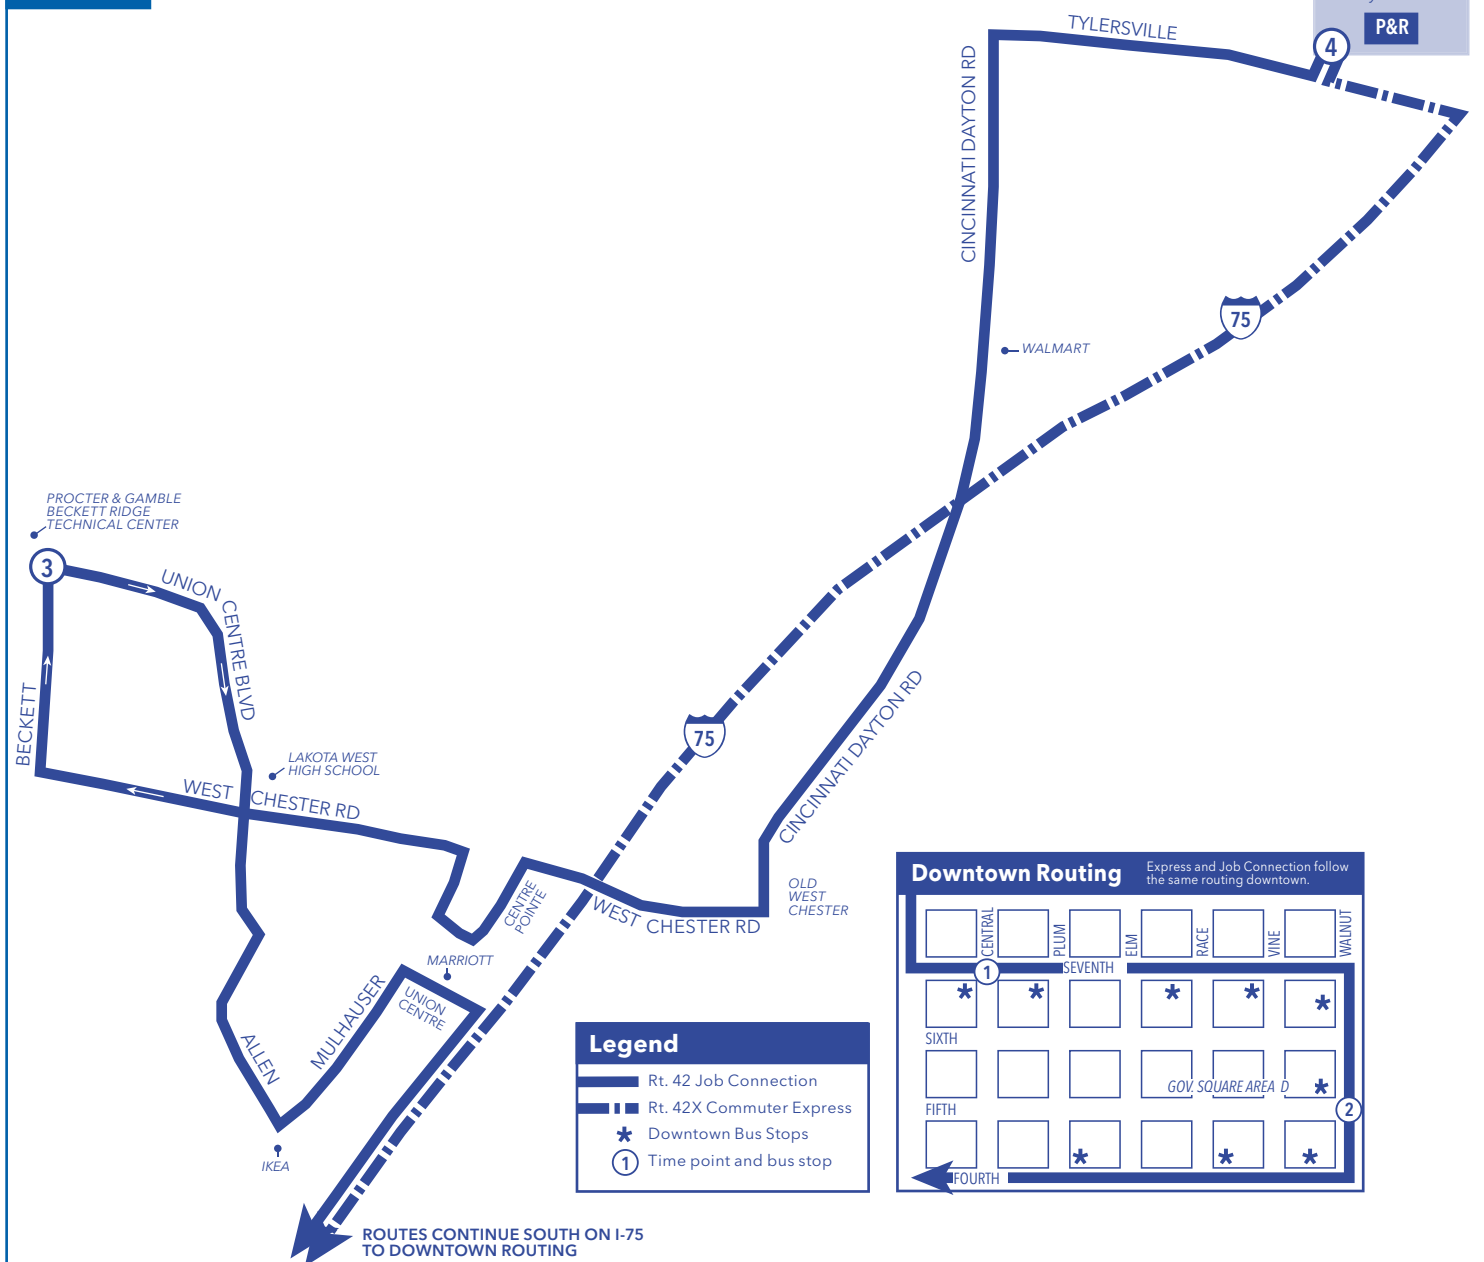

42X Monday through Friday

From West Chester / To Downtown

④	③	①	②
Meijer Park & Ride	Beckett at Union Centre	7th & Central	Walnut & Fifth Gov. Sq. Area D

AM	6:05	—	6:35	6:40
	6:25	—	6:55	7:00
	6:40	—	7:10	G7:15
	7:09	—	7:41	G7:45
	7:39	—	8:11	G8:15
	8:00	—	8:32	G8:35
	8:15	—	8:47	8:50
PM	J4:42	5:01	5:45	—
	J5:03	5:22	6:06	—

From Downtown / To West Chester

①	②	③	④
7th & Central	Walnut & Fifth Gov. Sq. Area D	Beckett at Union Centre	Meijer Park & Ride

AM	—	J6:40	7:11	7:33
	—	J7:00	7:31	7:53
	—	J7:15	7:46	8:08
PM	3:45	3:50	—	4:25
	4:05	4:10	—	4:47
	4:25	4:30	—	G5:07
	4:45	4:50	—	G5:30
	5:05	5:10	—	G5:51
	5:25	5:30	—	G6:12
	5:45	5:49	—	G6:32
	6:06	6:10	—	G6:54

All trips are accessible with a wheelchair lift or ramp for people with disabilities.

J - Rt. 42 Job Connection trips.

G - These buses go to Metro's Bond Hill Garage, 4700 Paddock Rd., and do not return downtown.

This is a pay-as-you-leave route; please pay fare when exiting the bus on outbound P.M. trips only.

NOTES

42X West Chester Suburban Express

42 West Chester Job Connection

Meijer Park & Ride (7390 Tylersville Rd.)
Park in the northwest parking lot alongside the Garden Store at Meijer.

MEIJER
7390 Tylersville Rd.
P&R