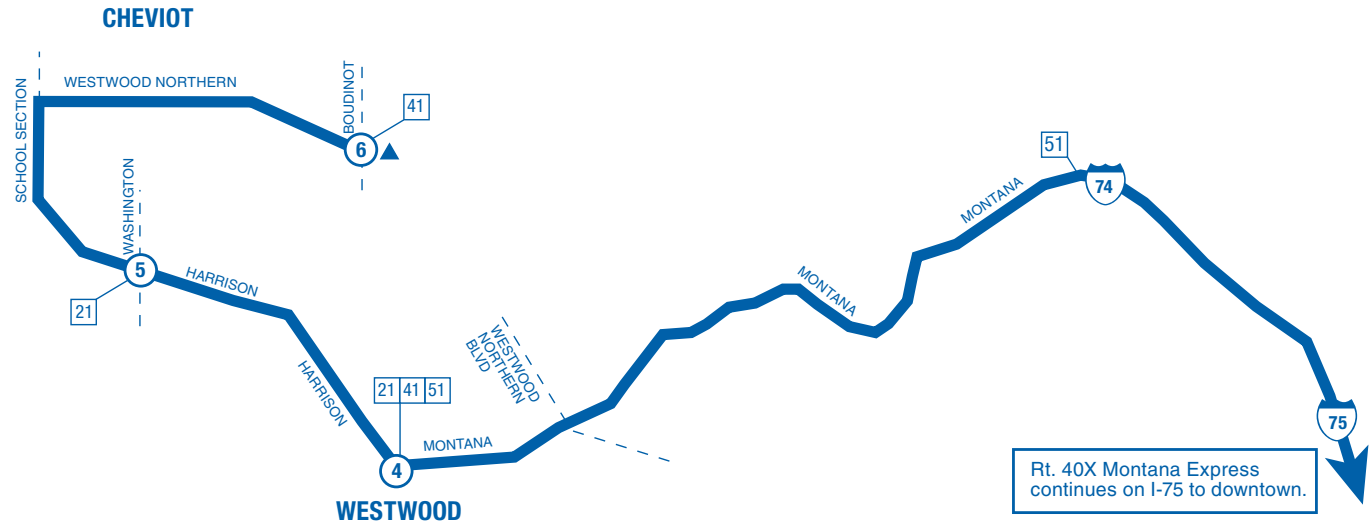

40X Monday through Friday

From Cheviot / To Downtown

	6	5	4	1	2
	On Westwood Northern Blvd. at Boudinot Ave.	On Harrison Ave. at Washington Ave.	On Harrison Ave. at Montana Ave.	Gov. Square Area E On 5th between Walnut & Main	On Ninth St. at Central Ave.
	ZONE 1	ZONE 1	ZONE 1	ZONE 1	ZONE 1
AM	6:11	6:20	6:25	6:45	D6:51
	6:38	6:47	6:53	7:15	G7:21
	7:02	7:11	7:17	7:40	G7:46
	7:12	7:21	7:27	7:50	G7:56
	7:38	7:47	7:53	8:15	G8:21

From Downtown / To Cheviot

	3	2	5	6
	On Race St. at Central Ave.	Gov. Square Area E On 5th between Walnut & Main	On Harrison Ave. at Washington Ave.	On Westwood Northern Blvd. at Boudinot Ave.
	ZONE 1	ZONE 1	ZONE 1	ZONE 1
PM	3:44	3:50	4:22	E4:28
	4:13	4:20	4:50	G4:56
	4:43	4:50	5:22	G5:28
	5:03	5:10	5:42	G5:49
	5:23	5:30	6:01	G6:07

All trips are accessible with a wheelchair lift or ramp for people with disabilities.

G – Bus travels to or from Queensgate garage at Bank & Dalton Streets.

D – Deadhead trip; riders may board if going to Westwood Northern Blvd. and Boudinot.

E – Deadhead trip to 7th & Central.

40X Montana Express

LEGEND

- Rt. 40X
- Time Points
- Connecting Routes
- Layover Point
- Downtown Bus Stops