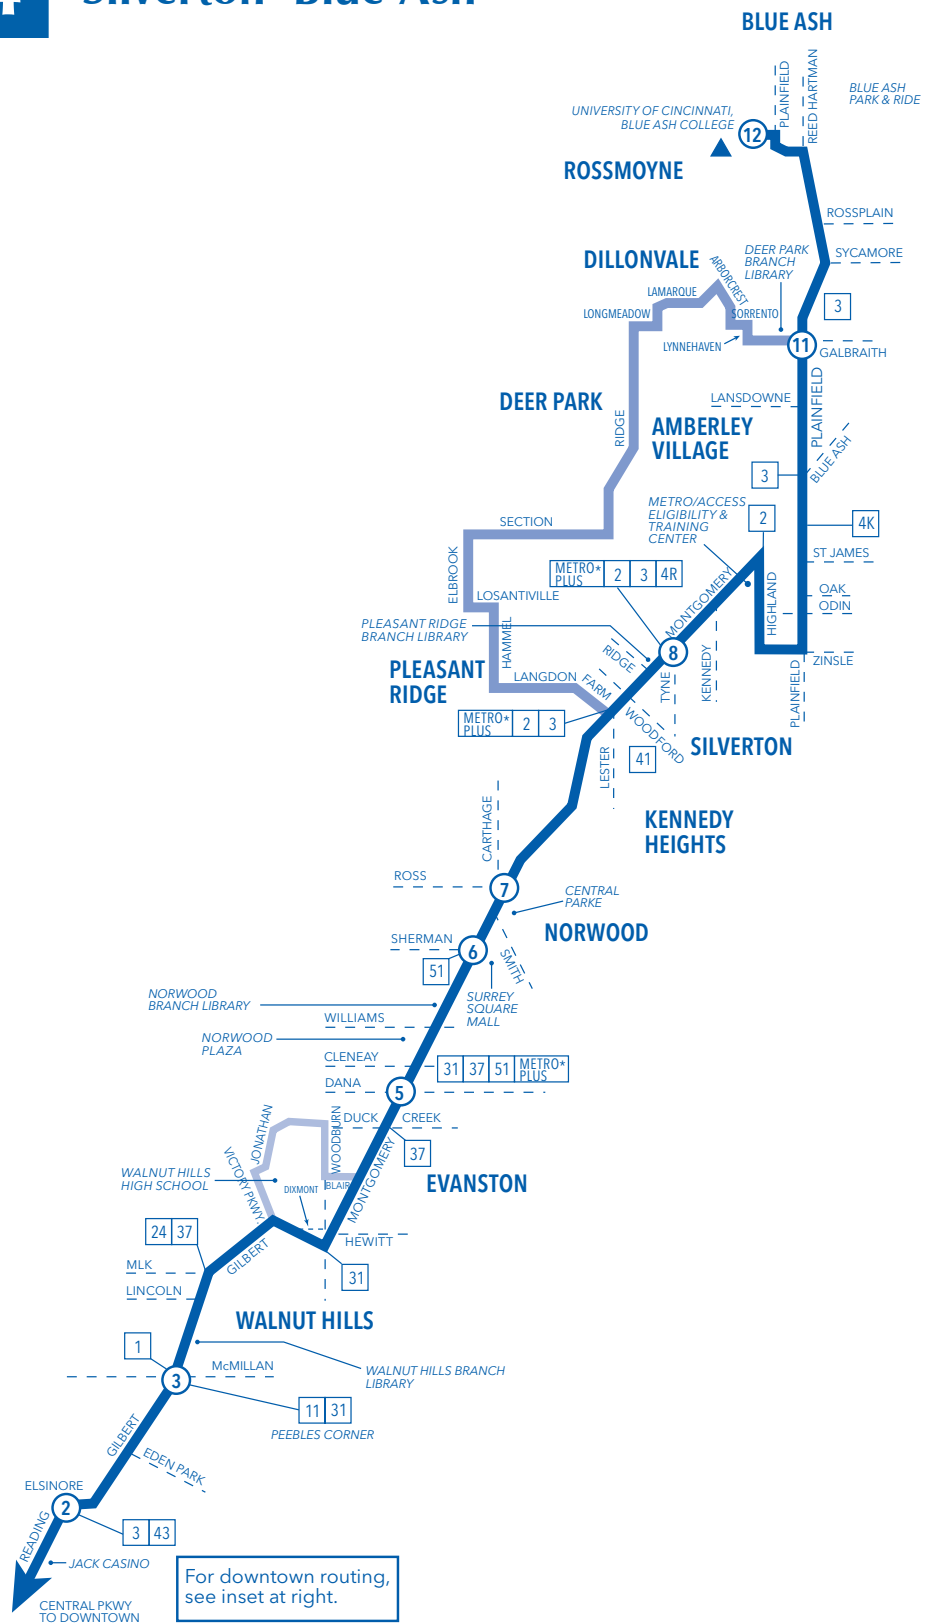

4 Silverton-Blue Ash