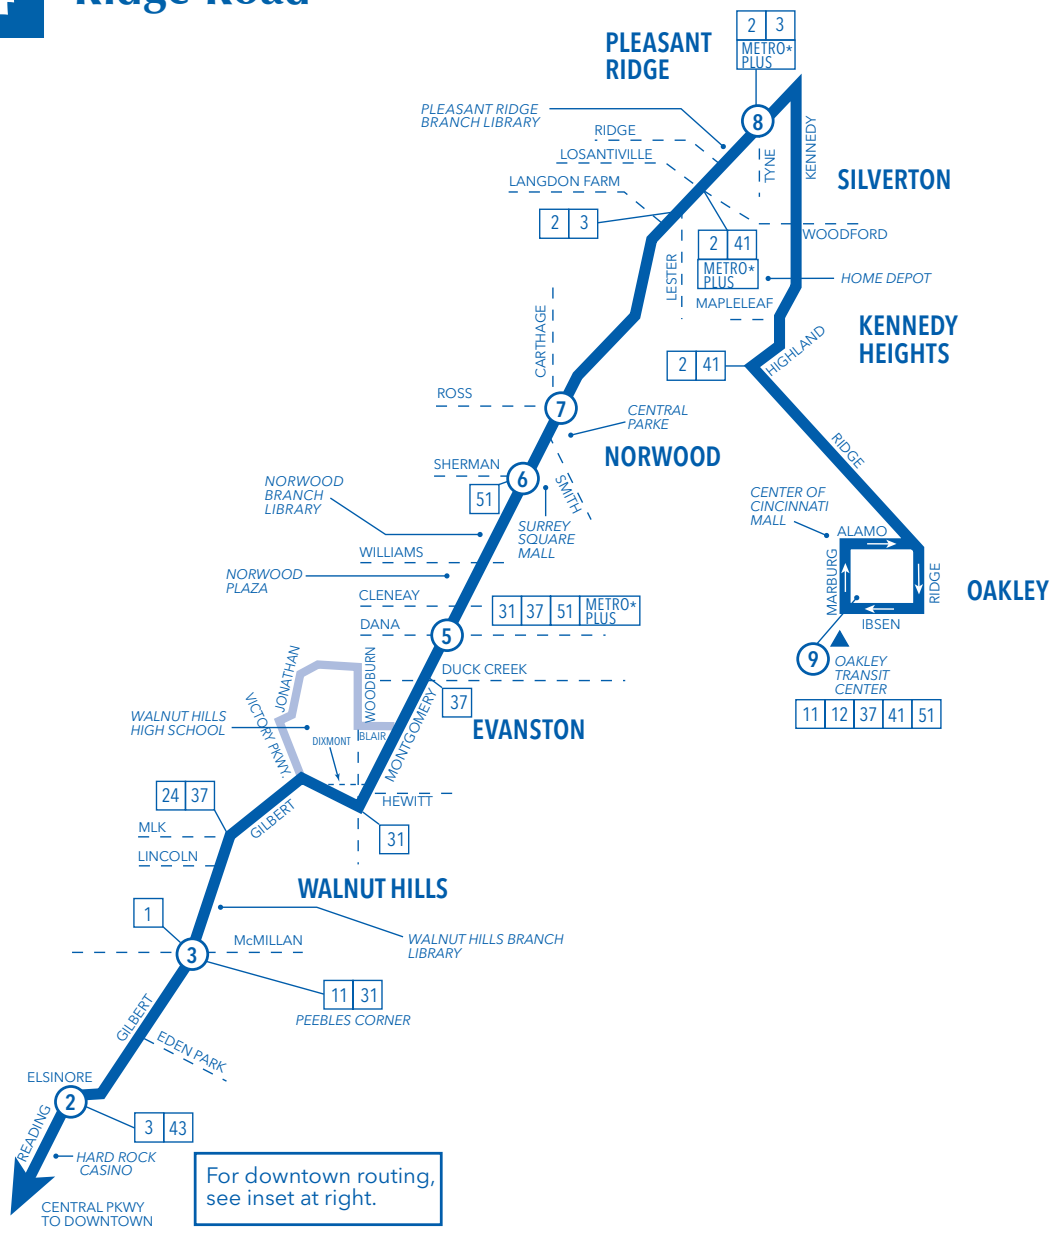

4 Ridge Road