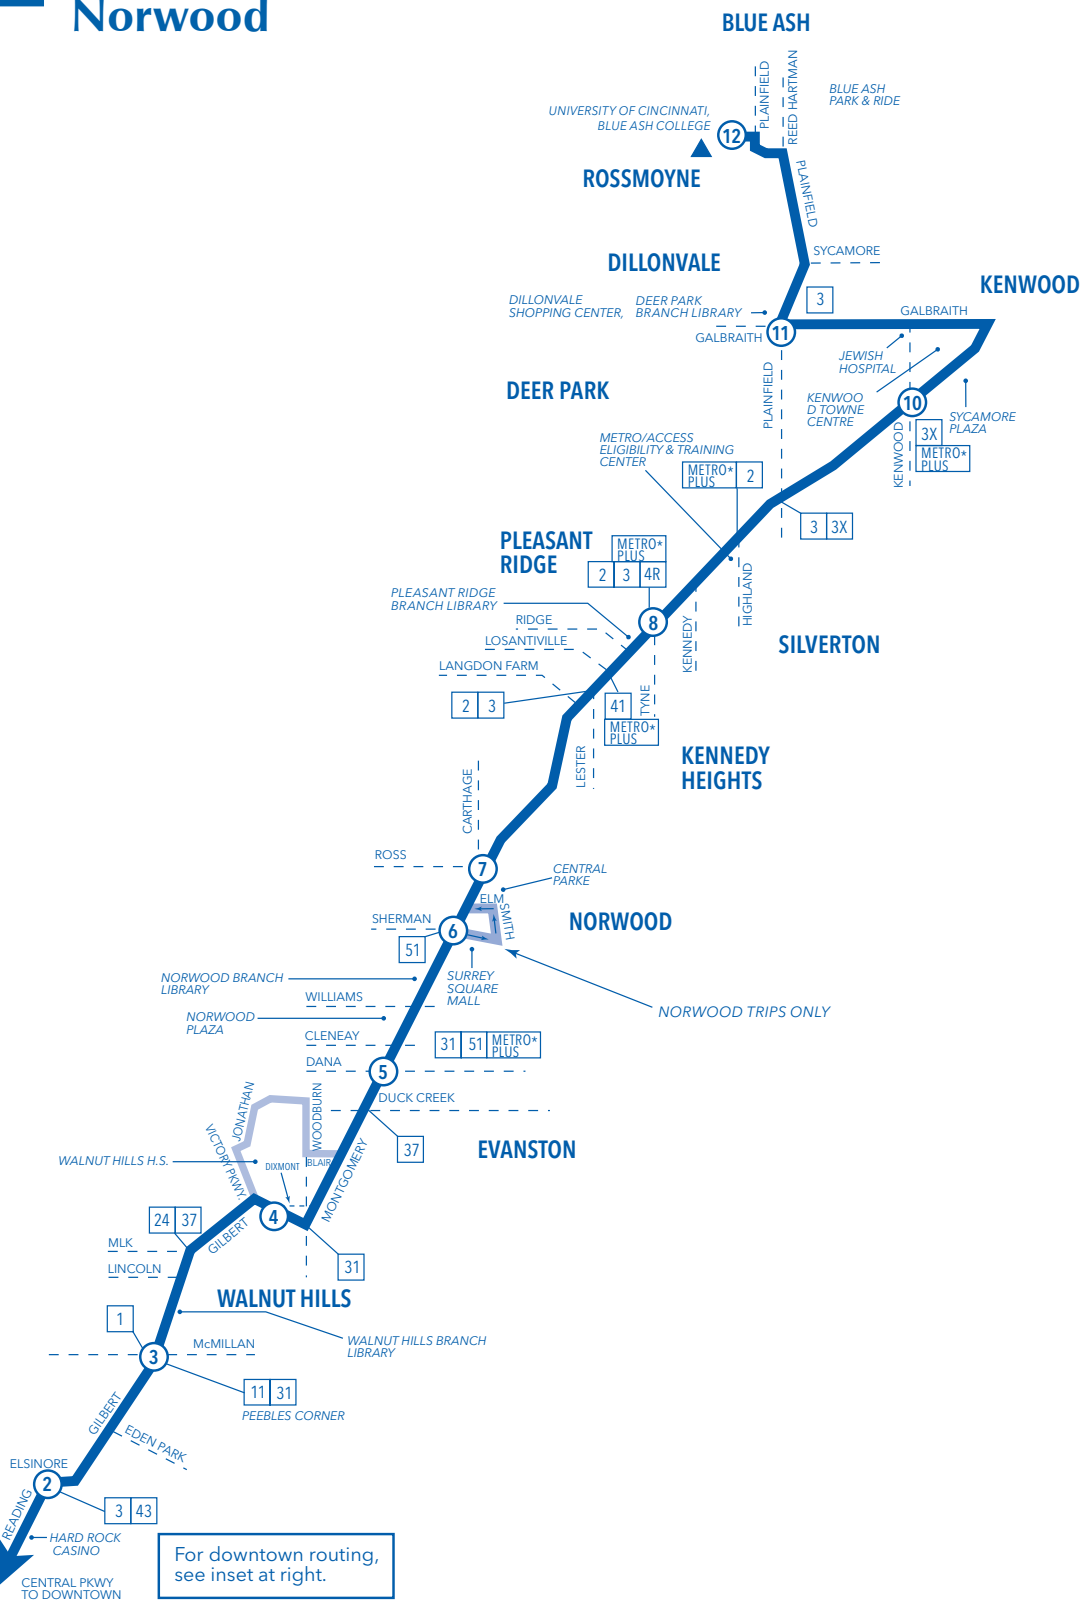

4 Kenwood-Blue Ash Norwood

LEGEND

- Time Point
- Connecting Routes
- ▬ Route 4
- ▬ Partial Service
- ▲ Layover Point
- Downtown Bus Stop

DOWNTOWN ROUTING

CENTRAL PKWY			
COURT	*	*	
NINTH			
EIGHTH	*	*	
SEVENTH	*	*	
SIXTH	*	*	
GOV. SQUARE	* Area H	*	
FIFTH	*	*	
FOURTH	*	*	
MAIN	1		
SYCAMORE			
BROADWAY