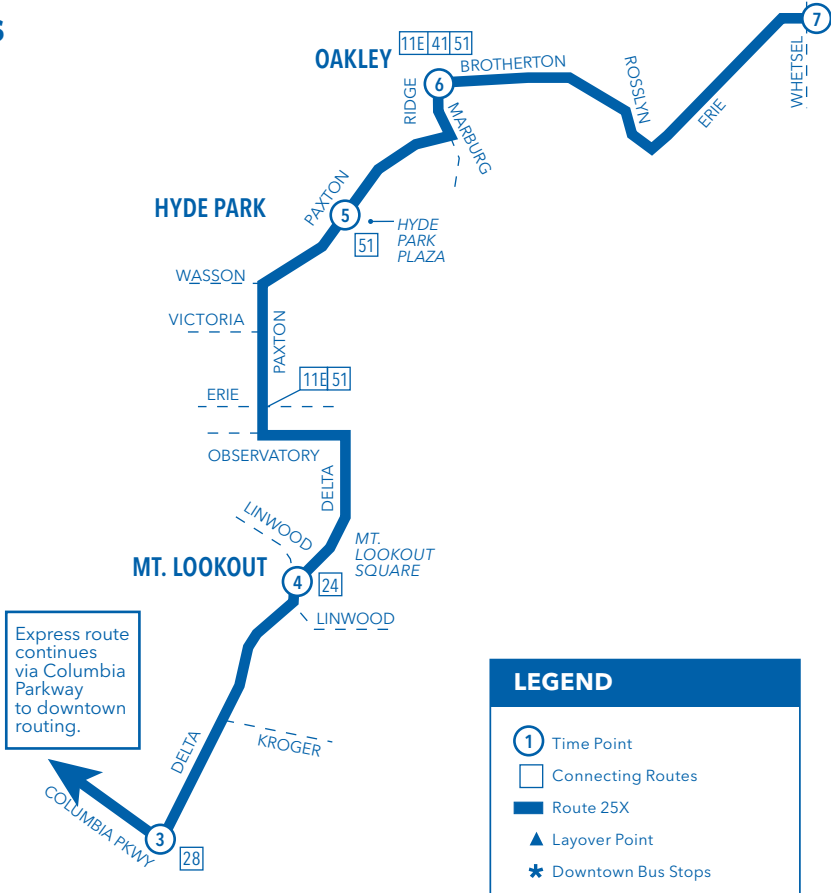

25X Monday through Friday

All trips accessible

New printed schedules will not be issued if trips are adjusted by five minutes or less. Please visit www.go-metro.com for the most up-to-date schedule.

From Hyde Park / Mt. Lookout / To Downtown

	7	6	5	4	3	2	1
	On Erie Ave. at Whetsel	On Brotherton at Ridge Rd.	On Paxton Rd at Hyde Park Plaza	On Delta Ave. at Linwood	On Delta Ave. at Columbia Pkwy.	Gov. Square Area D Walnut at Fifth	On Reading Rd. at Pendleton
	ZONE 1	ZONE 1	ZONE 1	ZONE 1	ZONE 1	ZONE 1	ZONE 1
AM	7:04	7:12	7:15	7:23	7:26	7:40	G7:49
	7:30	7:38	7:41	7:51	7:55	8:10	G8:18

From Downtown / To Mt. Lookout / To Hyde Park

	1	2	3	4	5	6	7
	On Reading Rd. at Pendleton	Gov. Square Area E On Fifth between Walnut & Main	On Delta Ave. at Columbia Pkwy.	On Delta Ave. at Linwood	On Paxton Rd at Hyde Park Plaza	On Brotherton at Ridge Rd.	On Erie Ave. at Whetsel
	ZONE 1	ZONE 1	ZONE 1	ZONE 1	ZONE 1	ZONE 1	ZONE 1
PM	4:39	4:50	5:04	5:08	5:16	5:19	G5:26
	5:06	5:20	5:33	5:37	5:44	5:47	G5:54

All trips are accessible with a wheelchair lift or ramp for people with disabilities.

G - Garage trip: to or from Bond Hill Garage at 4700 Paddock

25X Mt. Lookout Express

LEGEND

- Time Point
- Connecting Routes
- Route 25X
- Layover Point
- Downtown Bus Stops