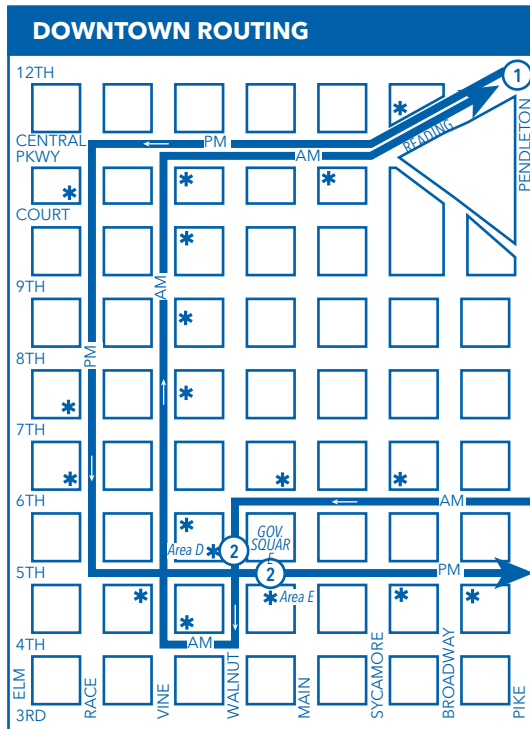

	7	6	5	4	3	2	1
	On Erie Ave. at Whetsel	On Brotherton at Ridge Rd.	On Paxton Rd at Hyde Park Plaza	On Delta Ave. at Linwood	On Delta Ave. at Columbia Pkwy.	Gov. Square Area D Walnut at Fifth	On Reading Rd. at Pendleton
	ZONE 1	ZONE 1	ZONE 1	ZONE 1	ZONE 1	ZONE 1	ZONE 1
AM	7:04	7:12	7:15	7:23	7:26	7:40	G7:49
	7:30	7:38	7:41	7:51	7:55	8:10	G8:18

From Downtown / To Mt. Lookout / To Hyde Park

	1	2	3	4	5	6	7
	On Reading Rd. at Pendleton	Gov. Square Area E On Fifth between Walnut & Main	On Delta Ave. at Columbia Pkwy.	On Delta Ave. at Linwood	On Paxton Rd at Hyde Park Plaza	On Brotherton at Ridge Rd.	On Erie Ave. at Whetsel
	ZONE 1	ZONE 1	ZONE 1	ZONE 1	ZONE 1	ZONE 1	ZONE 1
PM	4:39	4:50	5:04	5:08	5:16	5:19	G5:26
	5:06	5:20	5:33	5:37	5:44	5:47	G5:54

All trips are accessible with a wheelchair lift or ramp for people with disabilities.

G - Garage trip: to or from Bond Hill Garage at 4700 Paddock

25X Mt. Lookout Express

LEGEND

- Time Point
- Connecting Routes
- Route 25X
- Layover Point
- Downtown Bus Stops