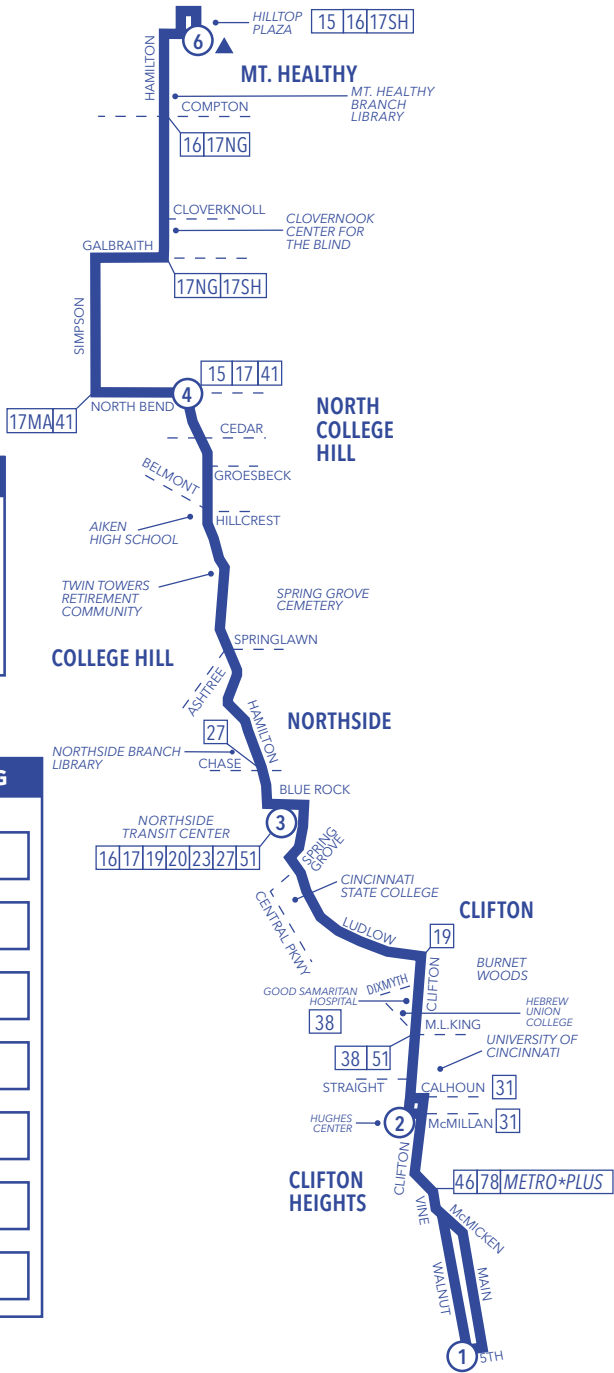

# 17 Mt. Healthy

**LEGEND**

- Route 17 Mt. Healthy
- Time Point
- Layover Point
- Downtown Bus Stop
- Connecting Route

**DOWNTOWN ROUTING**

CENTRAL PKWY							
COURT		*					*
9TH							
8TH			*				*
7TH							
6TH							*
5TH							
VINE							
WALNUT							
MAIN							

# 17 Mt. Airy

**LEGEND**

- Route 17 Mt. Airy
- Time Point
- Layover Point
- Downtown Bus Stop
- Connecting Route

**DOWNTOWN ROUTING**

CENTRAL PKWY							
COURT		*					*
9TH							
8TH			*				*
7TH							
6TH							*
5TH							
VINE							
WALNUT							
MAIN							

# 17 Northgate

**LEGEND**

- Route 17 Northgate
- Time Point
- Layover Point
- Downtown Bus Stop
- Connecting Route

**DOWNTOWN ROUTING**

CENTRAL PKWY							
COURT		*					*
9TH							
8TH			*				*
7TH							
6TH							*
5TH							
VINE							
WALNUT							
MAIN							

# 17 Seven Hills

**LEGEND**

- Route 17 Seven Hills
- Time Point
- Layover Point
- Downtown Bus Stop
- Connecting Route

**DOWNTOWN ROUTING**

CENTRAL PKWY							
COURT		*					*
9TH							
8TH			*				*
7TH							
6TH							*
5TH							
VINE							
WALNUT							
MAIN							