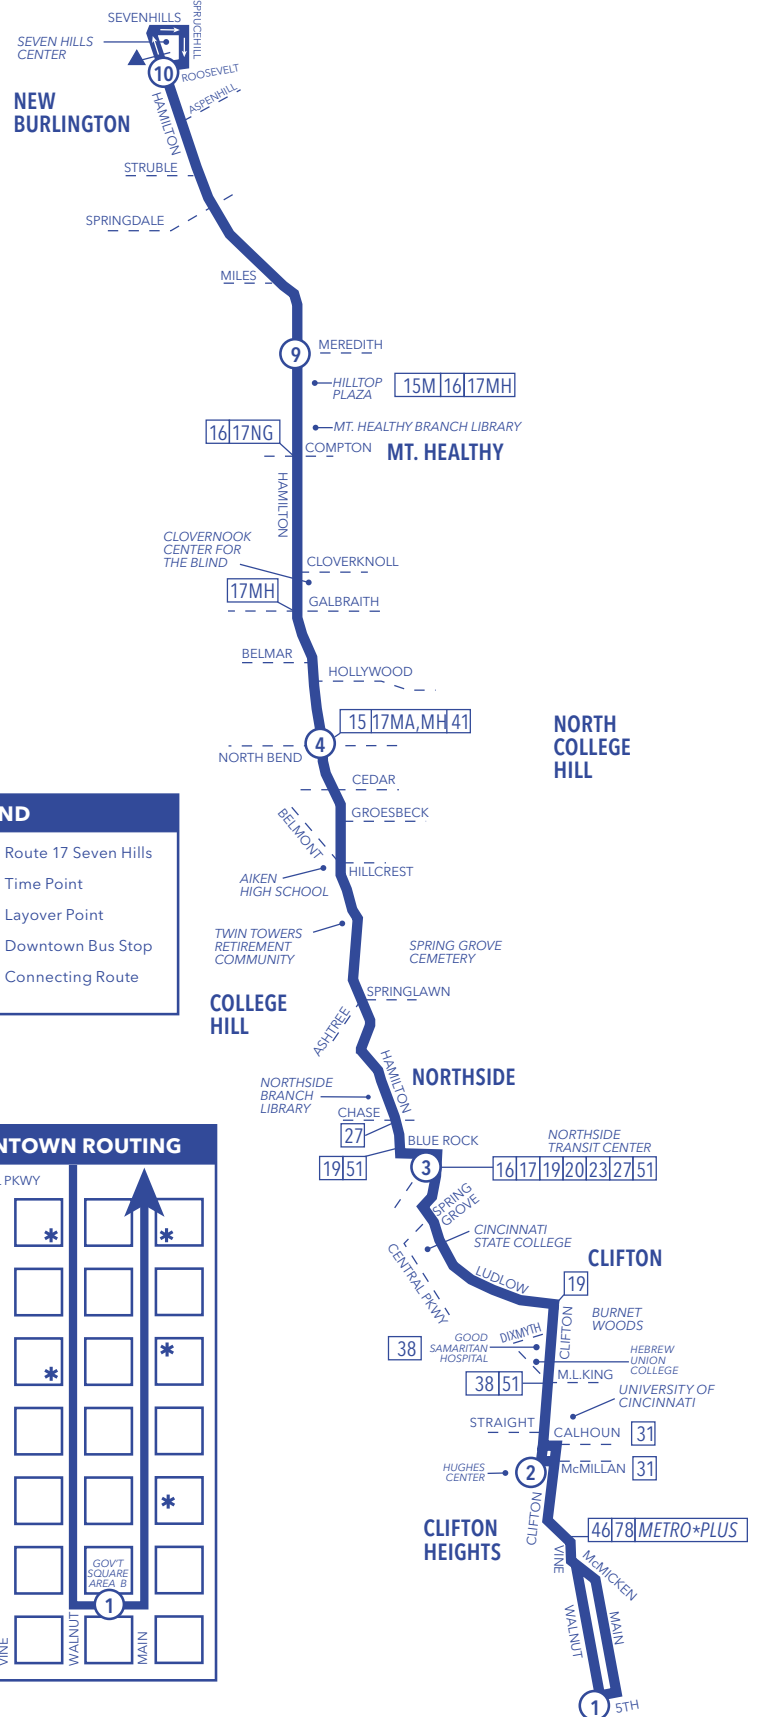

# 17 Mt. Healthy

**LEGEND**

- Route 17 Mt. Healthy
- Time Point
- Layover Point
- Downtown Bus Stop
- Connecting Route

**DOWNTOWN ROUTING**

CENTRAL PKWY							
COURT		*					*
9TH							
8TH			*				*
7TH							
6TH							*
5TH							
VINE							
WALNUT							
MAIN							

# 17 Mt. Airy

**LEGEND**

- Route 17 Mt. Airy
- Time Point
- Layover Point
- Downtown Bus Stop
- Connecting Route

**DOWNTOWN ROUTING**

CENTRAL PKWY							
COURT		*					*
9TH							
8TH			*				*
7TH							
6TH							*
5TH							
VINE							
WALNUT							
MAIN							

# 17 Northgate

**LEGEND**

- Route 17 Northgate
- Time Point
- Layover Point
- Downtown Bus Stop
- Connecting Route

**DOWNTOWN ROUTING**

CENTRAL PKWY							
COURT		*					*
9TH							
8TH			*				*
7TH							
6TH							*
5TH							
VINE							
WALNUT							
MAIN							

# 17 Seven Hills

**LEGEND**

- Route 17 Seven Hills
- Time Point
- Layover Point
- Downtown Bus Stop
- Connecting Route

**DOWNTOWN ROUTING**

CENTRAL PKWY							
COURT		*					*
9TH							
8TH			*				*
7TH							
6TH							*
5TH							
VINE							
WALNUT							
MAIN							