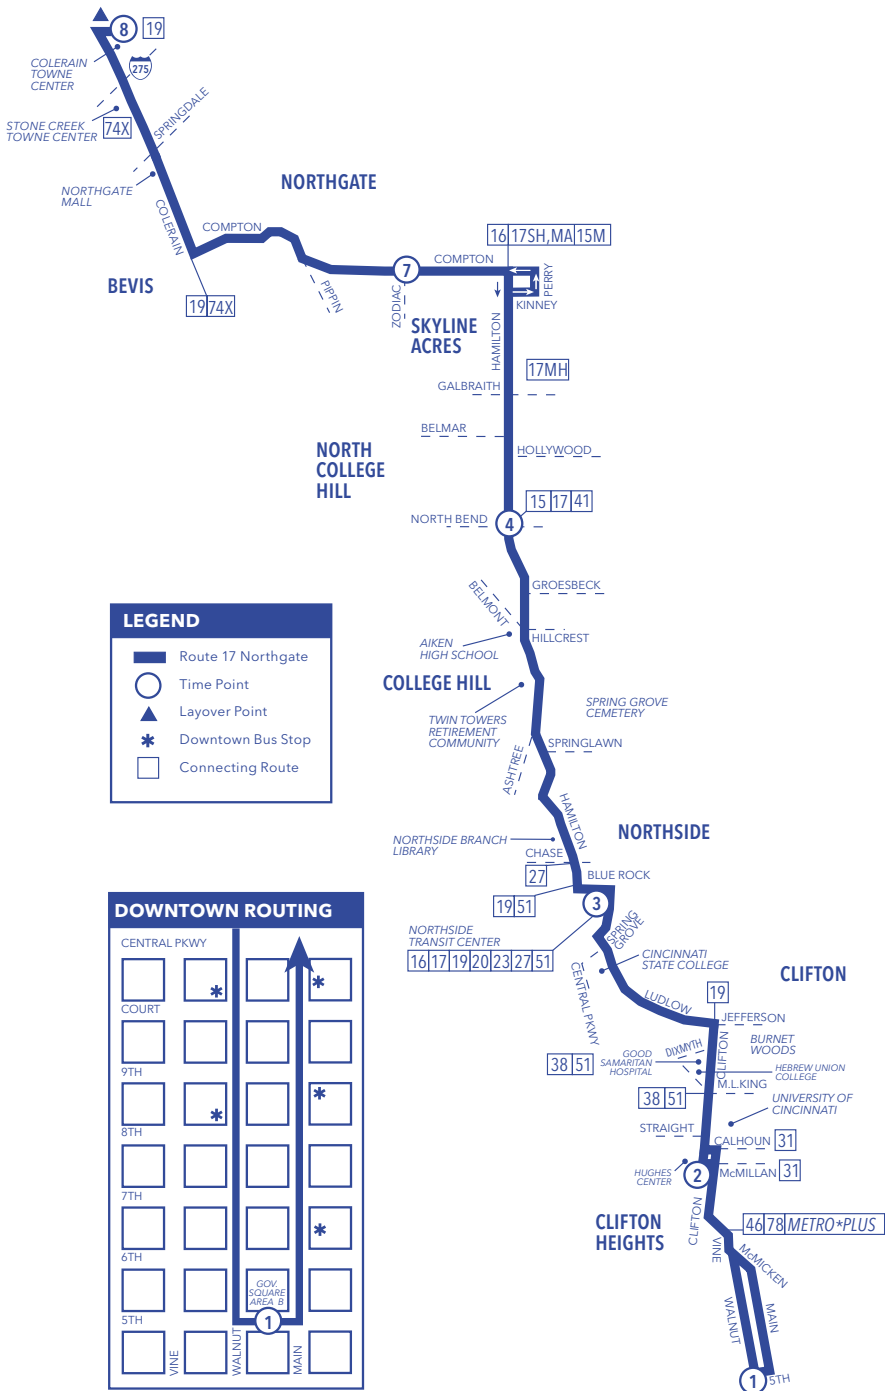

# 17 Mt. Healthy

**LEGEND**

- Route 17 Mt. Healthy
- Time Point
- Layover Point
- Downtown Bus Stop
- Connecting Route

**DOWNTOWN ROUTING**

CENTRAL PKWY							
COURT		*					*
9TH							
8TH			*				*
7TH							
6TH							*
5TH							
VINE							
WALNUT							
MAIN							

# 17 Mt. Airy

**LEGEND**

- Route 17 Mt. Airy
- Time Point
- Layover Point
- Downtown Bus Stop
- Connecting Route

**DOWNTOWN ROUTING**

CENTRAL PKWY							
COURT		*					*
9TH							
8TH			*				*
7TH							
6TH							*
5TH							
VINE							
WALNUT							
MAIN							

# 17 Northgate

**LEGEND**

- Route 17 Northgate
- Time Point
- Layover Point
- Downtown Bus Stop
- Connecting Route

**DOWNTOWN ROUTING**

CENTRAL PKWY							
COURT		*					*
9TH							
8TH			*				*
7TH							
6TH							*
5TH							
VINE							
WALNUT							
MAIN							

# 17 Seven Hills

**LEGEND**

- Route 17 Seven Hills
- Time Point
- Layover Point
- Downtown Bus Stop
- Connecting Route

**DOWNTOWN ROUTING**

CENTRAL PKWY							
COURT		*					*
9TH							
8TH			*				*
7TH							
6TH							*
5TH							
VINE							
WALNUT							
MAIN							