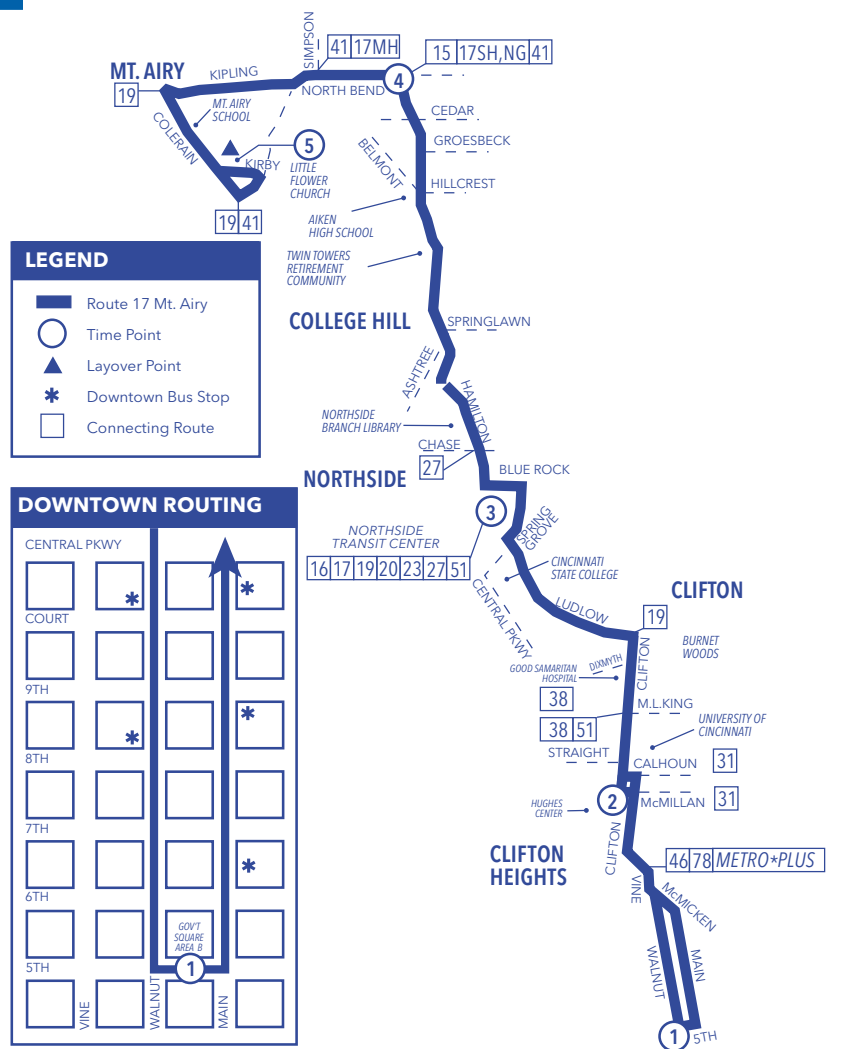

# 17 Mt. Healthy

**LEGEND**

- Route 17 Mt. Healthy
- Time Point
- Layover Point
- Downtown Bus Stop
- Connecting Route

**DOWNTOWN ROUTING**

CENTRAL PKWY							
COURT		*					*
9TH							
8TH			*				*
7TH							
6TH							*
5TH							
VINE							
WALNUT							
MAIN							

# 17 Mt. Airy

**LEGEND**

- Route 17 Mt. Airy
- Time Point
- Layover Point
- Downtown Bus Stop
- Connecting Route

**DOWNTOWN ROUTING**

CENTRAL PKWY							
COURT		*					*
9TH							
8TH			*				*
7TH							
6TH							*
5TH							
VINE							
WALNUT							
MAIN							

# 17 Northgate

**LEGEND**

- Route 17 Northgate
- Time Point
- Layover Point
- Downtown Bus Stop
- Connecting Route

**DOWNTOWN ROUTING**

CENTRAL PKWY							
COURT		*					*
9TH							
8TH			*				*
7TH							
6TH							*
5TH							
VINE							
WALNUT							
MAIN							

# 17 Seven Hills

**LEGEND**

- Route 17 Seven Hills
- Time Point
- Layover Point
- Downtown Bus Stop
- Connecting Route

**DOWNTOWN ROUTING**

CENTRAL PKWY							
COURT		*					*
9TH							
8TH			*				*
7TH							
6TH							*
5TH							
VINE							
WALNUT							
MAIN							