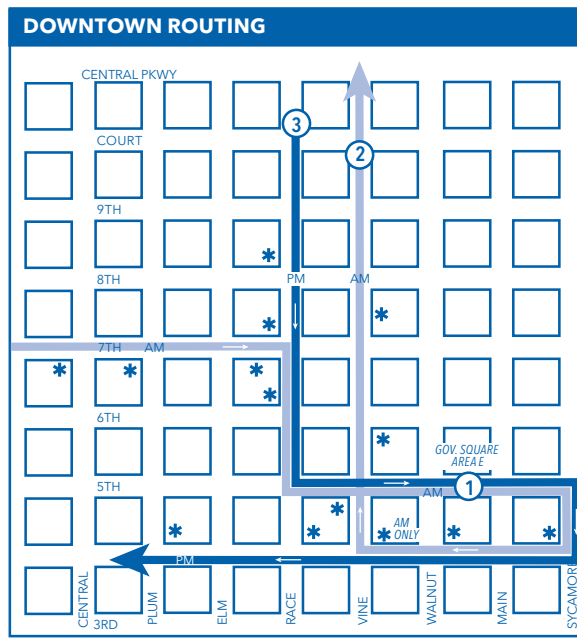

14X Monday through Friday

From Forest Park Area / To Downtown

	8	7	6	5	4	1	2
	Forest Park Park & Ride	Kemper & Winton Rd.	Farragut & Winton Rd.	Hempstead & Winton Rd.	Spring Grove & Winton Rd.	Government Square Area E	Vine St. & Court St.
AM	6:00	6:01	6:06	6:16	6:27	6:40	6:44
	6:30	6:31	6:36	6:45	6:56	7:10	7:15
	6:56	6:57	7:04	7:13	7:25	7:40	7:45
	7:26	7:27	7:33	7:42	7:55	8:10	8:16

From Downtown / To Forest Park Area

	3	1	4	5	6	7	8
	Race St. & Court St.	Government Square Area E	Spring Grove & Winton Rd.	Hempstead & Winton Rd.	Farragut & Winton Rd.	Kemper & Winton Rd.	Forest Park Park & Ride
PM	4:05	4:10	4:27	4:38	4:45	—	4:52
	4:40	4:45	5:04	5:15	5:23	—	5:31
	5:06	5:10	5:29	5:40	5:47	—	5:54
	5:36	5:40	5:58	6:08	6:15	—	6:24

All trips are accessible with a wheelchair lift or ramp for people with disabilities.

G - Operates to Queensgate Garage at 1401 Bank Street, riders can board anywhere along the route.

Note: All trips make the loop behind Greenhills Shopping Center.

New printed schedules will not be issued if trips are adjusted by five minutes or less. Please visit www.go-metro.com for the most up-to-date schedule.

14X Forest Park Express

LEGEND

- ① Time Point and bus stop
- Connecting Routes
- Route 14X
- ▲ Layover Point
- * Downtown Bus Stops