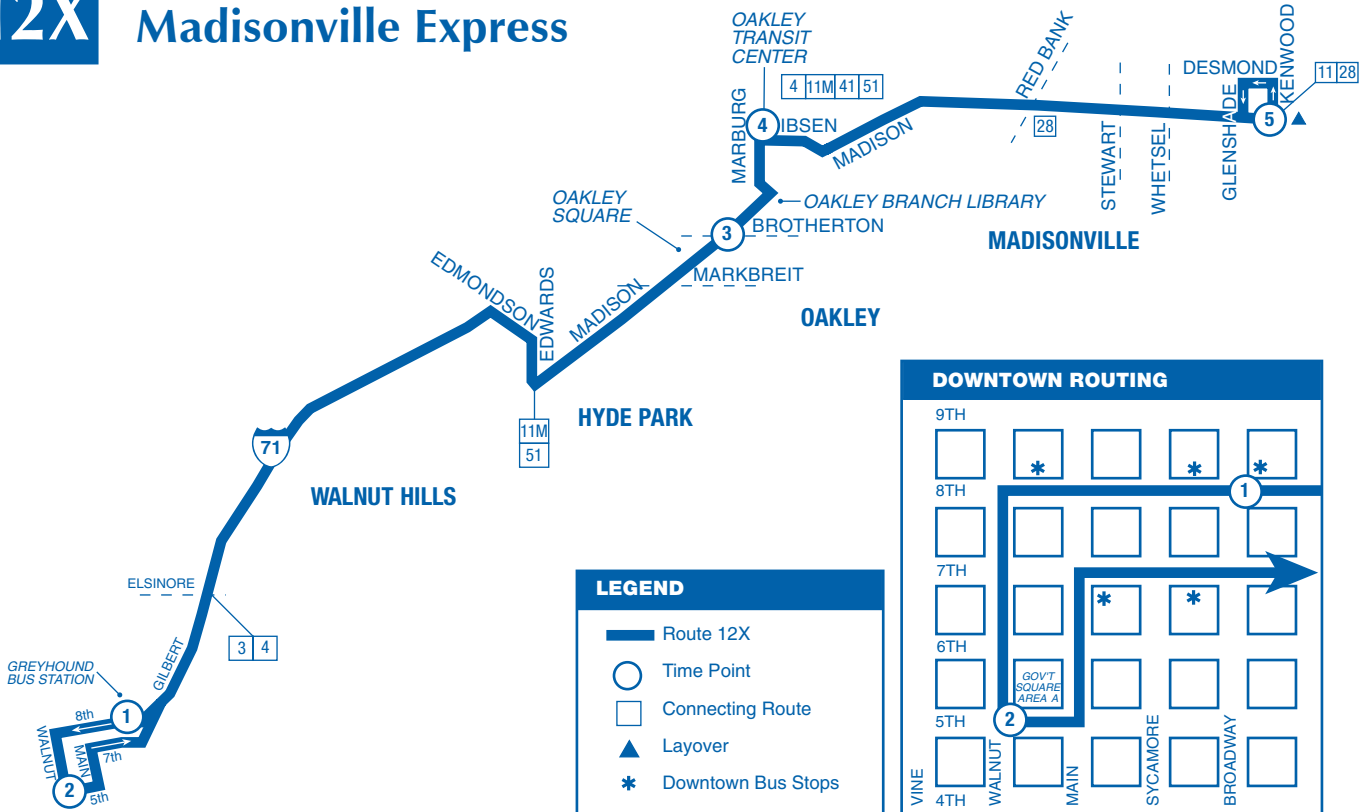

From Downtown / To Madisonville

	5	4	3	2
	Madison Rd. & Kenwood Loop	Oakley Transit Center	Madison Rd. & Brotherton Ave.	Government Square Area A
	ZONE 1	ZONE 1	ZONE 1	ZONE 1
AM	7:03 7:43	7:18 7:58	7:22 8:02	G7:40 G8:20

	1	2	3	4	5
	8th St. & Broadway St.	Government Square Area A	Madison Rd. & Brotherton Ave.	Oakley Transit Center	Madison Rd. & Kenwood Loop
	ZONE 1	ZONE 1	ZONE 1	ZONE 1	ZONE 1
PM	5:05 5:30	5:10 5:35	5:33 5:58	5:37 6:02	G5:47 G6:12

NOTES

All trips are accessible with a wheelchair lift or ramp for people with disabilities.

NOTES

G – Garage trip: to or from Bond Hill Garage at 4700 Paddock Rd.

12X

Madisonville Express

EFFECTIVE JUNE 28, 2020