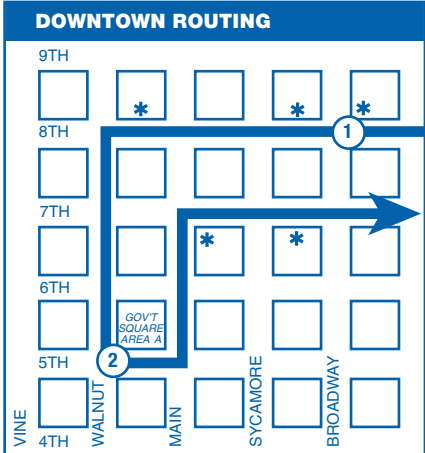

From Downtown / To Madisonville

	5	4	3	2
	Madison Rd. & Kenwood Loop	Oakley Transit Center	Madison Rd. & Brotherton Ave.	Government Square Area A
	ZONE 1	ZONE 1	ZONE 1	ZONE 1
AM	7:03 7:43	7:18 7:58	7:22 8:02	G7:40 G8:20

	1	2	3	4	5
	8th St. & Broadway St.	Government Square Area A	Madison Rd. & Brotherton Ave.	Oakley Transit Center	Madison Rd. & Kenwood Loop
	ZONE 1	ZONE 1	ZONE 1	ZONE 1	ZONE 1
PM	5:05 5:30	5:10 5:35	5:33 5:58	5:37 6:02	G5:47 G6:12

NOTES

All trips are accessible with a wheelchair lift or ramp for people with disabilities.

NOTES

G – Garage trip: to or from Bond Hill Garage at 4700 Paddock Rd.

12X

Madisonville Express

EFFECTIVE JUNE 28, 2020