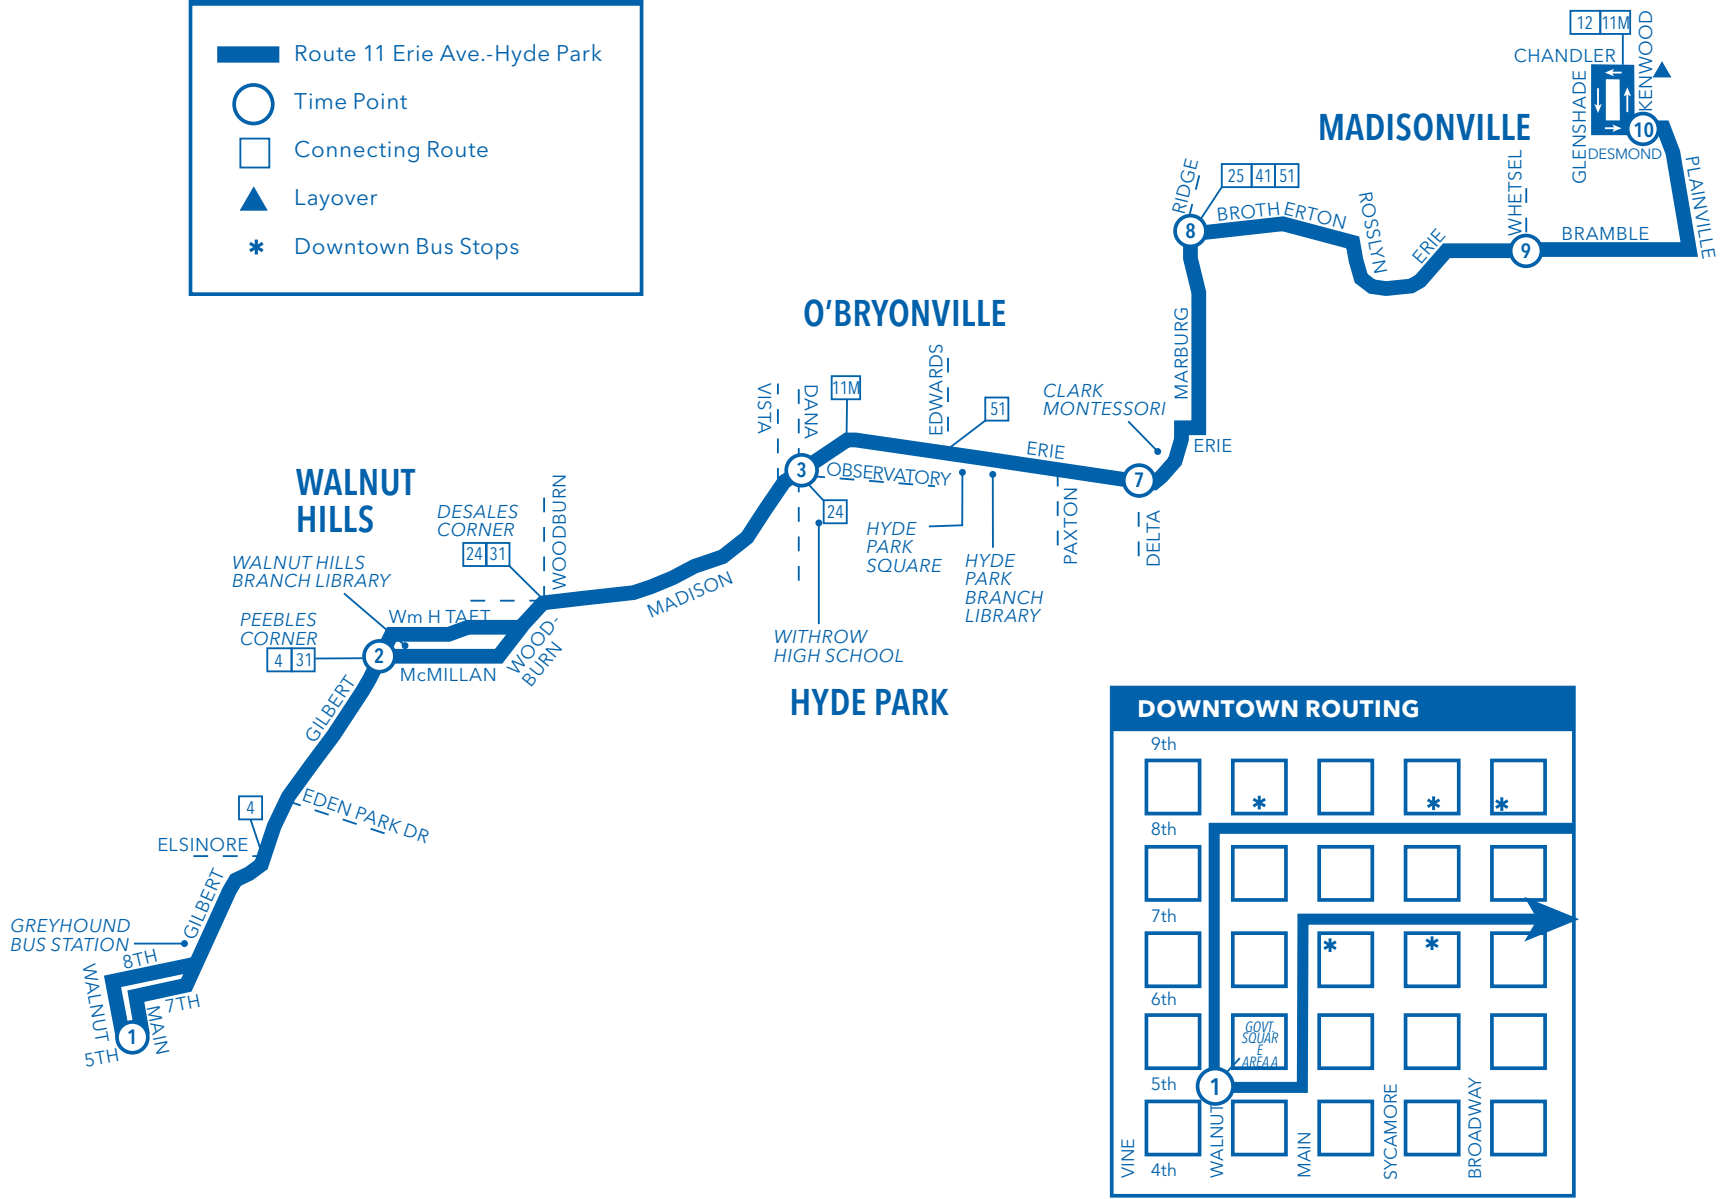

11 Erie Ave. - Hyde Park

LEGEND

- Route 11 Erie Ave.-Hyde Park
- Time Point
- Connecting Route
- Layover
- Downtown Bus Stops