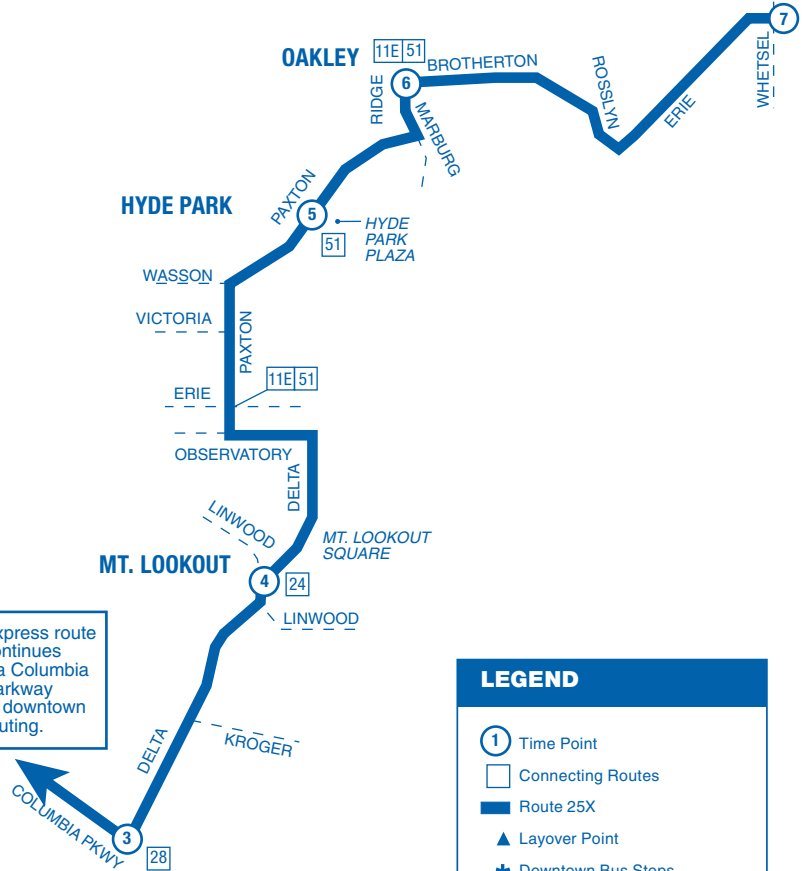

## From Hyde Park / Mt. Lookout / To Downtown

	7	6	5	4	3	2	1
	On Erie Ave. at Whetsel	On Brotherton at Ridge Rd.	On Paxton Rd at Hyde Park Plaza	On Delta Ave. at Linwood	On Delta Ave. at Columbia Pkwy.	Gov. Square Area D Walnut at Fifth	On Reading Rd. at Pendleton
	ZONE 1	ZONE 1	ZONE 1	ZONE 1	ZONE 1	ZONE 1	ZONE 1
AM	7:03	7:11	7:14	7:23	7:27	7:40	G7:49
	7:31	7:39	7:42	7:52	7:56	8:10	G8:18

## From Downtown / To Mt. Lookout / To Hyde Park

	1	2	3	4	5	6	7
	On Reading Rd. at Pendleton	Gov. Square Area E On Fifth between Walnut & Main	On Delta Ave. at Columbia Pkwy.	On Delta Ave. at Linwood	On Paxton Rd at Hyde Park Plaza	On Brotherton at Ridge Rd.	On Erie Ave. at Whetsel
	ZONE 1	ZONE 1	ZONE 1	ZONE 1	ZONE 1	ZONE 1	ZONE 1
PM	4:38	4:50	5:04	5:08	5:16	5:19	G5:26
	5:06	5:20	5:34	5:39	5:47	5:50	G5:57

5m-10z

All trips are accessible with a wheelchair lift or ramp for people with disabilities.

5m-10z

G – Garage trip: to or from Bond Hill Garage at 4700 Paddock

# 25X Mt. Lookout Express

Express route continues via Columbia Parkway to downtown routing.

**LEGEND**

- ① Time Point
- Connecting Routes
- ▬ Route 25X
- ▲ Layover Point
- \* Downtown Bus Stops