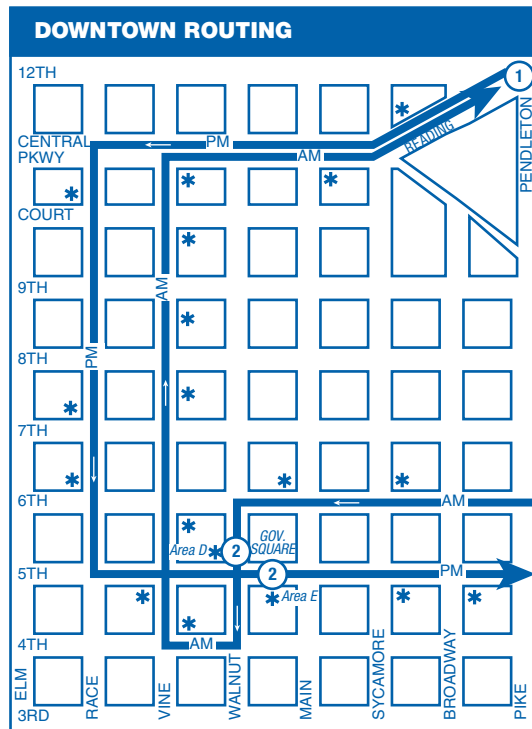

## From Hyde Park / Mt. Lookout / To Downtown

	7	6	5	4	3	2	1
	On Erie Ave. at Whetsel	On Brotherton at Ridge Rd.	On Paxton Rd at Hyde Park Plaza	On Delta Ave. at Linwood	On Delta Ave. at Columbia Pkwy.	Gov. Square Area D Walnut at Fifth	On Reading Rd. at Pendleton
	ZONE 1	ZONE 1	ZONE 1	ZONE 1	ZONE 1	ZONE 1	ZONE 1
AM	7:03	7:11	7:14	7:23	7:27	7:40	G7:49
	7:31	7:39	7:42	7:52	7:56	8:10	G8:18

## From Downtown / To Mt. Lookout / To Hyde Park

	1	2	3	4	5	6	7
	On Reading Rd. at Pendleton	Gov. Square Area E On Fifth between Walnut & Main	On Delta Ave. at Columbia Pkwy.	On Delta Ave. at Linwood	On Paxton Rd at Hyde Park Plaza	On Brotherton at Ridge Rd.	On Erie Ave. at Whetsel
	ZONE 1	ZONE 1	ZONE 1	ZONE 1	ZONE 1	ZONE 1	ZONE 1
PM	4:38	4:50	5:04	5:08	5:16	5:19	G5:26
	5:06	5:20	5:34	5:39	5:47	5:50	G5:57

5m-10z

All trips are accessible with a wheelchair lift or ramp for people with disabilities.

5m-10z

G – Garage trip: to or from Bond Hill Garage at 4700 Paddock

# 25X Mt. Lookout Express

Express route continues via Columbia Parkway to downtown routing.

**LEGEND**

- ① Time Point
- Connecting Routes
- ▬ Route 25X
- ▲ Layover Point
- \* Downtown Bus Stops