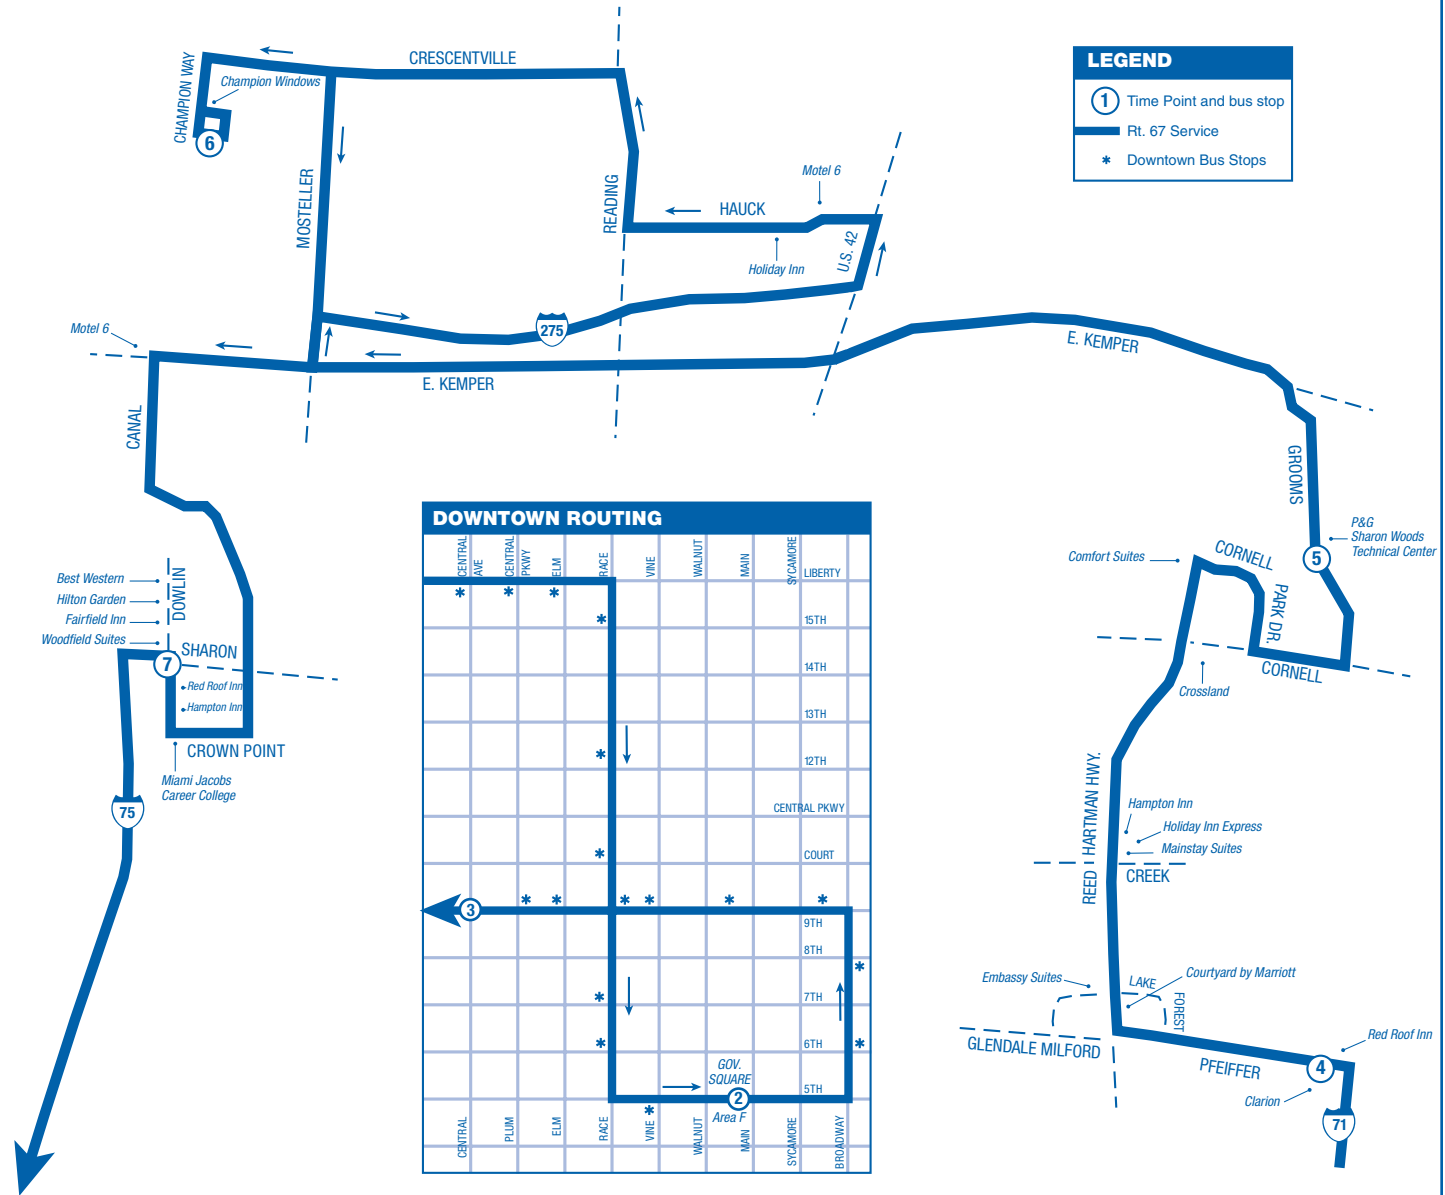

67 Monday through Friday

From Blue Ash - Sharonville / To Downtown

④	⑤	⑥	⑦	①	②	③	
Pfeiffer Rd. & I-71	P&G on Grooms Rd.	Champion Way	Sharon Rd. at Crown Point	Liberty St. at Linn St.	Gov. Square Area F between Main & Walnut	9th St. at Central Ave.	
ZONE 2	ZONE 2	ZONE 2	ZONE 2	ZONE 1	ZONE 1	ZONE 1	
PM	3:25	3:37	4:03	4:17	4:43	4:55	G5:01

From Downtown / To Sharonville - Blue Ash

①	②	④	⑤	⑥	⑦	
Liberty St. at Linn St.	Gov. Square Area F between Main & Walnut	Pfeiffer Rd. & I-71	P&G on Grooms Rd.	Champion Way	Sharon Rd. at Crown Point	
ZONE 1	ZONE 1	ZONE 2	ZONE 2	ZONE 2	ZONE 2	
AM	5:48	6:00	6:27	6:38	7:04	G7:17

All trips are accessible with a wheelchair lift or ramp for people with disabilities.

G – To Bond Hill garage at 4700 Paddock Rd.

No service on Saturdays, Sundays or holidays.

New printed schedules will not be issued if trips are adjusted by five minutes or less. Please visit www.go-metro.com for the most up-to-date schedule.

NOTES

67 Sharonville Job Connection

EFFECTIVE MAY 26, 2019