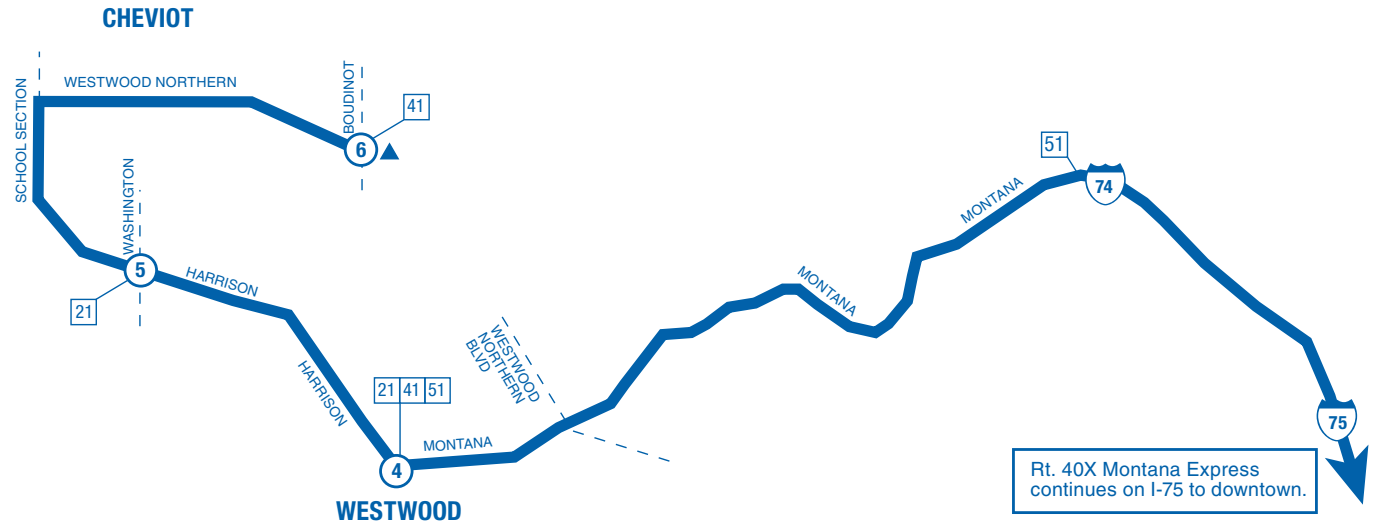

40X Monday through Friday

From Cheviot / To Downtown

	6	5	4	1	2
	On Westwood Northern Blvd. at Boudinot Ave.	On Harrison Ave. at Washington Ave.	On Harrison Ave. at Montana Ave.	Gov. Square Area E On 5th between Walnut & Main	On Ninth St. at Central Ave.
	ZONE 1	ZONE 1	ZONE 1	ZONE 1	ZONE 1
AM	6:11	6:19	6:24	6:45	D6:51
	6:40	6:48	6:54	7:15	G7:21
	7:04	7:12	7:18	7:40	G7:46
	7:14	7:22	7:28	7:50	G7:56
	7:39	7:47	7:53	8:15	G8:21

From Downtown / To Cheviot

	3	2	5	6
	On Race St. at Central Ave.	Gov. Square Area E On 5th between Walnut & Main	On Harrison Ave. at Washington Ave.	On Westwood Northern Blvd. at Boudinot Ave.
	ZONE 1	ZONE 1	ZONE 1	ZONE 1
PM	3:43	3:50	4:22	E4:28
	4:12	4:20	4:51	G4:57
	4:42	4:50	5:21	G5:27
	5:02	5:10	5:43	G5:49
	5:22	5:30	6:00	G6:06

All trips are accessible with a wheelchair lift or ramp for people with disabilities.

G – Bus travels to or from Queensgate garage at Bank & Dalton Streets.

D – Deadhead trip; riders may board if going to Westwood Northern Blvd. and Boudinot.

E – Deadhead trip to 7th & Central.

NOTES

40X Montana Express

LEGEND

- Rt. 40X
- Time Points
- Connecting Routes
- Layover Point
- Downtown Bus Stops