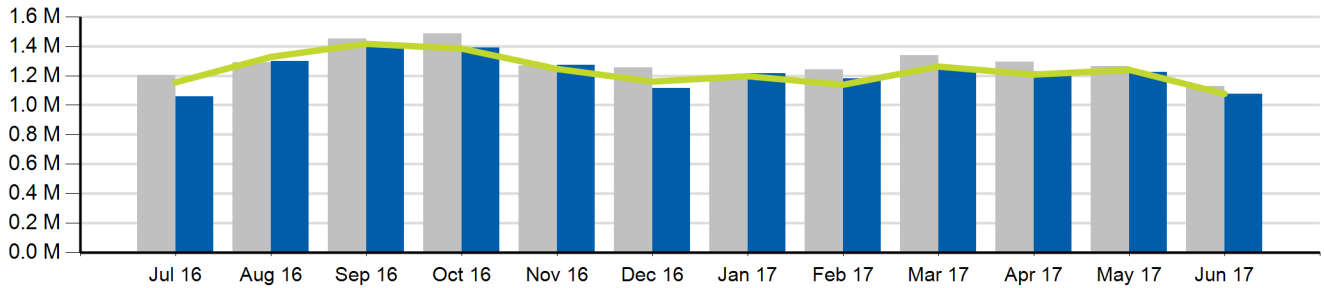

Ridership Performance Report: June 2017

Year-To-Date Ridership

	2017	2016	% Chg	Budget	% Chg
Total	7,184,757	7,463,598	-3.7%	7,126,955	0.8%
Local	6,686,933	6,947,516	-3.8%	6,634,279	0.8%
Express	497,824	516,082	-3.5%	492,676	1.0%

Monthly Ridership

	2017	2016	% Chg	Budget	% Chg
Total	1,074,204	1,130,567	-5.0%	1,077,328	-0.3%
Local	986,529	1,037,876	-4.9%	989,934	-0.3%
Express	87,675	92,691	-5.4%	87,394	0.3%

Total Ridership

Local Ridership