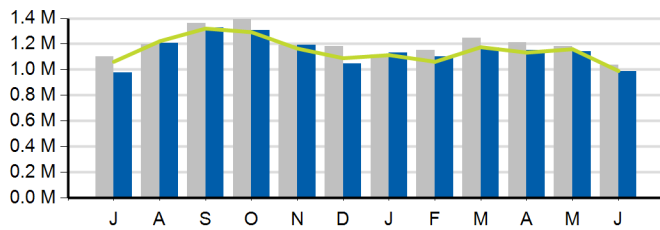

Ridership Performance Report: June 2017

Year-To-Date Ridership

	2017	2016	% Chg	Budget	% Chg
Total	7,184,757	7,463,598	-3.7%	7,126,955	0.8%
Local	6,686,933	6,947,516	-3.8%	6,634,279	0.8%
Express	497,824	516,082	-3.5%	492,676	1.0%

Monthly Ridership

	2017	2016	% Chg	Budget	% Chg
Total	1,074,204	1,130,567	-5.0%	1,077,328	-0.3%
Local	986,529	1,037,876	-4.9%	989,934	-0.3%
Express	87,675	92,691	-5.4%	87,394	0.3%

Total Ridership

Local Ridership

Express Ridership

Average Fixed Ridership: Weekday

Average Fixed Ridership: Saturday

Average Fixed Ridership: Sunday

Passengers per Hour: Local

Cost per Passenger: Local

On-Time Performance: Local

Passengers per Trip: Express