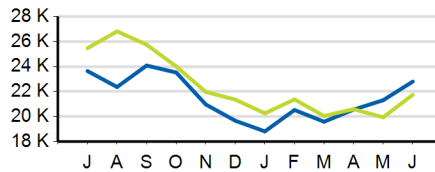

Average Fixed Ridership: Saturday