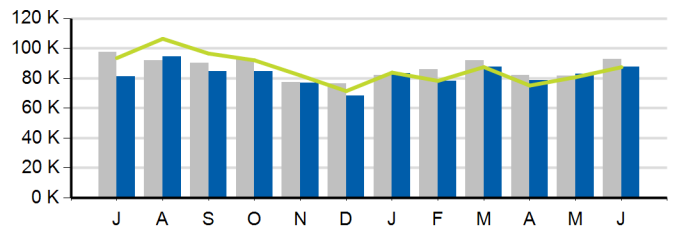

Express Ridership