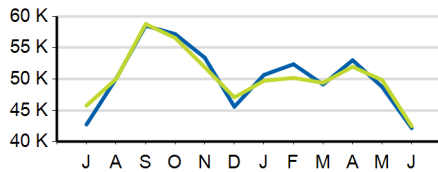

Average Fixed Ridership: Weekday