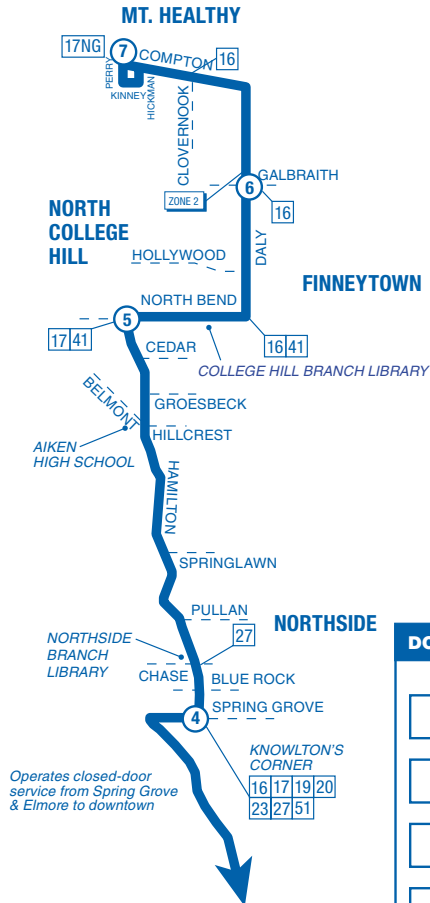

		8 Hilltop Plaza on Hamilton	7 Perry St. & Compton Rd.	6 Daly & Galbraith	5 North Bend & Hamilton Ave.	4 Knowlton's Corner Hamilton & Hofner	1 Gov. Square Area E On Fifth St.	2 Vine St. & Court St.
		ZONE 2	ZONE 2	ZONE 1	ZONE 1	ZONE 1	ZONE 1	ZONE 1
AM	MH	6:01	—	—	6:13	6:26	6:42	6:48
	D	—	6:17	6:24	6:33	6:46	7:02	G7:08
	MH	6:38	—	—	6:51	7:04	7:20	G7:26
	D	—	6:50	6:57	7:06	7:19	7:35	G7:41
	MH	7:08	—	—	7:21	7:34	7:50	G7:56
	D	—	7:20	7:27	7:36	7:49	8:05	G8:11
	MH	7:38	—	—	7:51	8:04	8:20	G8:26

NOTES

MH - 15X Mt Healthy Express
D - 15X Daly Express

G - Bus travels to or from Queensgate garage at Bank & Dalton.

EFFECTIVE AUG. 18, 2019

15X

Daly Express

Route continues to downtown routing.

LEGEND

- Route 15X
- Time Point
- Layover Point
- Downtown Bus Stop
- Connecting Route
- Begin Zone 2 fare at Hollywood & Hamilton or Galbraith & Daly

15X

Mt. Healthy Express

Route continues to downtown routing.

DOWNTOWN ROUTING