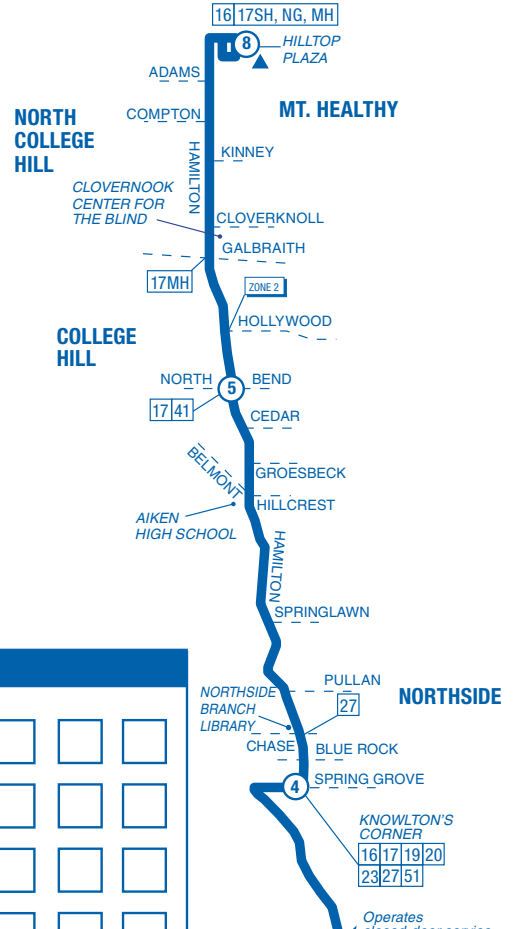

		8 Hilltop Plaza on Hamilton	7 Perry St. & Compton Rd.	6 Daly & Galbraith	5 North Bend & Hamilton Ave.	4 Knowlton's Corner Hamilton & Hofner	1 Gov. Square Area E On Fifth St.	2 Vine St. & Court St.
		ZONE 2	ZONE 2	ZONE 1	ZONE 1	ZONE 1	ZONE 1	ZONE 1
AM	MH	6:01	—	—	6:13	6:26	6:42	6:48
	D	—	6:17	6:24	6:33	6:46	7:02	G7:08
	MH	6:38	—	—	6:51	7:04	7:20	G7:26
	D	—	6:50	6:57	7:06	7:19	7:35	G7:41
	MH	7:08	—	—	7:21	7:34	7:50	G7:56
	D	—	7:20	7:27	7:36	7:49	8:05	G8:11
	MH	7:38	—	—	7:51	8:04	8:20	G8:26

NOTES

MH - 15X Mt Healthy Express
D - 15X Daly Express

G - Bus travels to or from Queensgate garage at Bank & Dalton.

EFFECTIVE AUG. 18, 2019

15X

Daly Express

Route continues to downtown routing.

LEGEND

- Route 15X
- Time Point
- Layover Point
- Downtown Bus Stop
- Connecting Route
- Begin Zone 2 fare at Hollywood & Hamilton or Galbraith & Daly

15X

Mt. Healthy Express

Route continues to downtown routing.

DOWNTOWN ROUTING