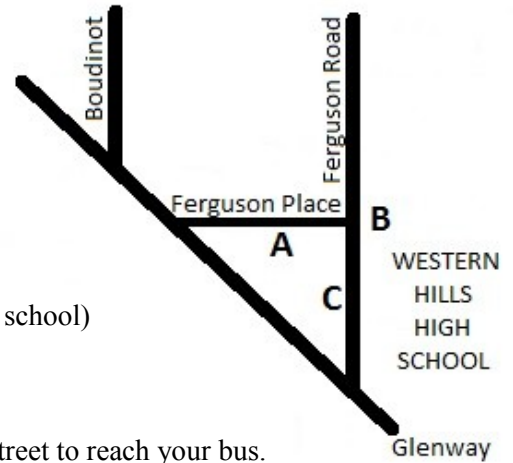

### PM Lineup Instructions

Buses leaving Western Hills High School will line up in three locations around the school:

**Area A:** on **Ferguson Place Eastbound** (next to baseball field)

**Area B:** on **Ferguson Road Northbound** (in front of school)

**Area C:** on **Ferguson Road Southbound** (across the street from school)

Buses will depart promptly at **2:25PM**.

Please be careful and use marked crosswalks when crossing the street to reach your bus.  
The order in which buses will line up is as follows:

Area A: Ferguson Place

- 1 3311 Ferguson - College Hill - Daly #1
- 2 3311 Ferguson - College Hill - Daly #2
- 3 3311 Ferguson - College Hill - Daly #3
- 4 3312 Ferguson - Robb Ave. - Cheviot #1
- 5 3312 Ferguson - Robb Ave. - Cheviot #2
- 6 3313 Ferguson - Northside
- 7 3314 Ferguson - Colerain Ave. - College Hill
- 8 3315 Ferguson - College Hill - Argus
- 9 3316 Ferguson - Cheviot - Robin Hill
- 10 3317 Ferguson - Winton - Avondale

Area C: Ferguson (Southbound)

- 1 3341 Ferguson - Mt Auburn - Avondale
- 2 3342 Ferguson - Walnut Hills - Evanston
- 3 3351 Ferguson - Price Hill
- 4 3352 Ferguson - East Price Hill #1
- 5 3352 Ferguson - East Price Hill #2
- 6 3353 Ferguson - Warsaw - Lower Price Hill
- 7 3354 Ferguson - East Price Hill - Central Pkwy
- 8 3371 Ferguson - Bond Hill - Silverton - Hartwell
- 9 3381 Ferguson - Saylor Park
- 10 3383 Ferguson - Covedale - East Price Hill