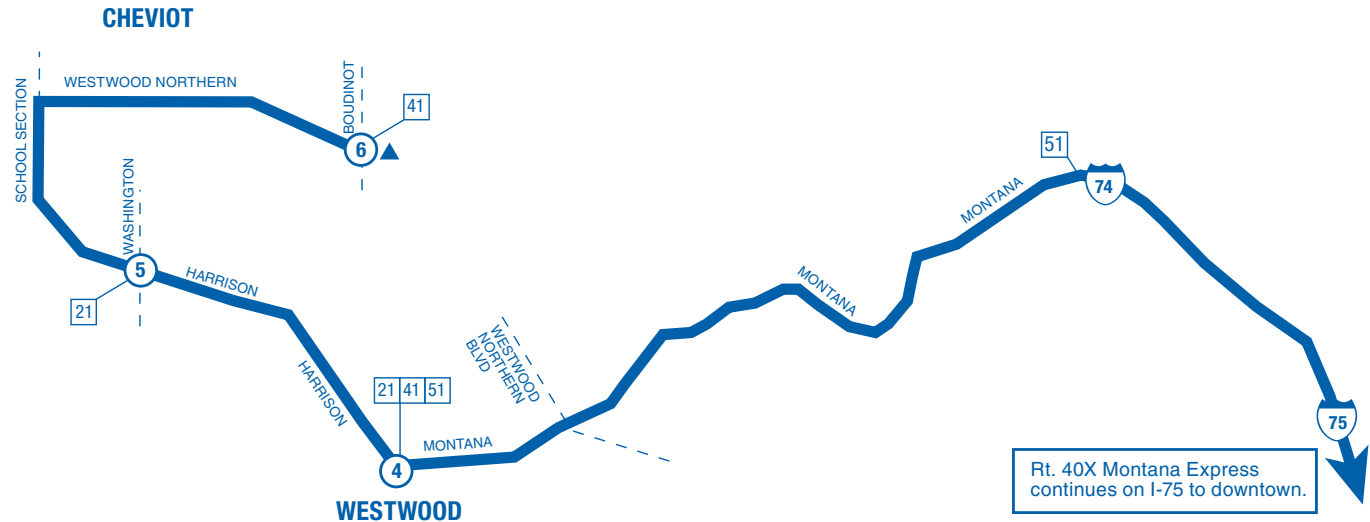

## From Downtown / To Cheviot

	3	2	5	6
	On Race St. at Central Ave.	Gov. Square Area E On 5th between Walnut & Main	On Harrison Ave. at Washington Ave.	On Westwood Northern Blvd. at Boudinot Ave.
	ZONE 1	ZONE 1	ZONE 1	ZONE 1
<b>PM</b>	3:43	3:50	4:24	E4:30
	4:12	4:20	4:51	G4:57
	4:42	4:50	5:21	G5:27
	5:02	5:10	5:41	G5:47
	5:22	5:30	6:01	G6:07

All trips are accessible with a wheelchair lift or ramp for people with disabilities.

G – Bus travels to or from Queensgate garage at Bank & Dalton Streets.

D – Deadhead trip; riders may board if going to Westwood Northern Blvd. and Boudinot.

E – Deadhead trip to 7th & Central.

# 40X Montana Express

**LEGEND**

- Rt. 40X
- Time Points
- Connecting Routes
- Layover Point
- Downtown Bus Stops