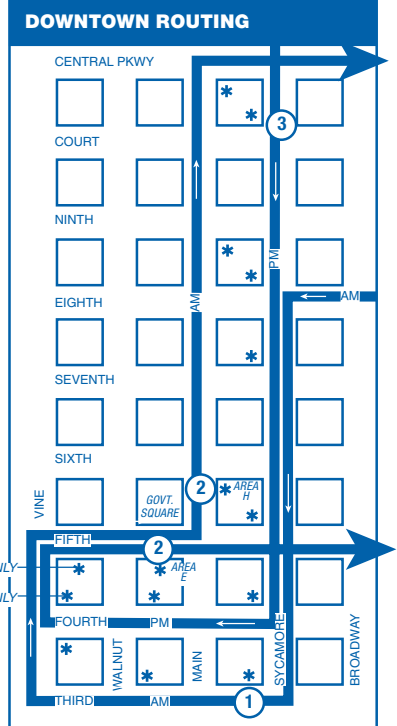

### From Montgomery–Blue Ash–Kenwood / To Downtown

	7 Seven Gables Station	6 On Montgomery at Pfeiffer Rd.	5 On Blue Ash Rd. at Cooper Rd.	4 On Montgomery at Kenwood Rd.	1 On Third St. at Sycamore St.	2 Government Sq. Area H On Main at 6th
	ZONE 2	ZONE 2	ZONE 2	ZONE 2	ZONE 1	ZONE 1
<b>AM</b>	5:52	6:02	6:13	6:25	6:44	6:50
	6:20	6:31	6:42	6:54	7:14	G7:20
	6:39	6:50	7:01	7:13	7:34	G7:40
	6:50	7:01	7:12	7:24	7:49	7:55
	7:10	7:21	7:32	7:44	8:09	G8:15
	7:49	8:00	8:11	8:22	8:45	G8:50

### From Downtown / To Kenwood–Blue Ash–Montgomery

	3 On Sycamore St. at Court St.	2 Government Sq. Area E On 5th near Main	4 On Montgomery at Kenwood Rd.	5 On Blue Ash Rd. at Cooper Rd.	6 On Montgomery at Pfeiffer Rd.	7 Seven Gables Station
	ZONE 1	ZONE 1	ZONE 2	ZONE 2	ZONE 2	ZONE 2
<b>PM</b>	3:34	3:45	4:07	4:18	4:27	4:37
	4:03	4:15	4:43	4:54	5:03	G5:13
	4:28	4:40	5:08	5:20	5:29	G5:39
	4:53	5:05	5:33	5:45	5:54	G6:04
	5:03	5:15	5:43	5:55	6:04	6:14
	5:44	5:55	6:17	6:28	6:37	G6:47

All trips are accessible with a wheelchair lift or ramp for people with disabilities.

G - Bus travels to or from Bond Hill garage, 4700 Paddock Rd.

**This is a pay-as-you-go route**  
Fares are paid when exiting the bus; outbound P.M. trips only.

### From Montgomery-Blue Ash-Pleasant Ridge / To Downtown

	⑥ Seven Gables Station	⑤ On Montgomery at Pfeiffer Rd.	④ On Blue Ash Rd. at Cooper Rd.	③ On Lester Rd. at Montgomery	① On Sycamore St. at Court St.	② Government Sq. Area E On 5th near Main
	ZONE 2	ZONE 2	ZONE 2	ZONE 1	ZONE 1	ZONE 1
<b>PM</b>	3:03	3:14	3:25	3:43	4:03	—
	3:49	4:00	4:11	4:30	4:53	—
	4:46	4:57	5:08	5:27	5:48	G6:00
	G6:14	G6:25	G6:34	G6:49	—	—