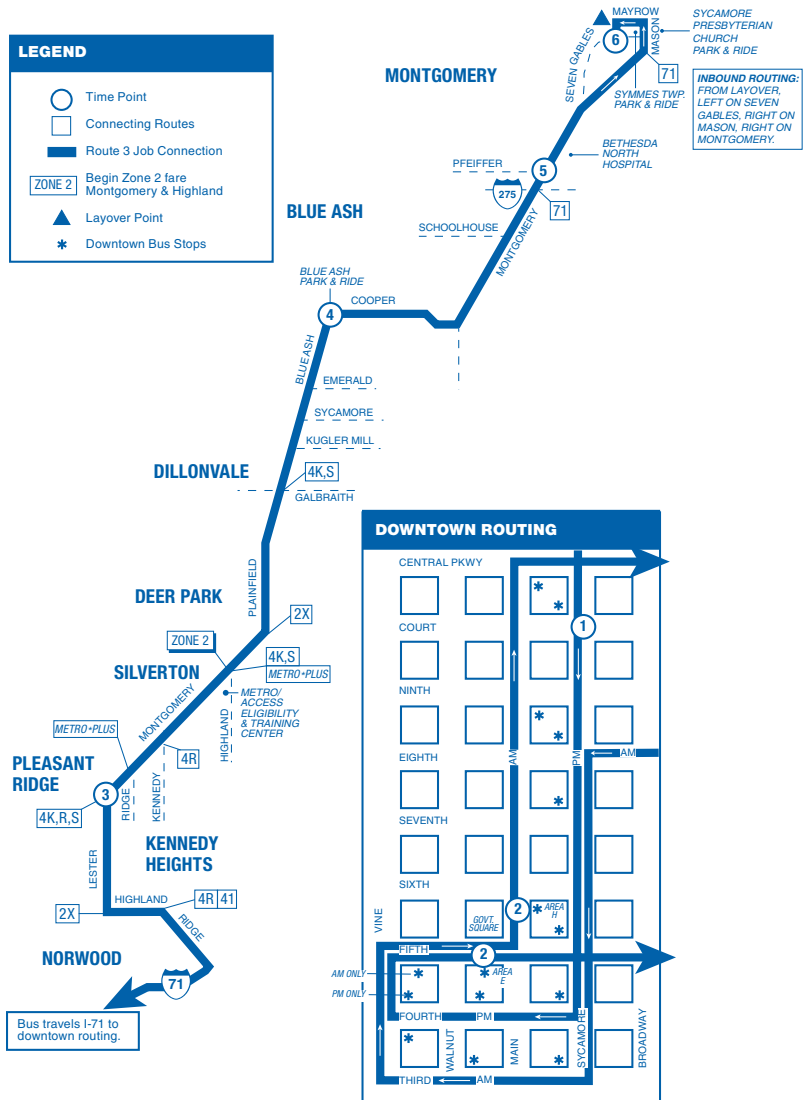

All trips are accessible with a wheelchair lift or ramp for people with disabilities.

G - Bus travels to or from Bond Hill garage, 4700 Paddock Rd.

**This is a pay-as-you-go route**  
Fares are paid when exiting the bus; outbound P.M. trips only.

### From Downtown / To Pleasant Ridge-Blue Ash-Montgomery

	② Government Sq. Area H On Main at 6th	③ On Lester Rd. at Montgomery	④ On Blue Ash Rd. at Cooper Rd.	⑤ On Montgomery at Pfeiffer Rd.	⑥ Seven Gables Station
	ZONE 1	ZONE 1	ZONE 2	ZONE 2	ZONE 2
<b>AM</b>	—	G5:20	5:33	5:40	5:49
	5:52	6:10	6:24	6:32	6:42
	6:50	7:10	7:24	7:32	7:42
	7:55	8:16	8:30	8:38	G8:48

### From Montgomery-Blue Ash-Pleasant Ridge / To Downtown

	⑥ Seven Gables Station	⑤ On Montgomery at Pfeiffer Rd.	④ On Blue Ash Rd. at Cooper Rd.	③ On Lester Rd. at Montgomery	① On Sycamore St. at Court St.	② Government Sq. Area E On 5th near Main
	ZONE 2	ZONE 2	ZONE 2	ZONE 1	ZONE 1	ZONE 1
<b>PM</b>	3:03	3:14	3:25	3:43	4:03	—
	3:49	4:00	4:11	4:30	4:53	—
	4:46	4:57	5:08	5:27	5:48	G6:00
	G6:14	G6:25	G6:34	G6:49	—	—

**LEGEND**

- Time Point
- Connecting Routes
- Route 3 Job Connection
- ② ZONE 2 Begin Zone 2 fare Montgomery & Highland
- ▲ Layover Point
- \* Downtown Bus Stops

**NOTES**

All trips are accessible with a wheelchair lift or ramp for people with disabilities.