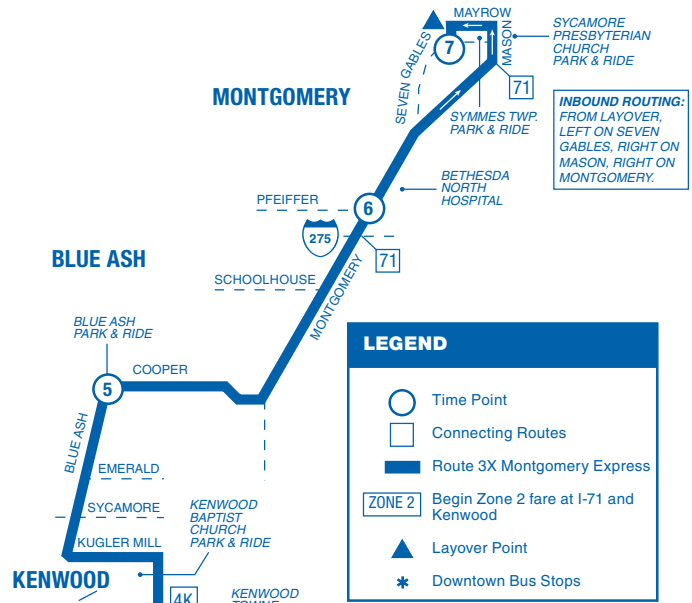

### From Montgomery–Blue Ash–Kenwood / To Downtown

	7 Seven Gables Station	6 On Montgomery at Pfeiffer Rd.	5 On Blue Ash Rd. at Cooper Rd.	4 On Montgomery at Kenwood Rd.	1 On Third St. at Sycamore St.	2 Government Sq. Area H On Main at 6th
	ZONE 2	ZONE 2	ZONE 2	ZONE 2	ZONE 1	ZONE 1
<b>AM</b>	5:52	6:02	6:13	6:25	6:44	6:50
	6:20	6:31	6:42	6:54	7:14	G7:20
	6:39	6:50	7:01	7:13	7:34	G7:40
	6:50	7:01	7:12	7:24	7:49	7:55
	7:10	7:21	7:32	7:44	8:09	G8:15
	7:49	8:00	8:11	8:22	8:45	G8:50

### From Downtown / To Kenwood–Blue Ash–Montgomery

	3 On Sycamore St. at Court St.	2 Government Sq. Area E On 5th near Main	4 On Montgomery at Kenwood Rd.	5 On Blue Ash Rd. at Cooper Rd.	6 On Montgomery at Pfeiffer Rd.	7 Seven Gables Station
	ZONE 1	ZONE 1	ZONE 2	ZONE 2	ZONE 2	ZONE 2
<b>PM</b>	3:34	3:45	4:07	4:18	4:27	4:37
	4:03	4:15	4:43	4:54	5:03	G5:13
	4:28	4:40	5:08	5:20	5:29	G5:39
	4:53	5:05	5:33	5:45	5:54	G6:04
	5:03	5:15	5:43	5:55	6:04	6:14
	5:44	5:55	6:17	6:28	6:37	G6:47

### From Downtown / To Pleasant Ridge-Blue Ash-Montgomery

	② Government Sq. Area H On Main at 6th	③ On Lester Rd. at Montgomery	④ On Blue Ash Rd. at Cooper Rd.	⑤ On Montgomery at Pfeiffer Rd.	⑥ Seven Gables Station
	ZONE 1	ZONE 1	ZONE 2	ZONE 2	ZONE 2
<b>AM</b>	—	G5:20	5:33	5:40	5:49
	5:52	6:10	6:24	6:32	6:42
	6:50	7:10	7:24	7:32	7:42
	7:55	8:16	8:30	8:38	G8:48

### From Montgomery-Blue Ash-Pleasant Ridge / To Downtown

	⑥ Seven Gables Station	⑤ On Montgomery at Pfeiffer Rd.	④ On Blue Ash Rd. at Cooper Rd.	③ On Lester Rd. at Montgomery	① On Sycamore St. at Court St.	② Government Sq. Area E On 5th near Main
	ZONE 2	ZONE 2	ZONE 2	ZONE 1	ZONE 1	ZONE 1
<b>PM</b>	3:03	3:14	3:25	3:43	4:03	—
	3:49	4:00	4:11	4:30	4:53	—
	4:46	4:57	5:08	5:27	5:48	G6:00
	G6:14	G6:25	G6:34	G6:49	—	—