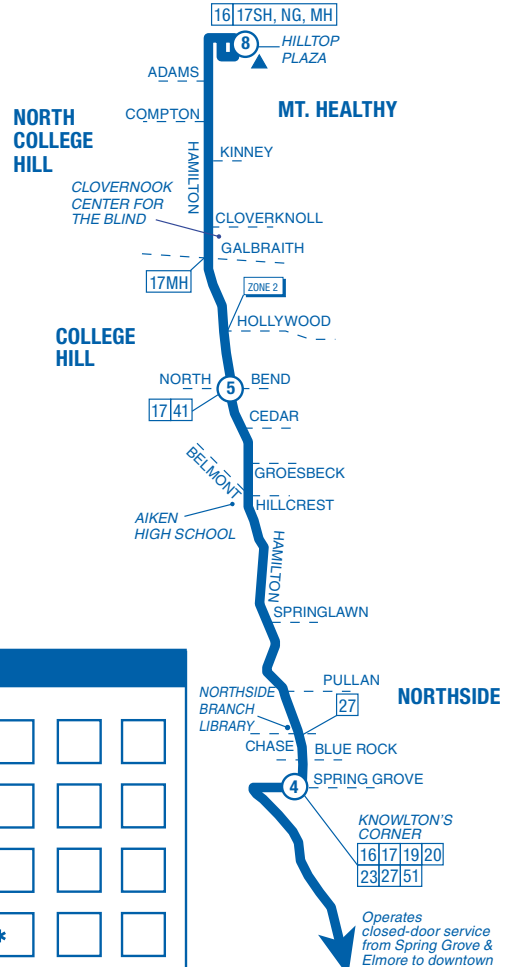

		8 Hilltop Plaza on Hamilton ZONE 2	7 Perry St. & Compton Rd. ZONE 2	6 Daly & Galbraith ZONE 1	5 North Bend & Hamilton Ave. ZONE 1	4 Knowlton's Corner Hamilton & Hofner ZONE 1	1 Gov. Square Area E On Fifth St. ZONE 1	2 Vine St. & Court St. ZONE 1
AM	MH	6:00	—	—	6:13	6:26	6:42	6:49
	D	—	6:12	6:23	6:33	6:46	7:02	G7:09
	MH	6:38	—	—	6:51	7:04	7:20	G7:27
	D	—	6:45	6:56	7:06	7:19	7:35	G7:42
	MH	7:08	—	—	7:21	7:34	7:50	G7:57
	D	—	7:15	7:26	7:36	7:49	8:05	G8:12
	MH	7:38	—	—	7:51	8:04	8:20	G8:27

From Downtown / To Mt. Healthy-Clovernook

		3 Race St. & Court St. ZONE 1	1 Gov. Square Area E Fifth St. ZONE 1	4 Knowlton's Corner Hamilton & Hofner ZONE 1	5 North Bend & Hamilton Ave. ZONE 1	7 Perry St. & Compton Rd. ZONE 2	8 Hilltop Plaza Hamilton Ave. ZONE 2
PM	MH	3:59	4:07	4:27	4:38	—	G4:54
	D	4:14	4:22	4:42	4:53	5:08	—
	MH	4:29	4:37	4:57	5:08	—	G5:24
	D	4:44	4:52	5:12	5:23	G5:38	—
	MH	4:58	5:07	5:27	5:38	—	G5:55
	D	5:14	5:22	5:42	5:53	G6:08	—
	MH	5:59	6:07	6:27	6:38	—	G6:54

Route continues to downtown routing.

LEGEND

- Route 15X
- Time Point
- Layover Point
- Downtown Bus Stop
- Connecting Route
- Begin Zone 2 fare at Hollywood & Hamilton or Galbraith & Daly

15X Mt. Healthy Express

Operates closed-door service from Spring Grove & Elmore to downtown

Route continues to downtown routing.