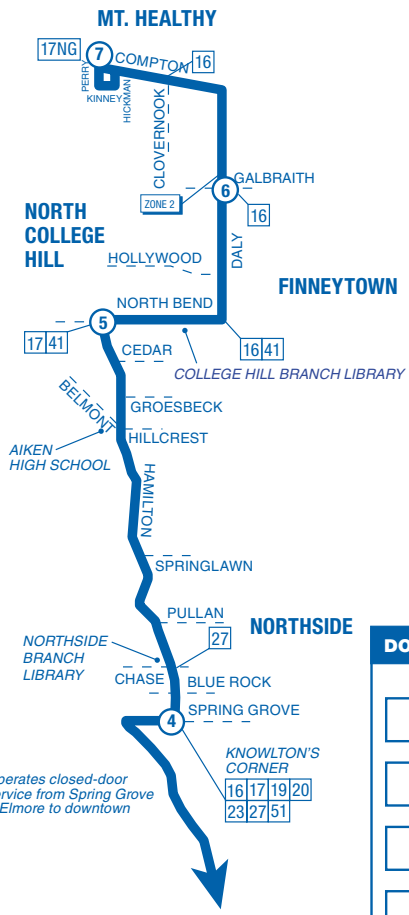

15X Daily Express