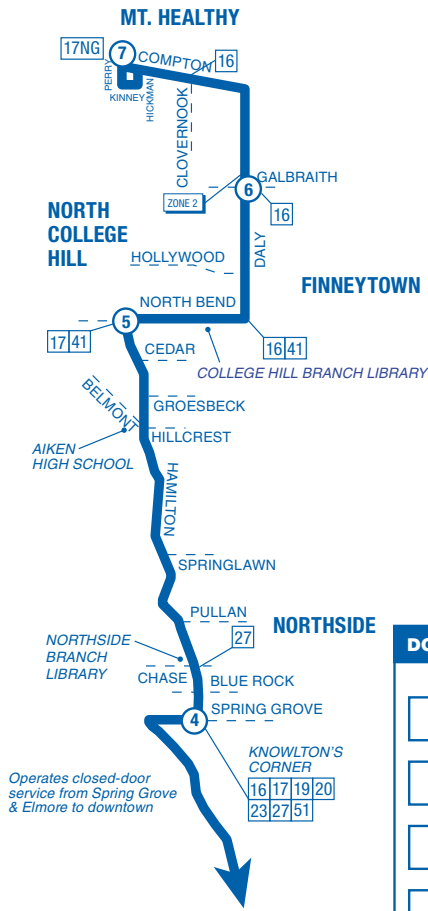

15X Daly Express