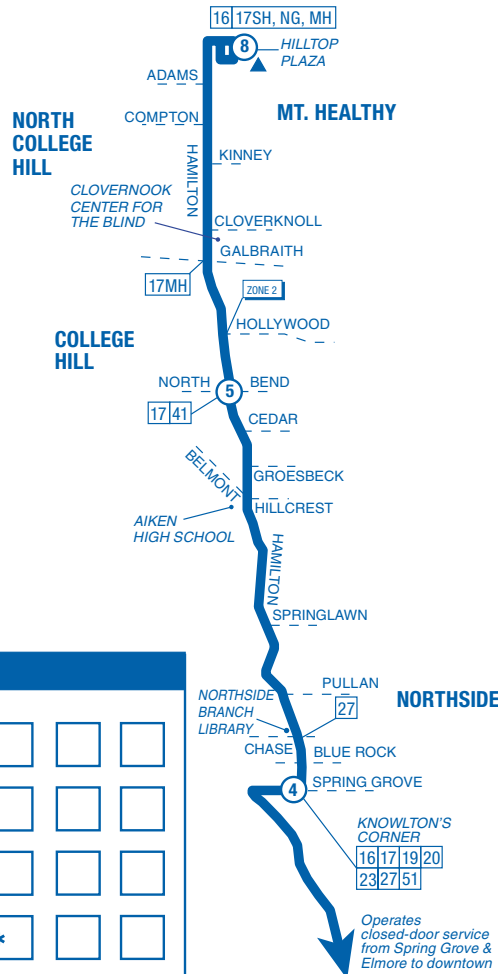

		8 Hilltop Plaza on Hamilton ZONE 2	7 Perry St. & Compton Rd. ZONE 2	6 Daly & Galbraith ZONE 1	5 North Bend & Hamilton Ave. ZONE 1	4 Knowlton's Corner Hamilton & Hoffner ZONE 1	1 Gov. Square Area E On Fifth St. ZONE 1	2 Vine St. & Court St. ZONE 1
AM	MH	6:00	—	—	6:13	6:26	6:42	6:49
	D	—	6:14	6:22	6:32	6:45	7:02	G7:09
	MH	6:37	—	—	6:50	7:03	7:20	G7:27
	D	—	6:48	6:56	7:06	7:19	7:35	G7:42
	MH	7:08	—	—	7:21	7:34	7:50	G7:57
	D	—	7:18	7:26	7:36	7:49	8:05	G8:12
	MH	7:38	—	—	7:51	8:04	8:20	G8:27

From Downtown / To Mt. Healthy–Clovernook

		3 Race St. & Court St. ZONE 1	1 Gov. Square Area E Fifth St. ZONE 1	4 Knowlton's Corner Hamilton & Hoffner ZONE 1	5 North Bend & Hamilton Ave. ZONE 1	7 Perry St. & Compton Rd. ZONE 2	8 Hilltop Plaza Hamilton Ave. ZONE 2
PM	MH	3:59	4:07	4:27	4:38	—	G4:53
	D	4:15	4:22	4:42	4:53	5:08	—
	MH	4:29	4:37	4:57	5:08	—	G5:23
	D	4:45	4:52	5:12	5:23	G5:38	—
	MH	4:58	5:07	5:27	5:38	—	G5:54
	D	5:14	5:22	5:43	5:54	G6:09	—
	MH	5:59	6:07	6:28	6:37	—	G6:52

Route continues to downtown routing.

LEGEND

- Route 15X
- Time Point
- Layover Point
- Downtown Bus Stop
- Connecting Route
- Begin Zone 2 fare at Hollywood & Hamilton or Galbraith & Daly

15X Mt. Healthy Express

Operates closed-door service from Spring Grove & Elmore to downtown

Route continues to downtown routing.