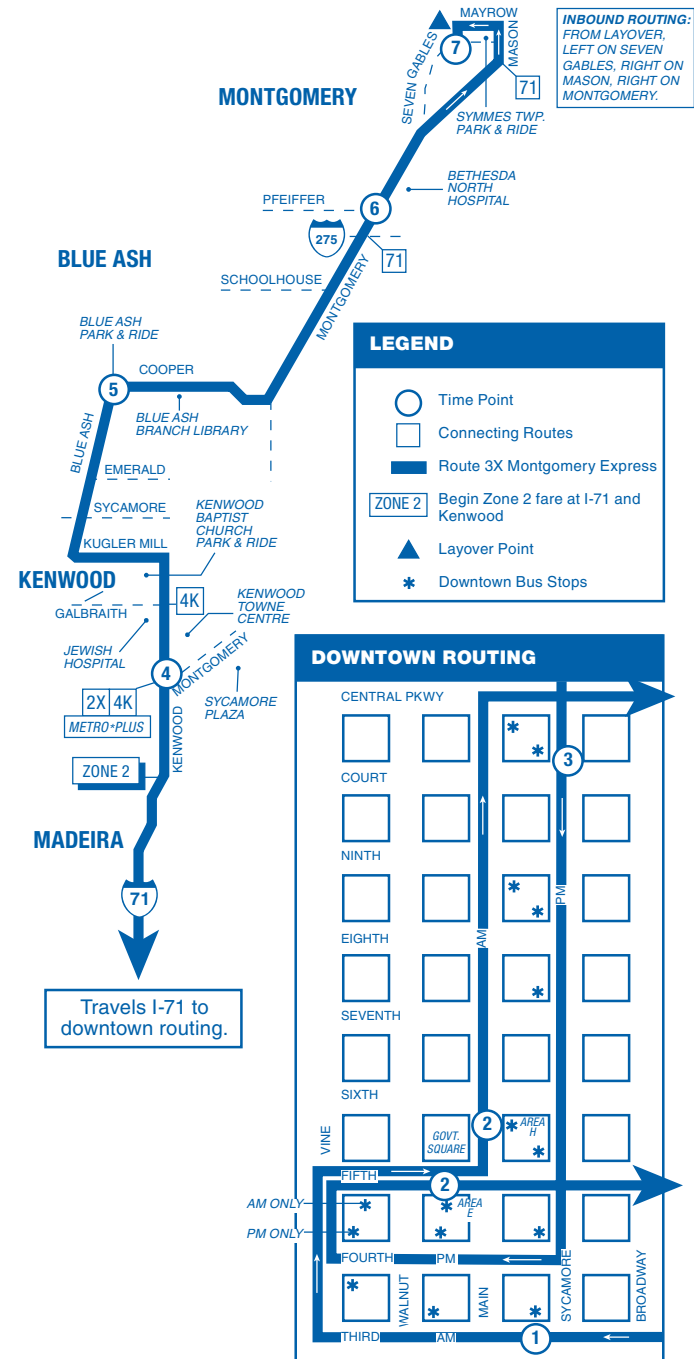

3X Montgomery Express

Monday through Friday

All trips accessible

New printed schedules will not be issued if trips are adjusted by five minutes or less. Please visit www.go-metro.com for the most up-to-date schedule.

From Montgomery-Blue Ash-Kenwood / To Downtown

	7 Seven Gables Station	6 On Montgomery at Pfeiffer Rd.	5 On Blue Ash Rd. at Cooper Rd.	4 On Montgomery at Kenwood Rd.	1 On Third St. at Sycamore St.	2 Government Sq. Area H On Main at 6th
	ZONE 2	ZONE 2	ZONE 2	ZONE 2	ZONE 1	ZONE 1
AM	5:56	6:06	6:17	6:28	6:44	6:50
	6:21	6:33	6:44	6:55	7:14	G7:20
	6:40	6:52	7:03	7:14	7:34	G7:40
	6:57	7:08	7:19	7:30	7:49	7:55
	7:17	7:28	7:39	7:50	8:09	G8:15
	7:55	8:06	8:17	8:27	8:45	G8:50

From Downtown / To Kenwood-Blue Ash-Montgomery

	3 On Sycamore St. at Court St.	2 Government Sq. Area E On 5th near Main	4 On Montgomery at Kenwood Rd.	5 On Blue Ash Rd. at Cooper Rd.	6 On Montgomery at Pfeiffer Rd.	7 Seven Gables Station
	ZONE 1	ZONE 1	ZONE 2	ZONE 2	ZONE 2	ZONE 2
PM	3:35	3:45	4:07	4:18	4:27	4:38
	4:04	4:15	4:41	4:53	5:03	G5:14
	4:29	4:40	5:06	5:18	5:28	G5:39
	4:54	5:05	5:31	5:43	5:53	G6:04
	5:04	5:15	5:41	5:53	6:03	6:14
	5:44	5:55	6:15	6:25	6:34	G6:44

All trips are accessible with a wheelchair lift or ramp for people with disabilities.

G - Bus travels to or from Bond Hill garage, 4700 Paddock Rd.

This is a pay-as-you-go route
Fares are paid when exiting the bus; outbound P.M. trips only.